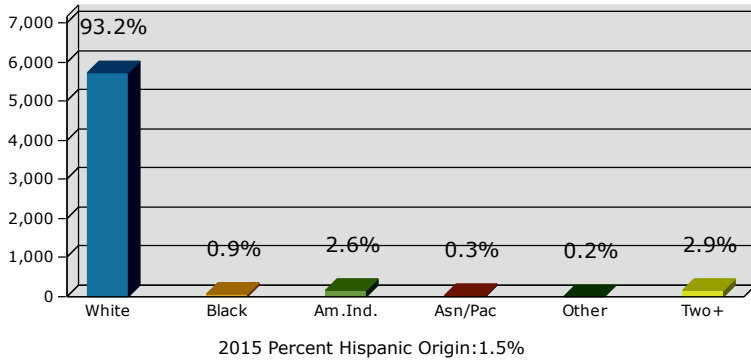

2015 Population by Race

2015 Population by Age

Households

2015 Home Value

2015-2020 Annual Growth Rate

Household Income

Source: U.S. Census Bureau, Census 2010 Summary File 1. Esri forecasts for 2015 and 2020.