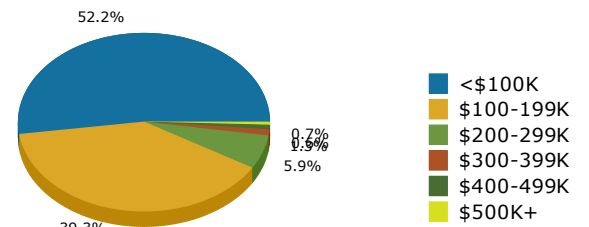

2015 Population by Race

2015 Population by Age

Households

2015 Home Value

2015-2020 Annual Growth Rate

Household Income

Source: U.S. Census Bureau, Census 2010 Summary File 1. Esri forecasts for 2015 and 2020.