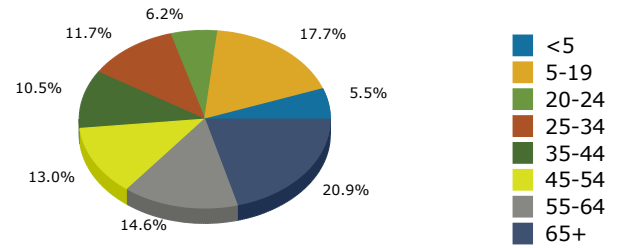

2015 Population by Race

2015 Population by Age

Households

2015 Home Value

2015-2020 Annual Growth Rate

Household Income

Source: U.S. Census Bureau, Census 2010 Summary File 1. Esri forecasts for 2015 and 2020.