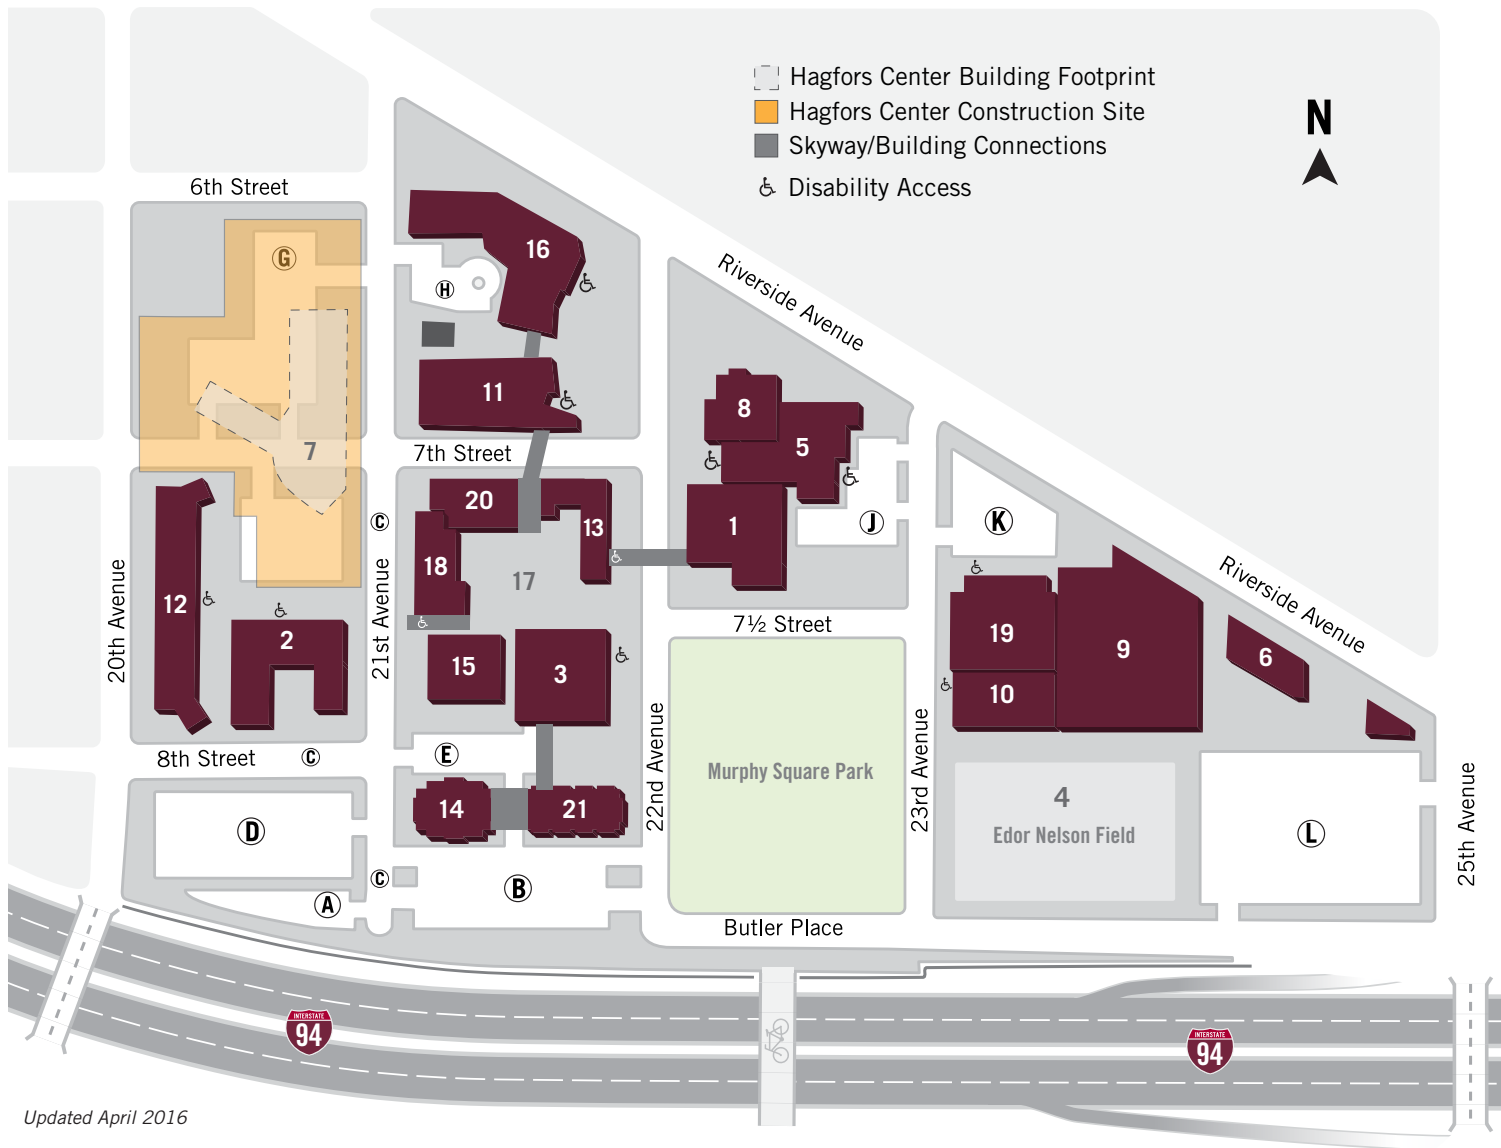

Campus Map

AUGSBURG COLLEGE

1. Anderson Music Hall
2. Anderson Residence Hall
3. Christensen Center (Office of Admissions)
4. Edor Nelson Athletic Field
5. Foss Lobeck Miles Center
6. Facilities and Grounds Shop
7. Hagfors Center (future)
8. Hoversten Chapel
9. Ice Arena
10. Kennedy Center
11. Lindell Library
12. Luther Residence Hall
13. Memorial Hall
14. Mortensen Residence Hall
15. Old Main
16. Oren Gateway Center
17. Quad
18. Science Hall
19. Si Melby Hall
20. Sverdrup Hall (Enrollment Center)
21. Urness Tower (Department of Public Safety)

PARKING

- A. Faculty/Staff
- B. Resident/Commuter Student
- C. Commuter
- D. Faculty/Staff
- E. Short-Term Visitor
- G. Hagfors Center (TBA)
- H. Reserved *
- J. Reserved **
- K. Commuter
- L. General Permit

* HourCar and Car2Go Parking
 ** Future Auggie Parking