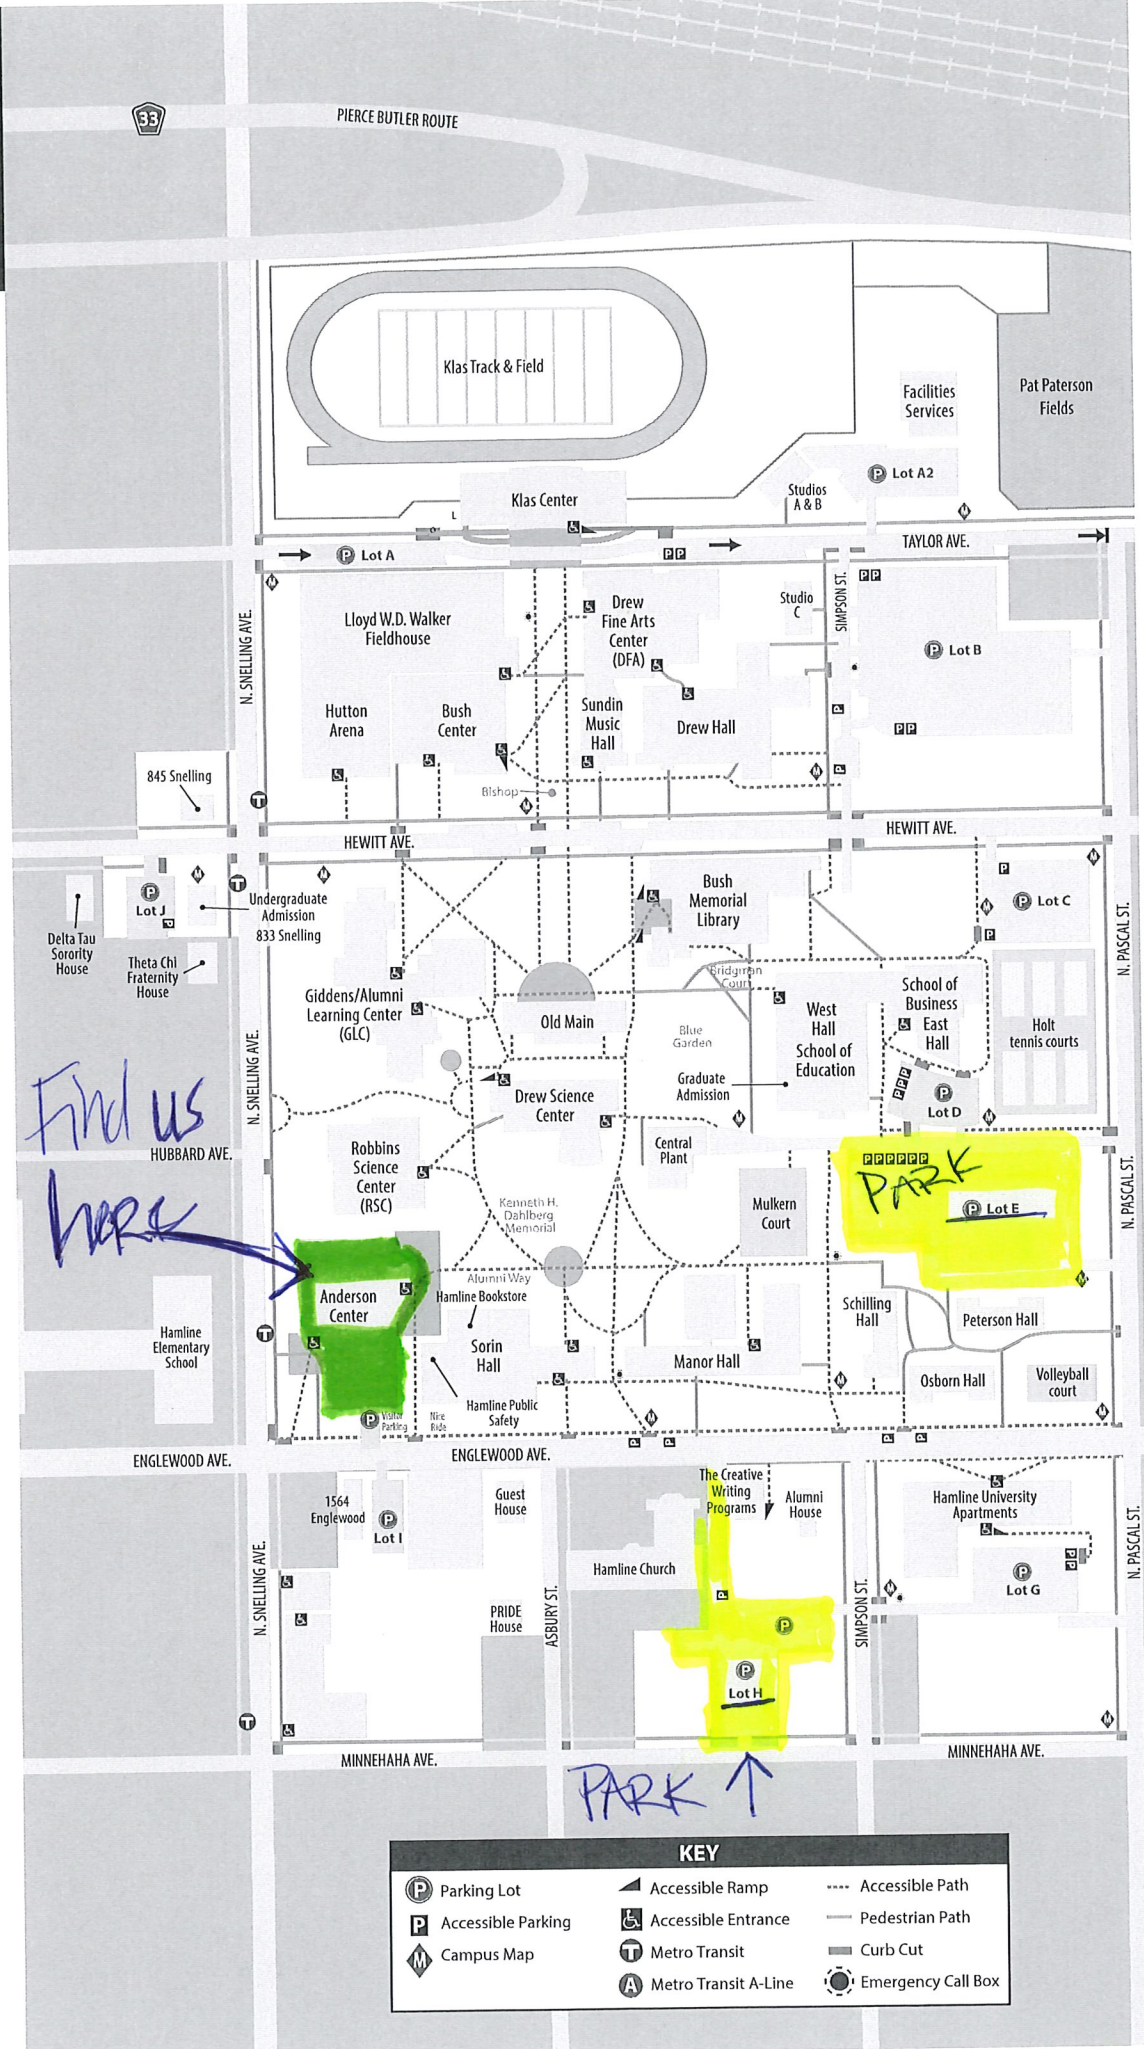

East Hall

Cashier, Financial Aid, Registration and
Records, School of Business, School of
Business Dean, Student Accounts

Klas Center

Kay Fredericks Room, Klas Café with Subway,
Mitsch History Lounge

Manor Hall

West Hall

Center for Justice and Law, Commuter
Lounge, Dean of Students, Disability
Resources, Graduate Admission, Residential
Life, School of Education, Veterans Center

ADDITIONAL LOCATION

Minneapolis West End location

KEY			
	Parking Lot		Accessible Ramp
	Accessible Parking		Accessible Entrance
	Campus Map		Metro Transit
	Metro Transit A-Line		Accessible Path
	Emergency Call Box		Pedestrian Path
			Curb Cut