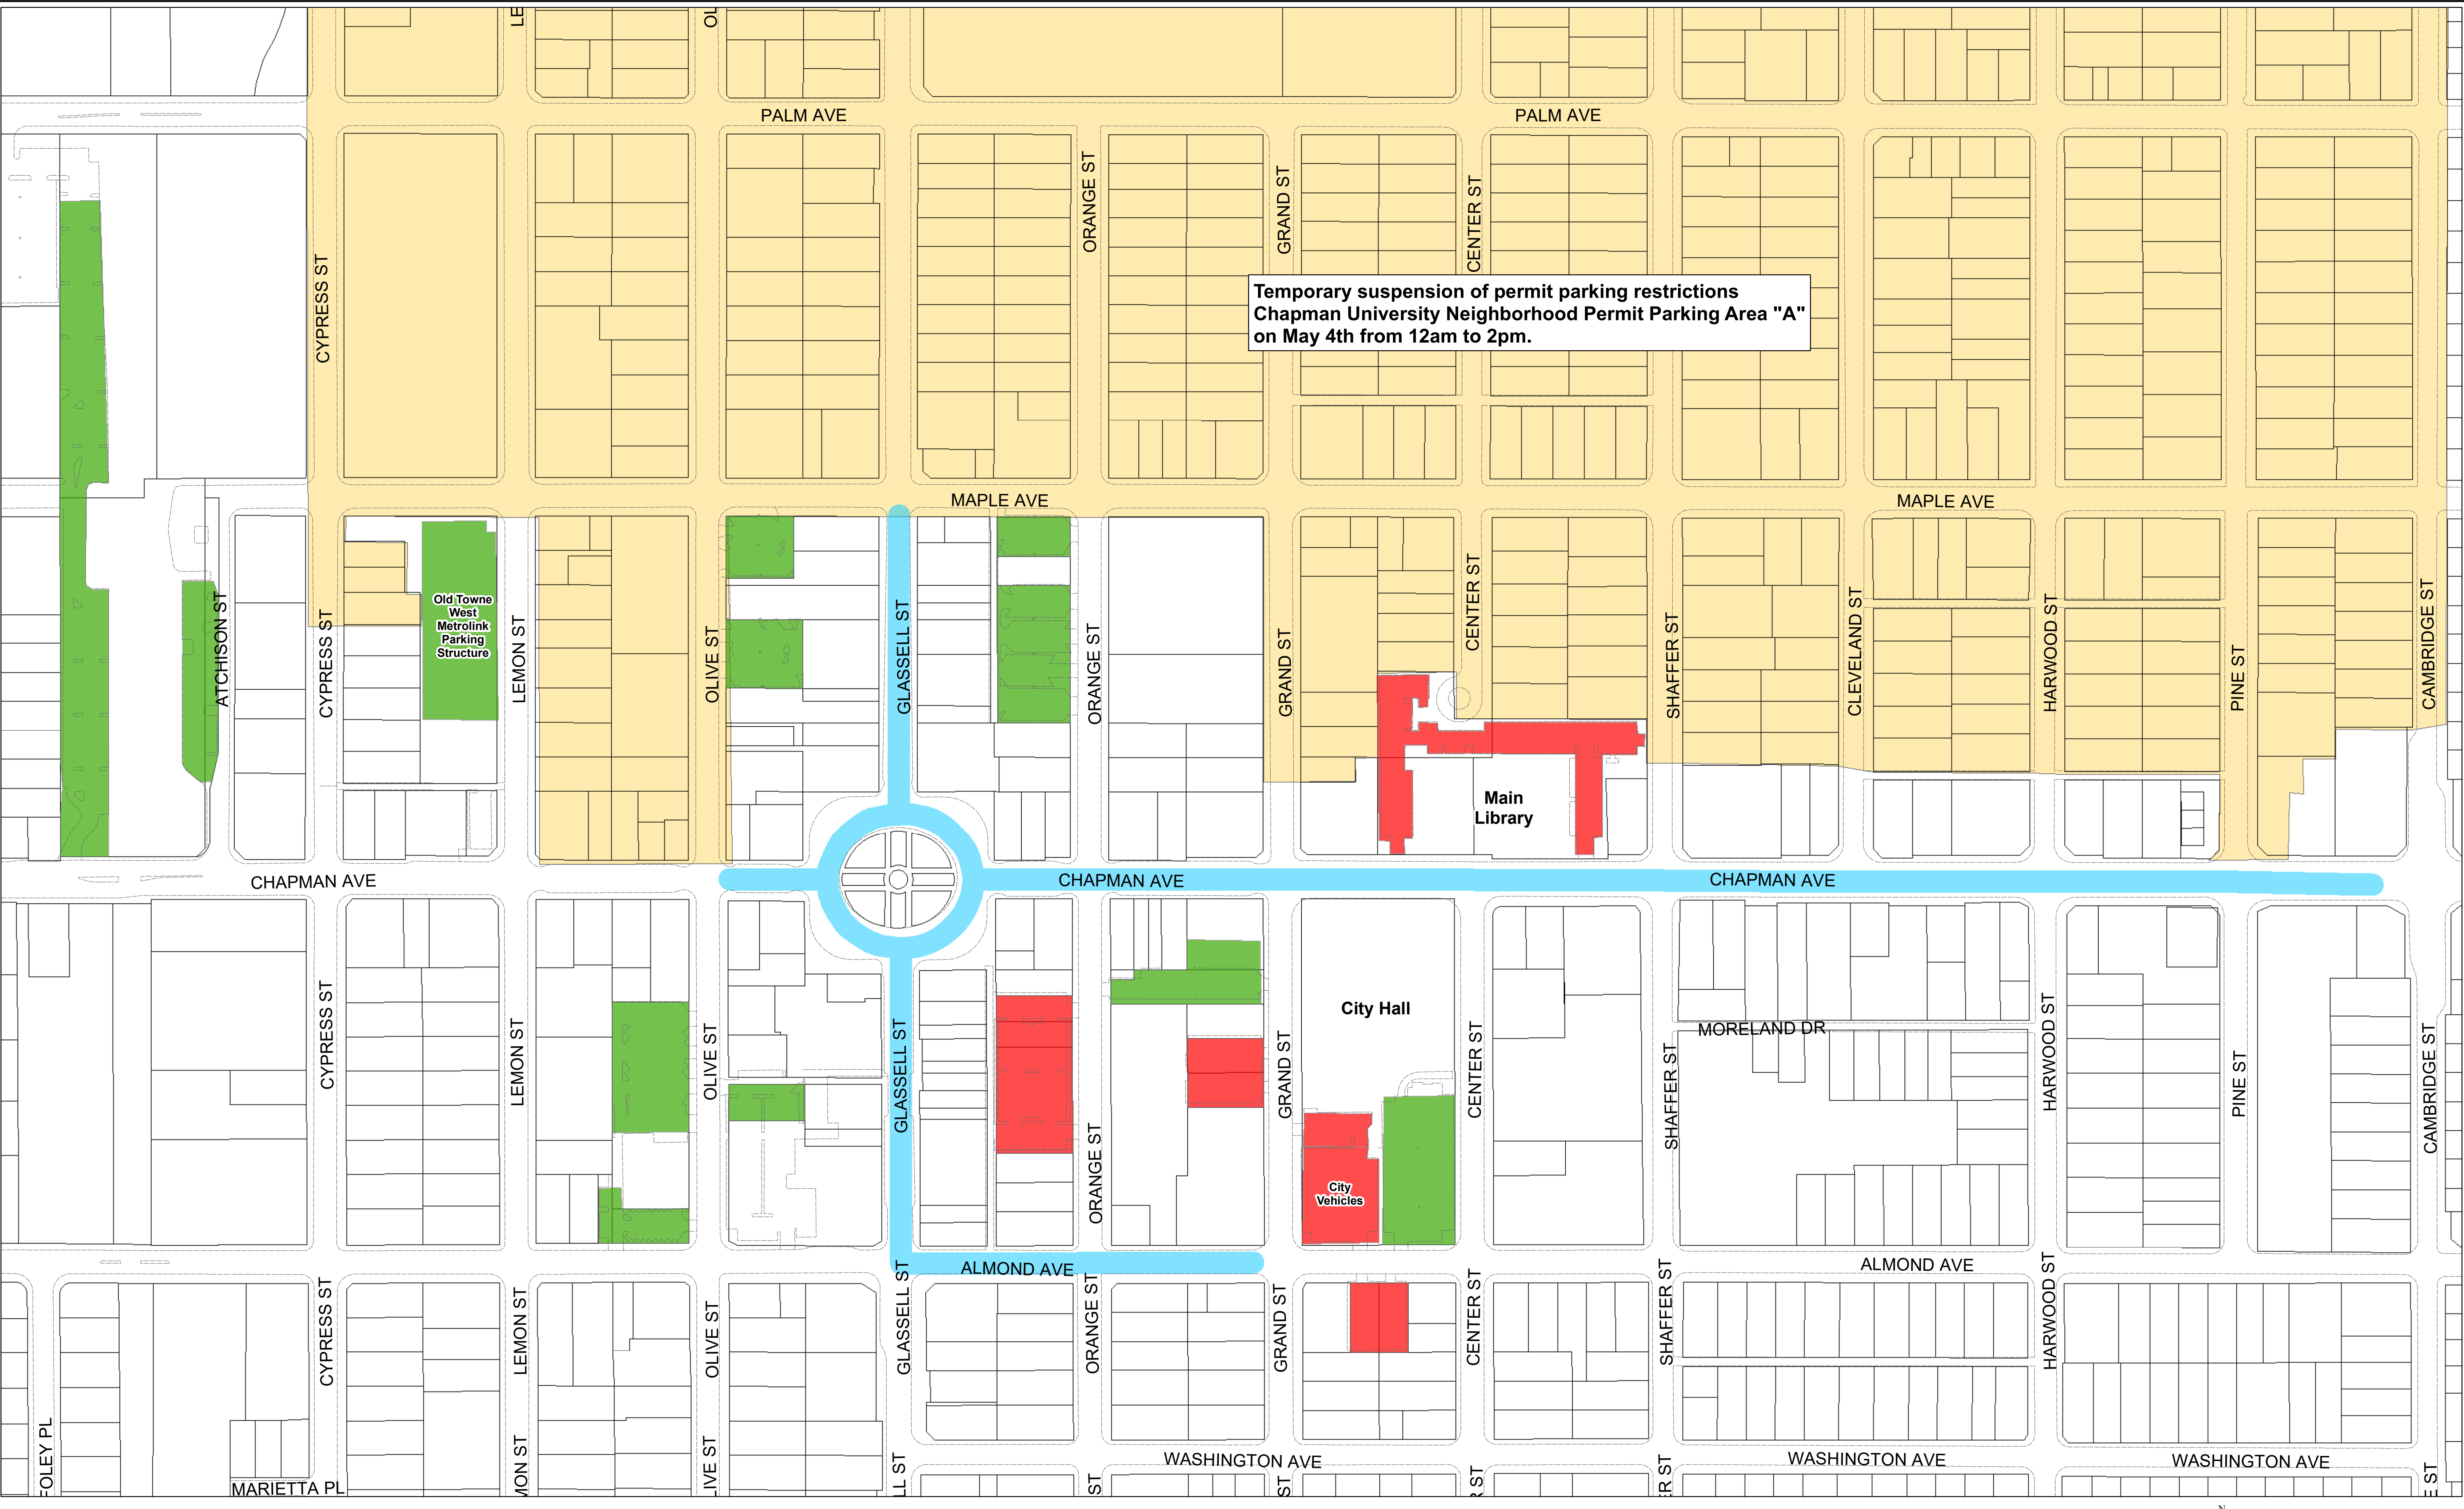

Temporary suspension of permit parking restrictions
 Chapman University Neighborhood Permit Parking Area "A"
 on May 4th from 12am to 2pm.

- Notes:
1. For Parking Lots north of Chapman Ave. please access from Maple Ave.
 2. For Parking Lots south of Chapman Ave. please access from Almond Ave.
 3. Chapman Ave. will be closed from Cambridge St. to Olive St.
 4. Glassell St. will be closed from Almond Ave. to Maple Ave.

Public Parking Lots Map

Legend

- Free Parking Lot
- Permit Parking Area "A"
- Closed Parking Lot
- Street Closure

Map prepared on April 18th 2019