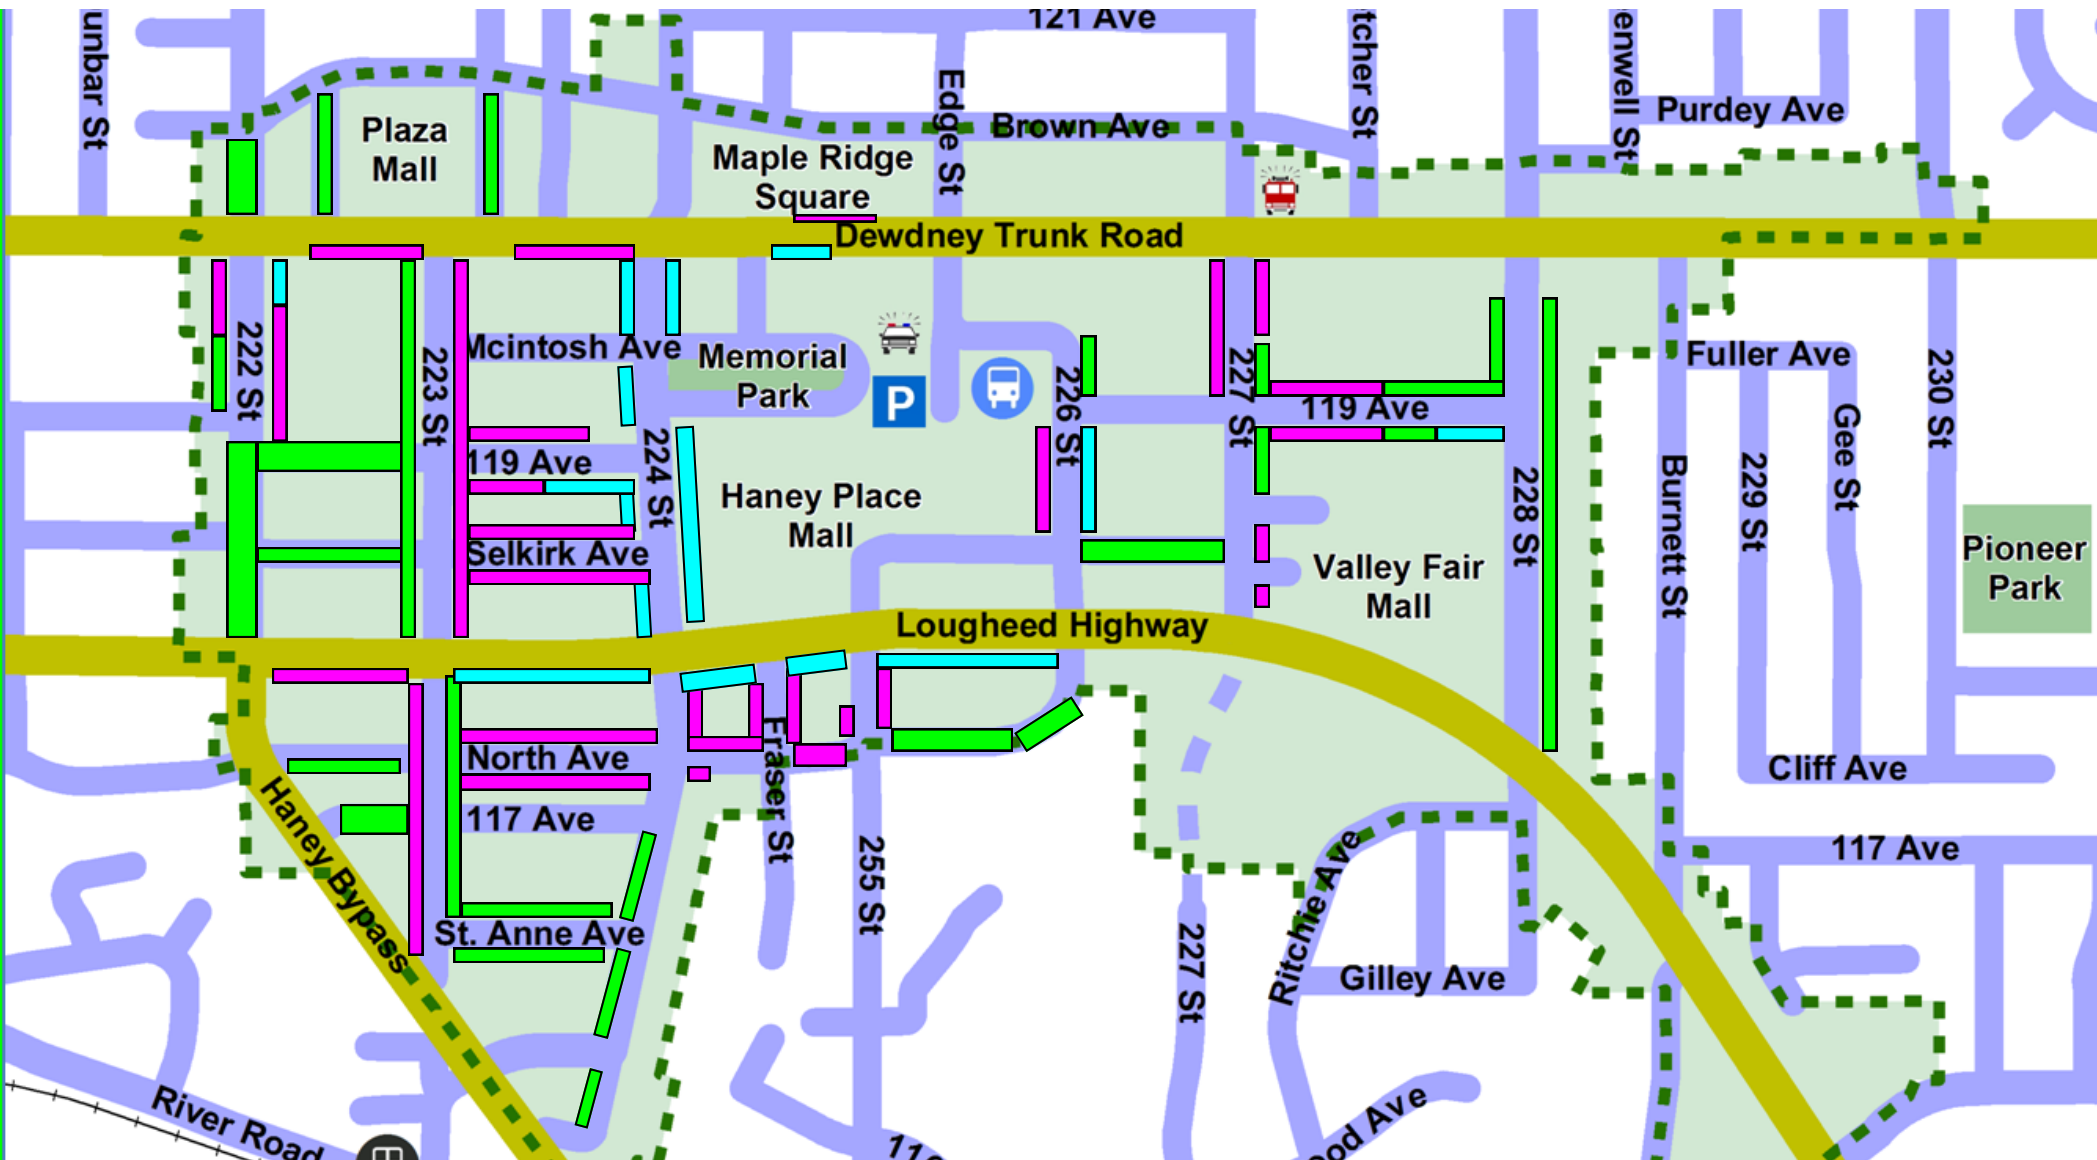

Downtown Maple Ridge Customer Parking Map

Unrestricted 2 Hours 9am-6pm Mon-Sat 1 Hour 9am-6pm Mon-Sat

Map created by the DMRBIA to accommodate customer parking.