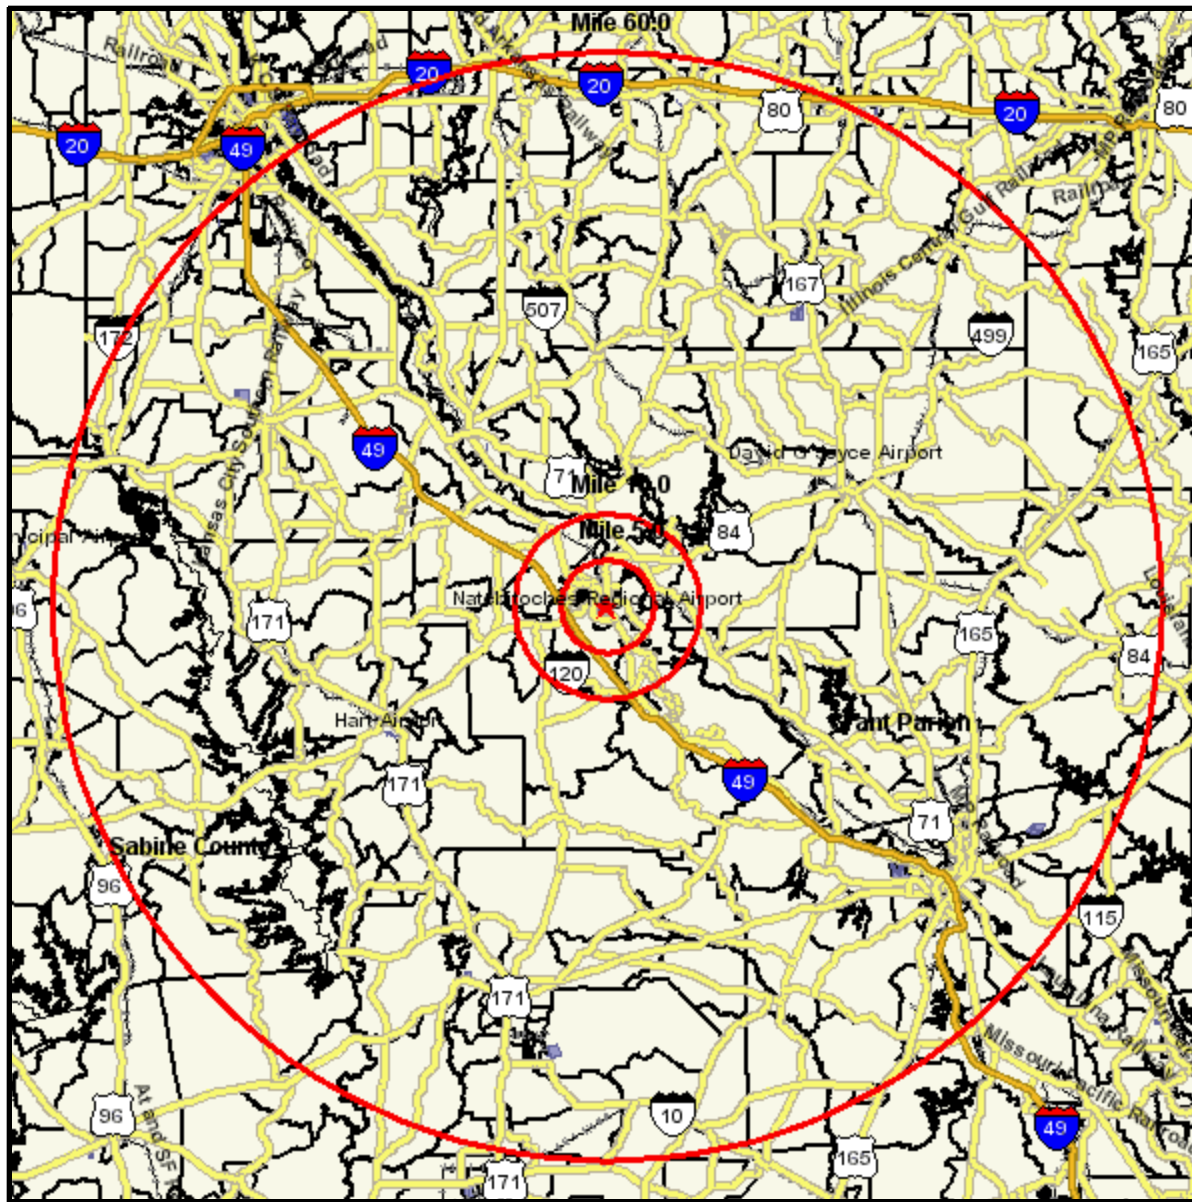

# Area Map

301 SHORELINE DR  
 NATCHITOCHE, LA 71457-5023  
 Coord: 31.743956, -93.083800  
 Radius - See Appendix for Details

# Area Map

## Appendix: Area Listing

#### Radius Definition:

301 SHORELINE DR	Center Point:	31.743956	-93.083800
NATCHITOCHEs, LA 71457-5023	Circle/Band:	0.00 -	5.00