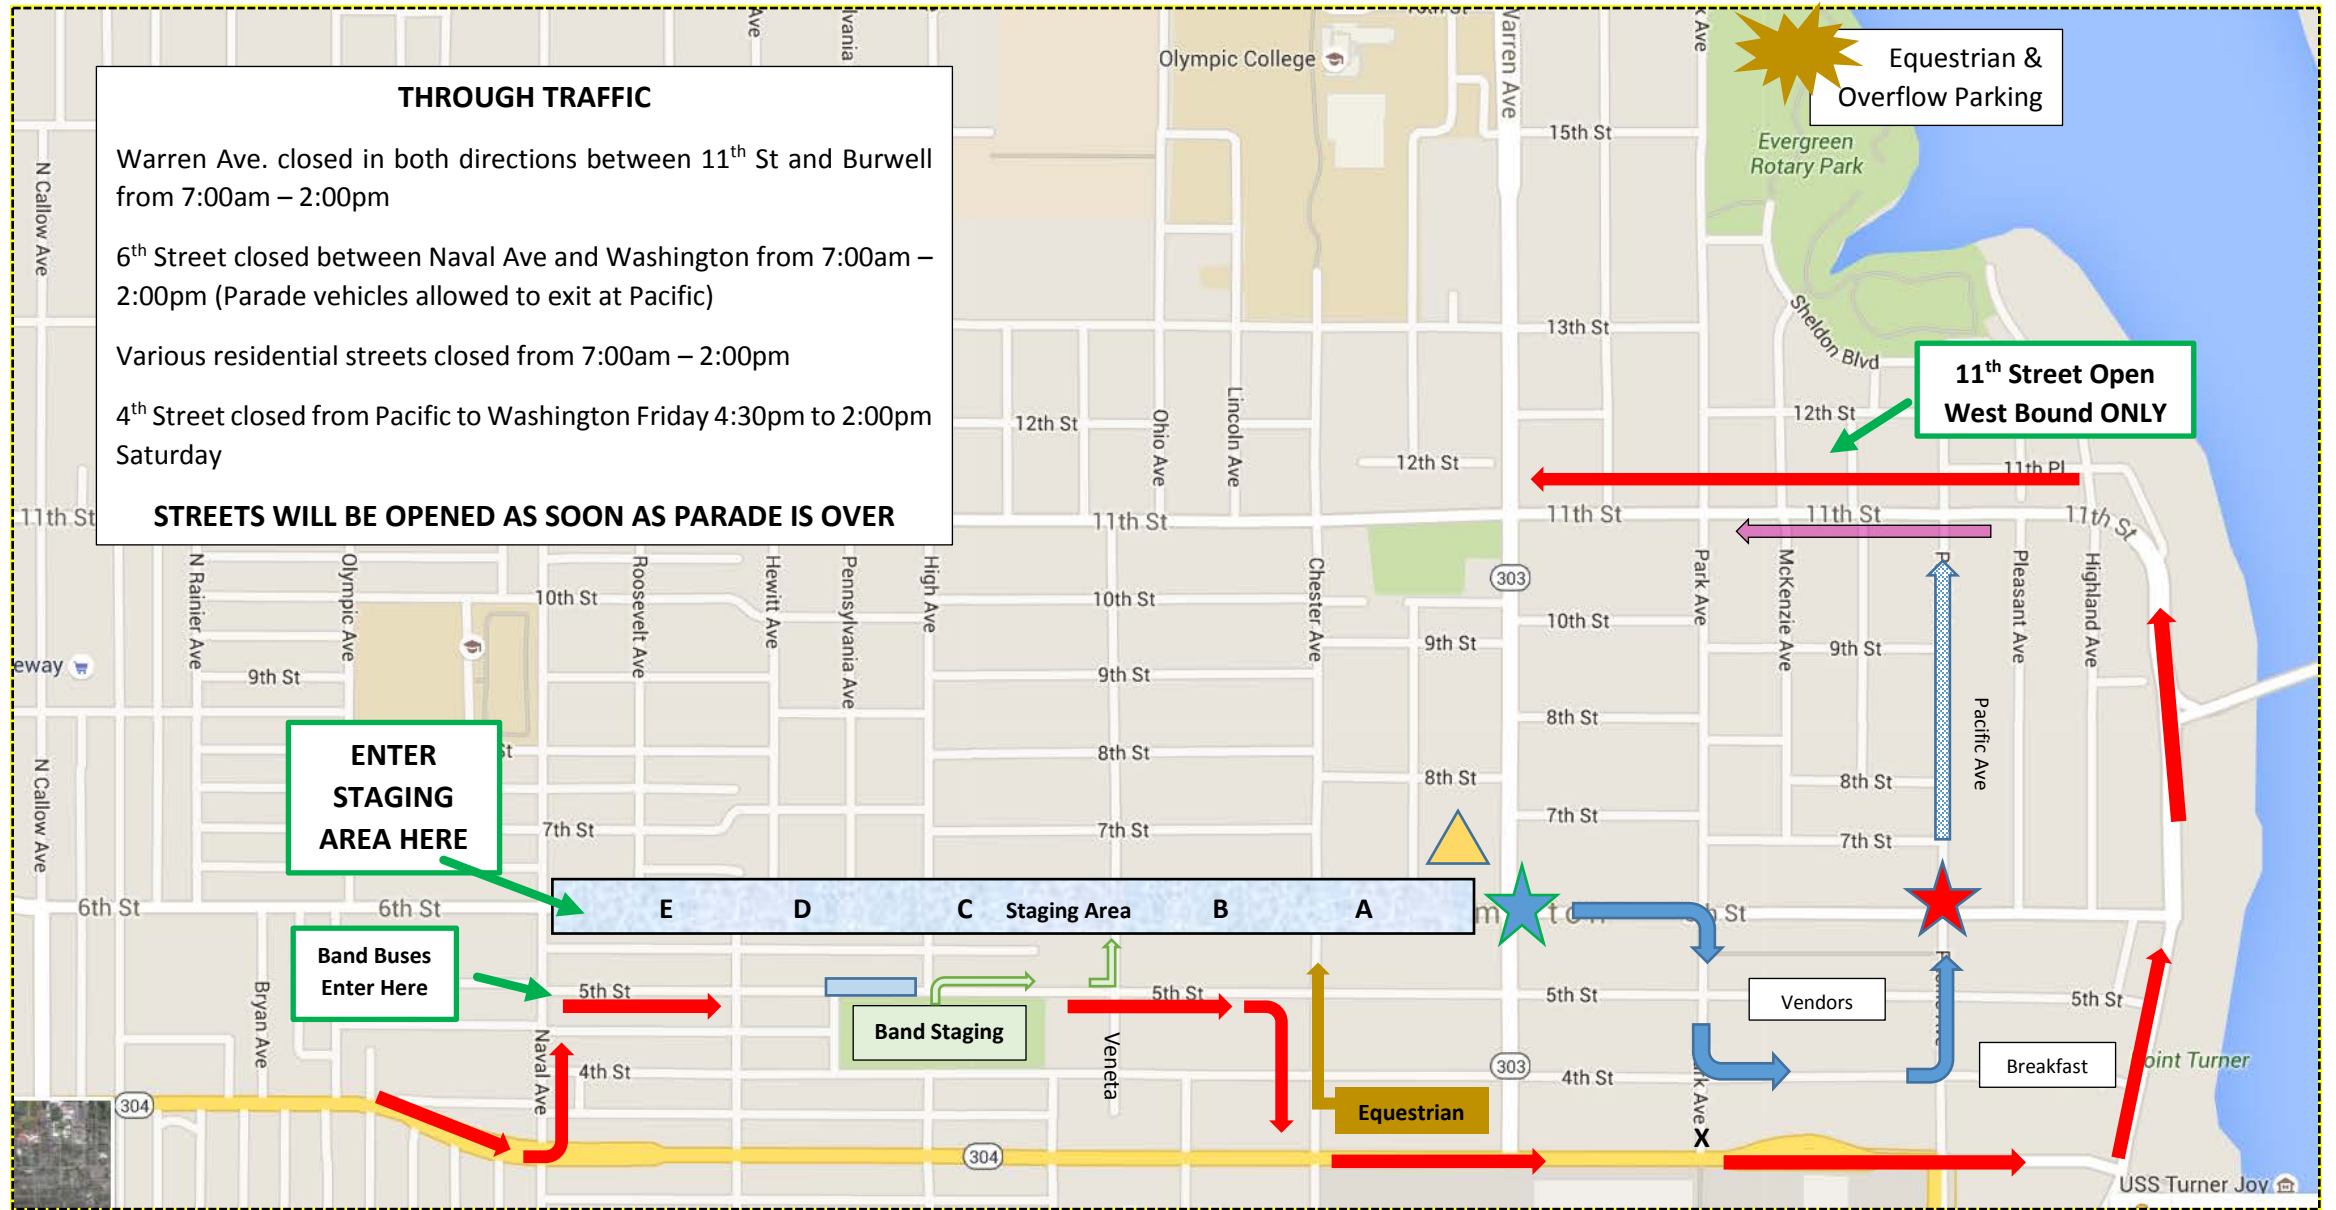

Armed Forces Day Parade – Third Saturday in May, Every Year! – 10:00am Start Time

THROUGH TRAFFIC

Warren Ave. closed in both directions between 11th St and Burwell from 7:00am – 2:00pm

6th Street closed between Naval Ave and Washington from 7:00am – 2:00pm (Parade vehicles allowed to exit at Pacific)

Various residential streets closed from 7:00am – 2:00pm

4th Street closed from Pacific to Washington Friday 4:30pm to 2:00pm Saturday

STREETS WILL BE OPENED AS SOON AS PARADE IS OVER

11th Street Open West Bound ONLY

ENTER STAGING AREA HERE

Band Buses Enter Here

Bus Route		Staging Area		Parade Start		Parade End		Bus Parking		Equestrian Staging		Equestrian and Overflow Parking	
Band Route		Band Staging		Band Offload		Parade Route		VIP Parking		Equestrian Route		Parade Exit Route	