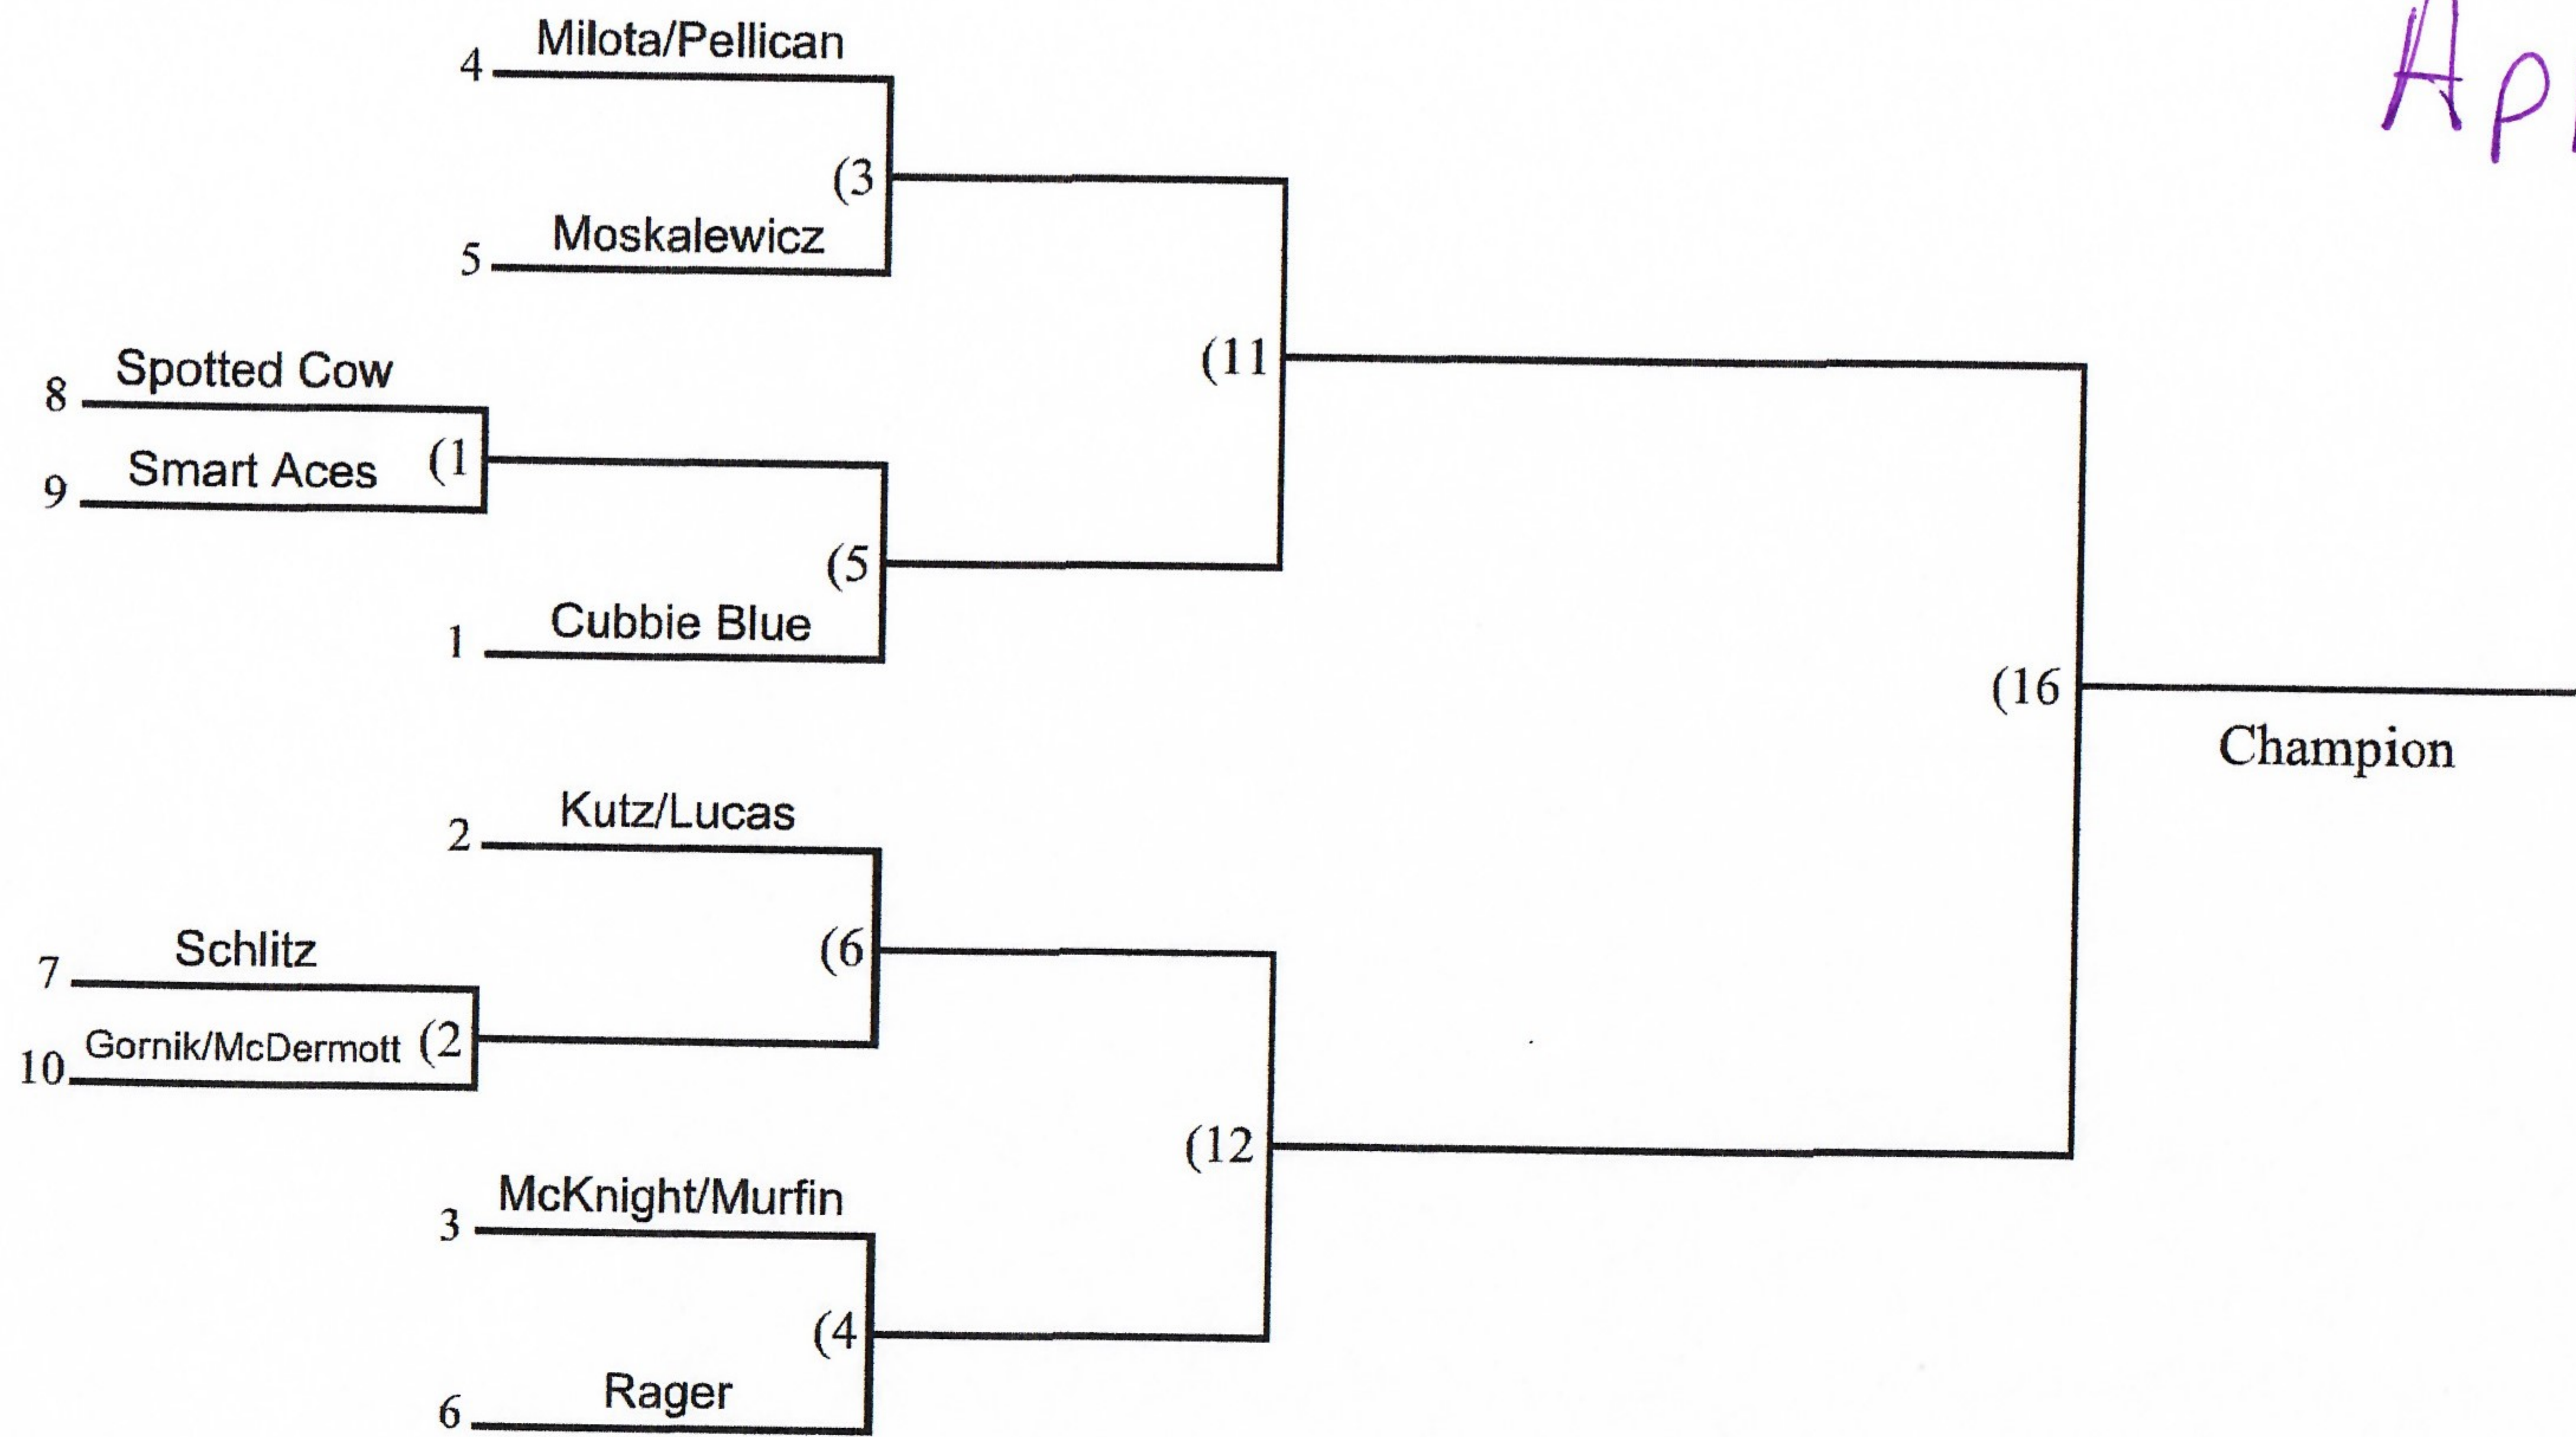

Mixed doubles

Winner's Bracket

Approximate Start time 10:30

2nd Place (Loser of 16)

4th Place (Loser of 15)

Consolation Bracket