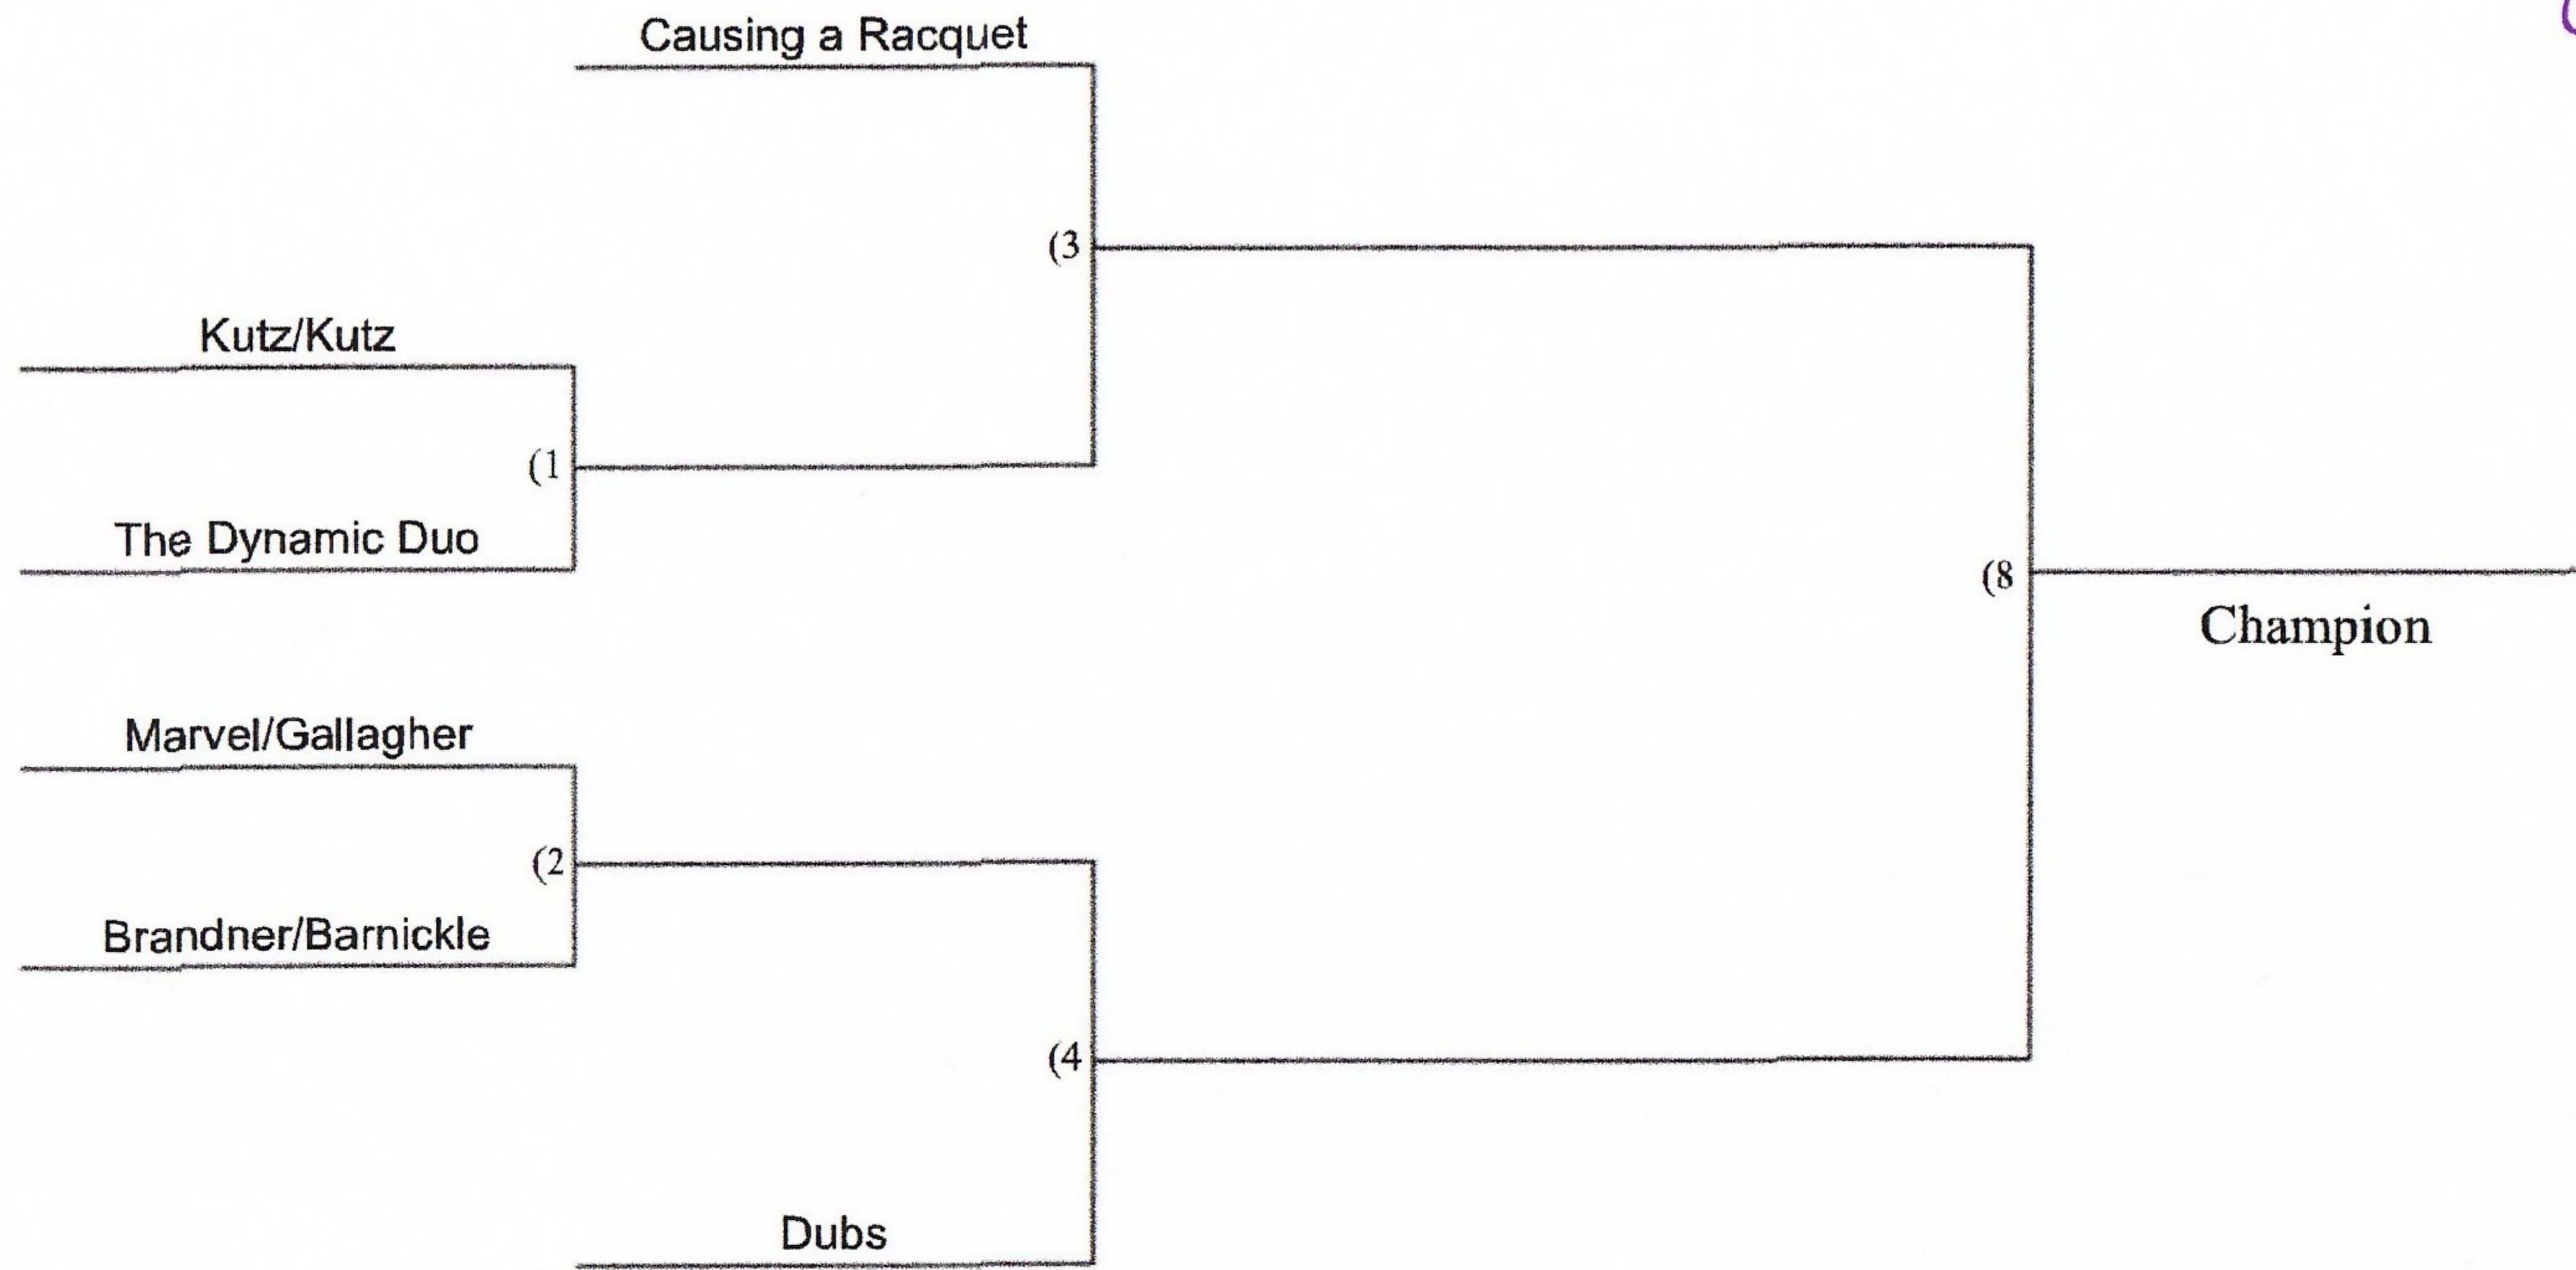

# Women's Doubles

8:00am. Sat

Consolation Bracket