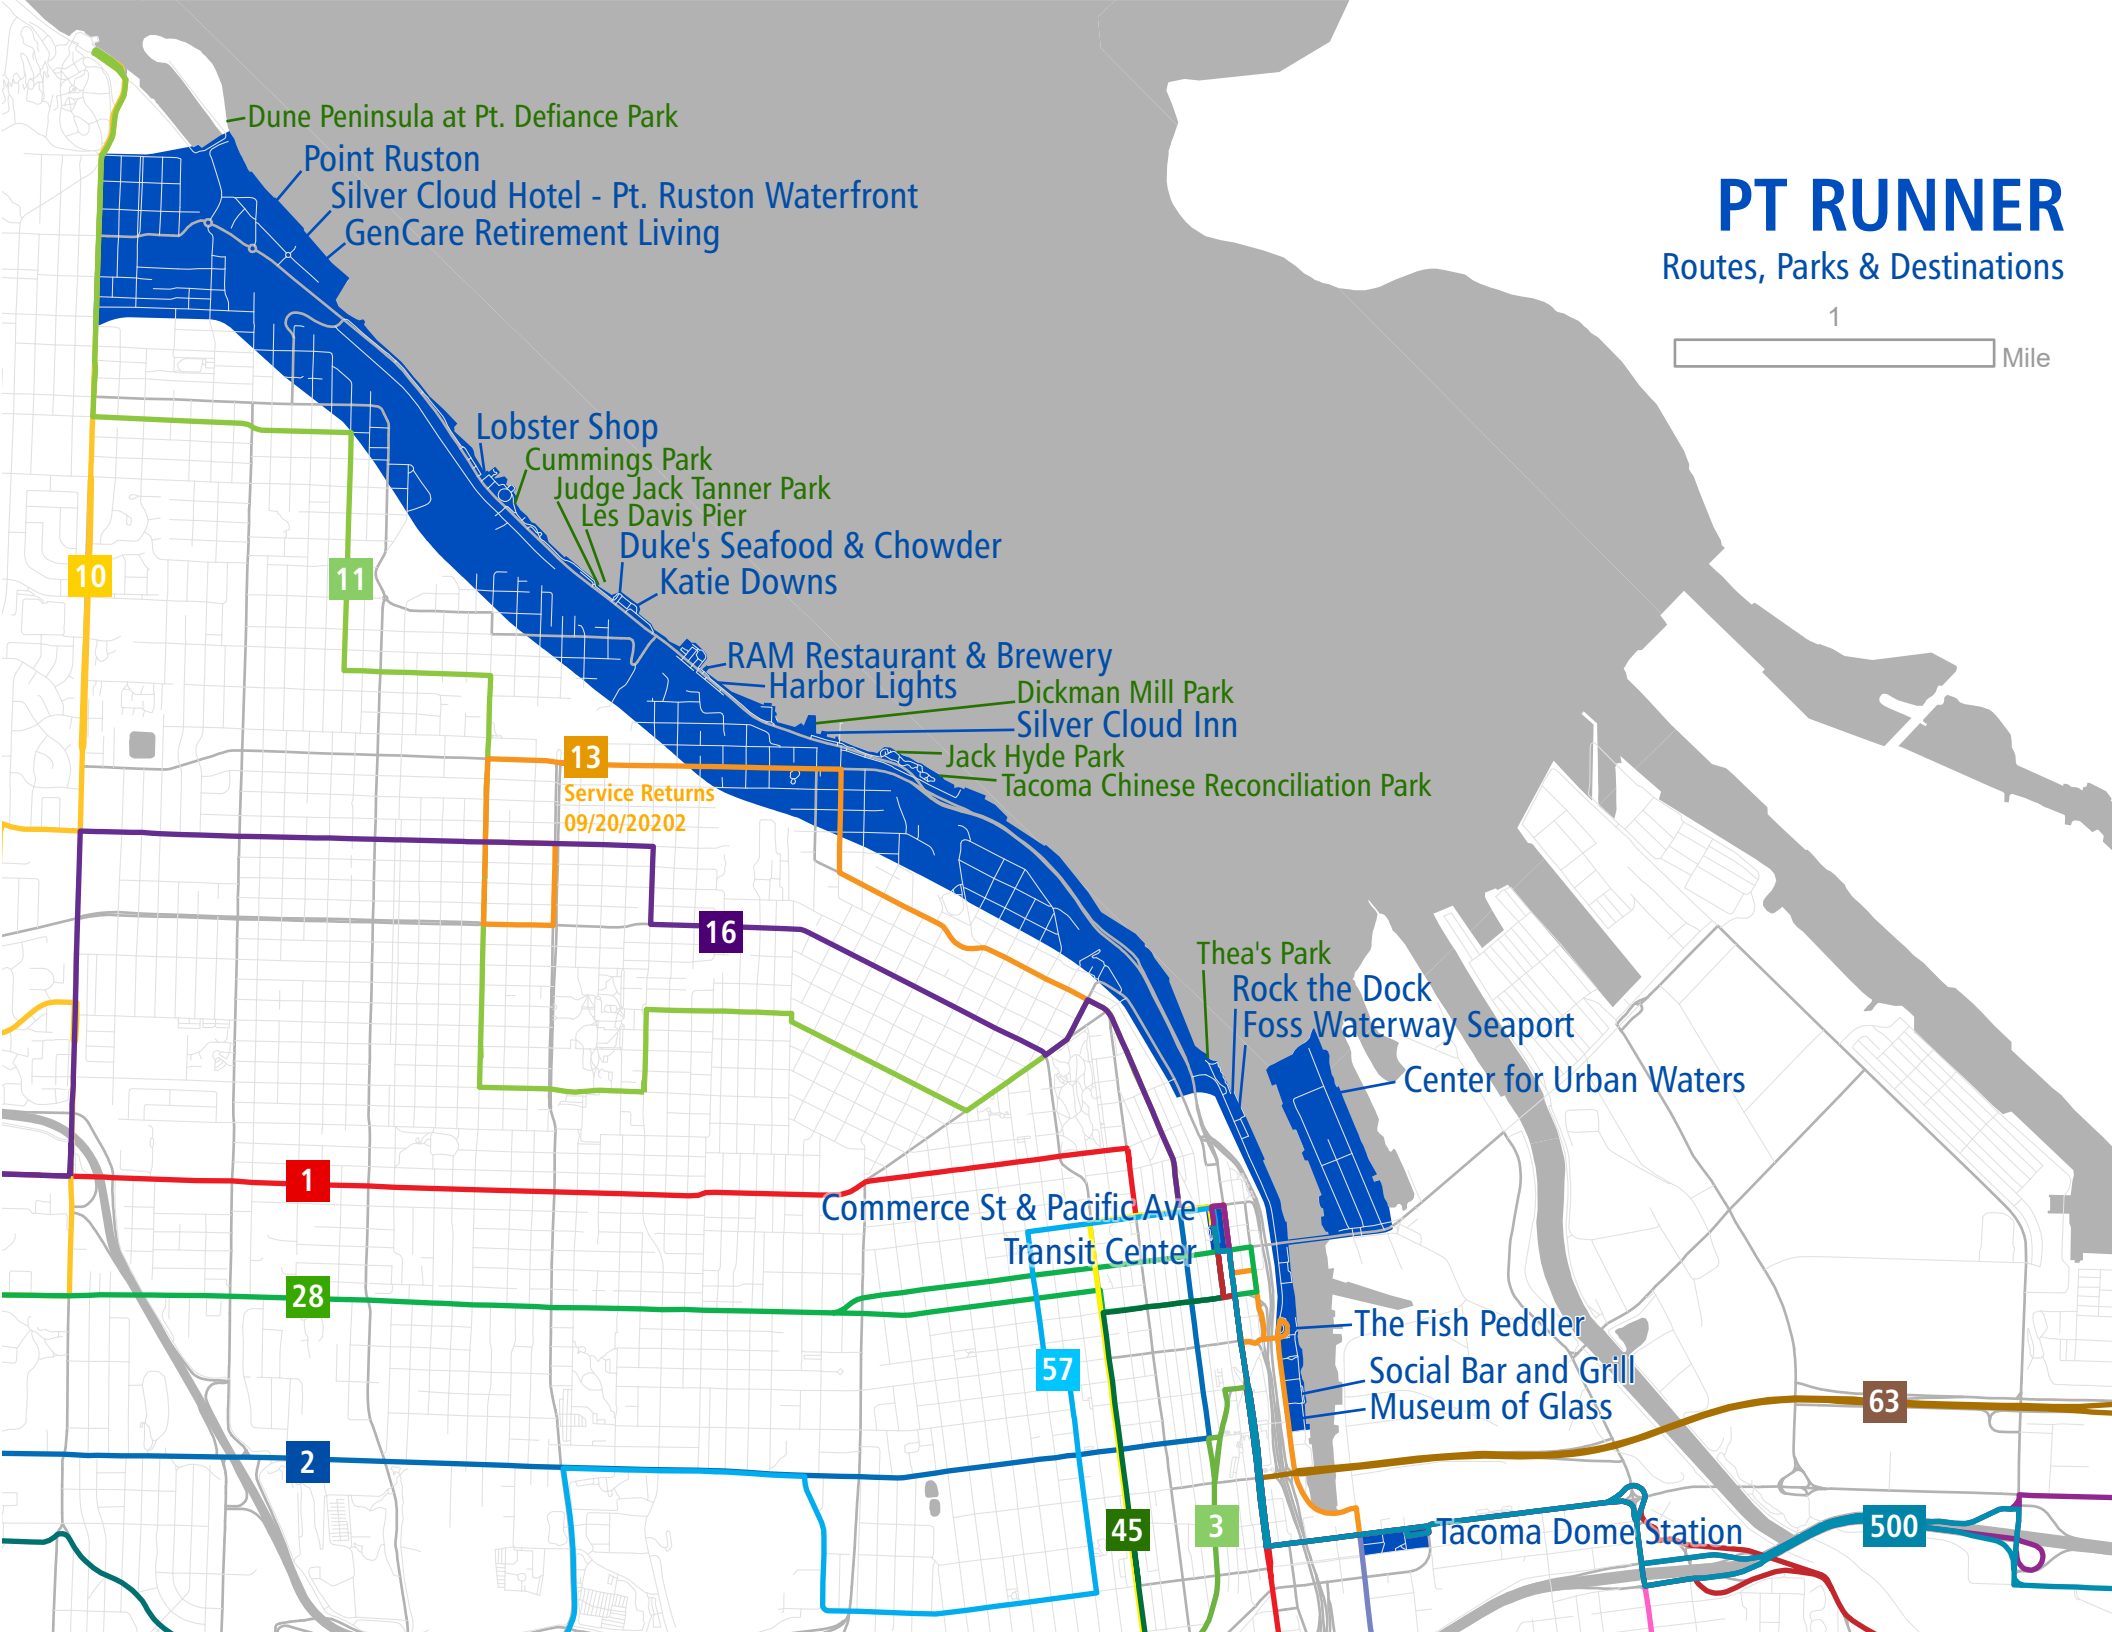

PT RUNNER

Routes, Parks & Destinations

1

Dune Peninsula at Pt. Defiance Park
Point Ruston
Silver Cloud Hotel - Pt. Ruston Waterfront
GenCare Retirement Living

Lobster Shop
Cummings Park
Judge Jack Tanner Park
Les Davis Pier
Duke's Seafood & Chowder
Katie Downs

RAM Restaurant & Brewery
Harbor Lights
Dickman Mill Park
Silver Cloud Inn
Jack Hyde Park
Tacoma Chinese Reconciliation Park

13
Service Returns
09/20/20202

Thea's Park
Rock the Dock
Foss Waterway Seaport
Center for Urban Waters

Commerce St & Pacific Ave
Transit Center

The Fish Peddler
Social Bar and Grill
Museum of Glass

Tacoma Dome Station

10

11

13

16

1