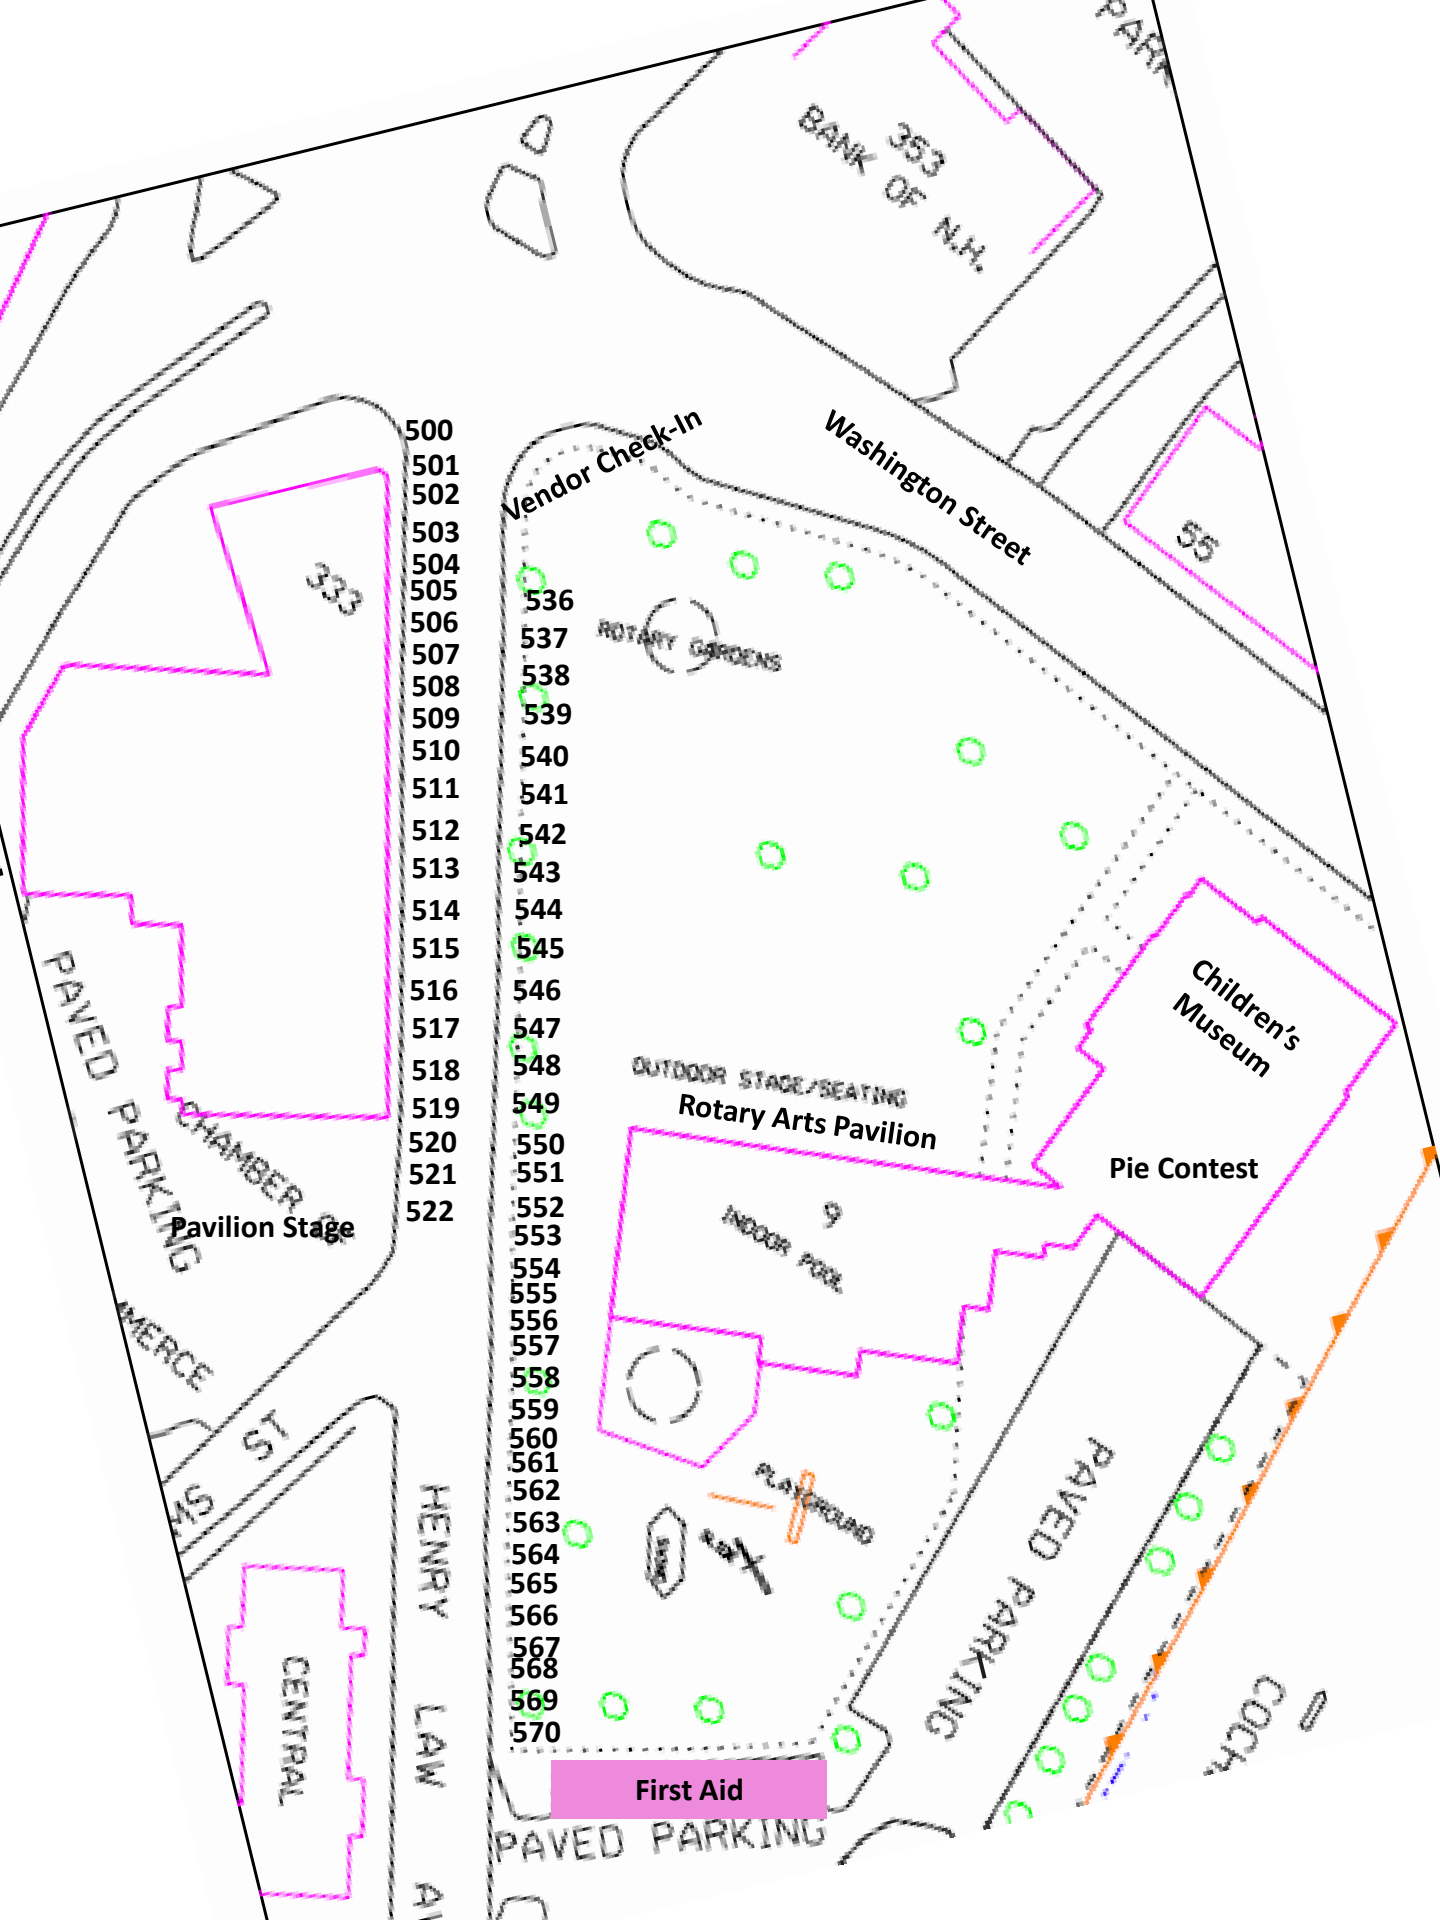

353
BANK OF N.H.

55

333

- 500
- 501
- 502
- 503
- 504
- 505
- 506
- 507
- 508
- 509
- 510
- 511
- 512
- 513
- 514
- 515
- 516
- 517
- 518
- 519
- 520
- 521
- 522

Vendor Check-In

Washington Street

ROTARY GARDENS

- 536
- 537
- 538
- 539
- 540
- 541
- 542
- 543
- 544
- 545
- 546
- 547
- 548
- 549
- 550
- 551
- 552
- 553
- 554
- 555
- 556
- 557
- 558
- 559
- 560
- 561
- 562
- 563
- 564
- 565
- 566
- 567
- 568
- 569
- 570

OUTDOOR STAGE/SEATING
Rotary Arts Pavilion

Children's
Museum

Pie Contest

9
INDOOR POOL

PLAYGROUND

PAVED PARKING

COCHA

PAVED PARKING

Pavilion Stage

CENTRAL

First Aid

PAVED PARKING

HENRY

LAW

ALL

COMMERCE

15

15

PART