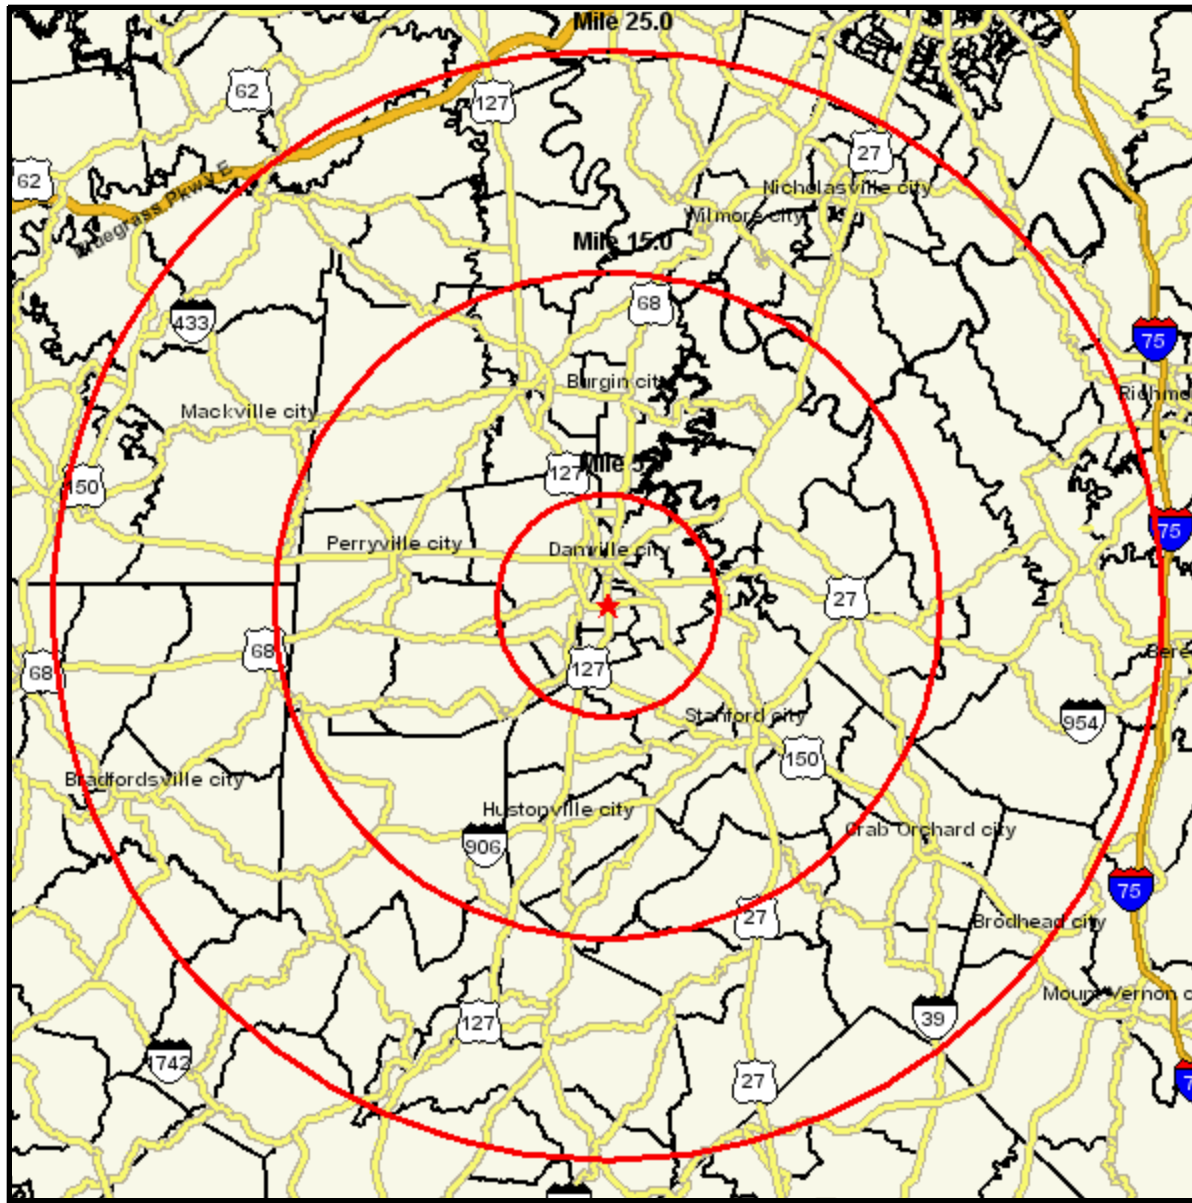

Area Map

Danville Retail Trade Area 5-15-25 Mi

HUSTONVILLE RD AT S DANVILLE BYP
DANVILLE, KY 40422
Coord: 37.617629, -84.774549
Radius - See Appendix for Details

Area Map

Danville Retail Trade Area 5-15-25 Mi

Appendix: Area Listing

Area Name:

Type: Radius 1

Radius Definition:

HUSTONVILLE RD AT S DANVILLE BYP	Center Point:	37.617629	-84.774549
DANVILLE, KY 40422	Circle/Band:	0.00 -	5.00

Area Name:

Type: Radius 2

Radius Definition:

HUSTONVILLE RD AT S DANVILLE BYP	Center Point:	37.617629	-84.774549
DANVILLE, KY 40422	Circle/Band:	0.00 -	15.00

Area Name:

Type: Radius 3

Radius Definition:

HUSTONVILLE RD AT S DANVILLE BYP	Center Point:	37.617629	-84.774549
DANVILLE, KY 40422	Circle/Band:	0.00 -	25.00