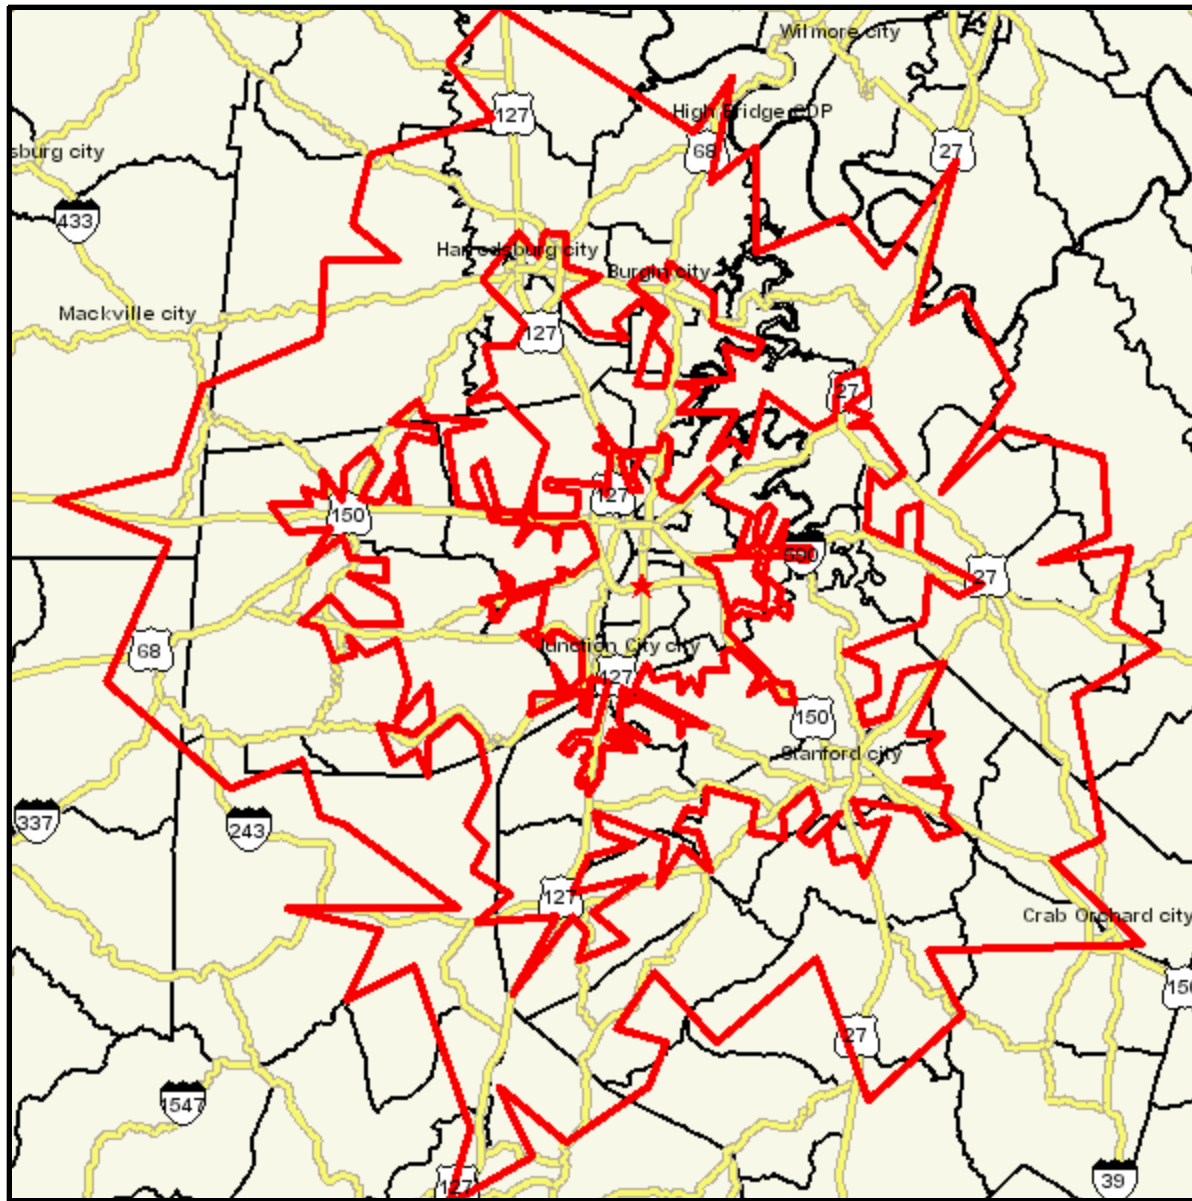

# Area Map

## Danville Retail Trade Area 10-20-30 Mins

HUSTONVILLE RD AT S DANVILLE BYP  
DANVILLE, KY 40422  
Coord: 37.617629, -84.774549  
Polygon - See Appendix for Points

## Danville Retail Trade Area 10-20-30 Mins