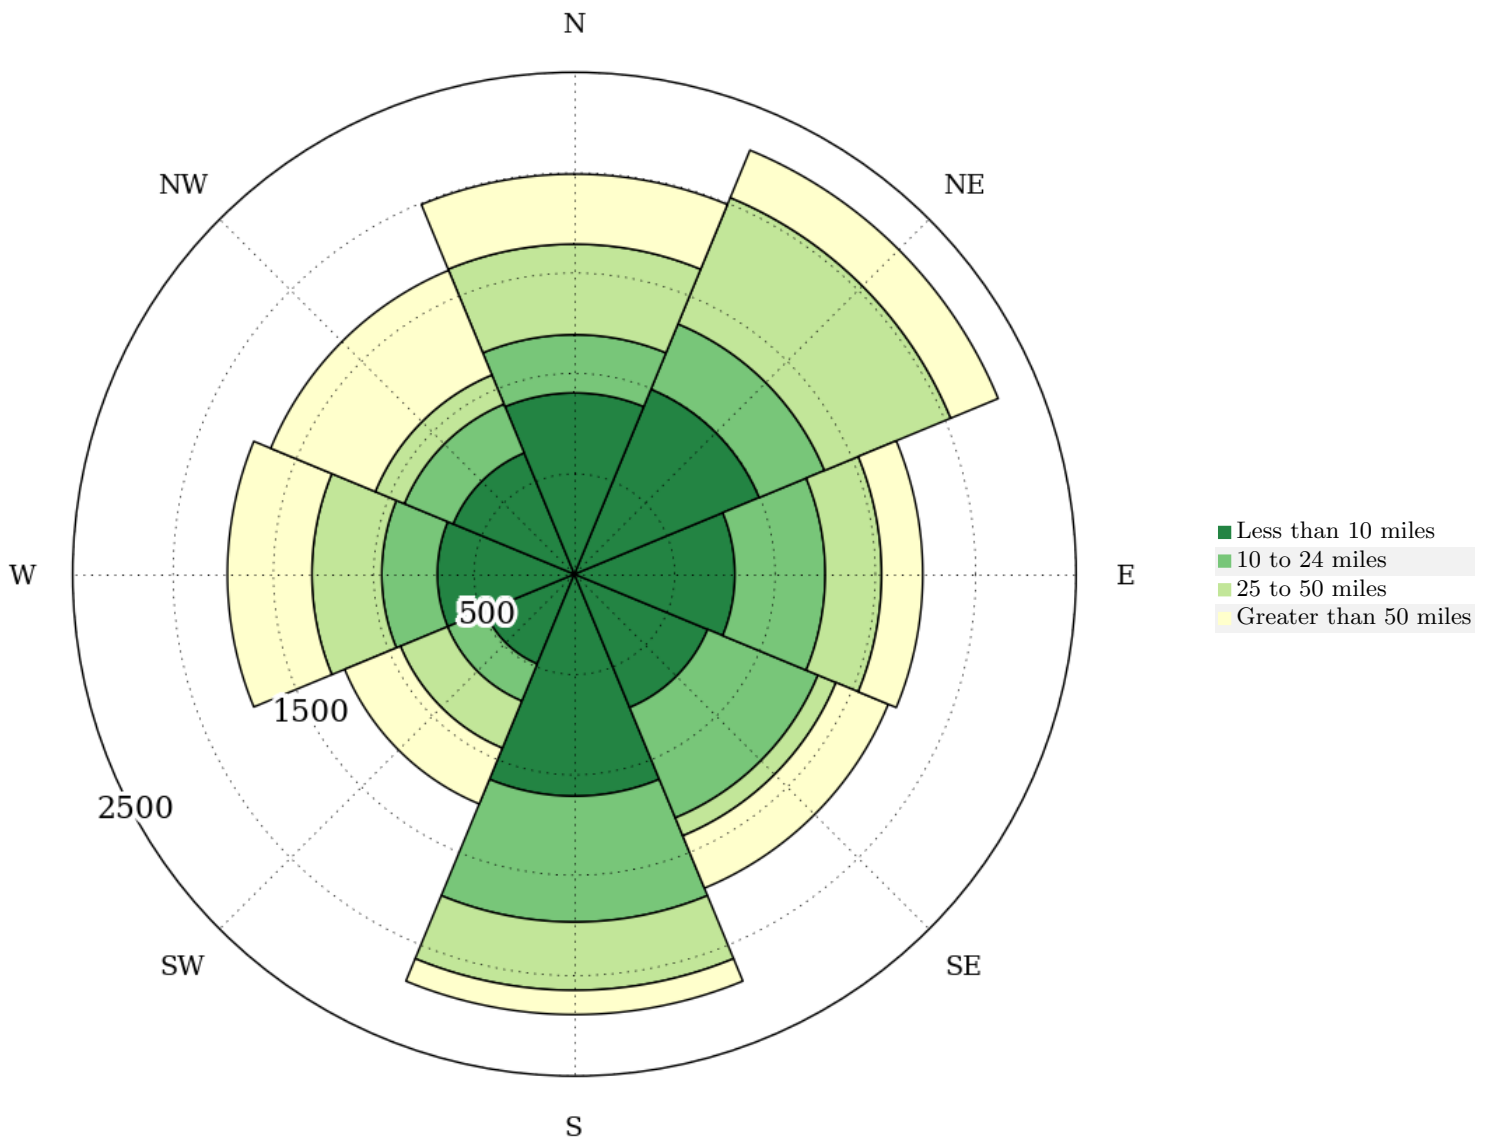

All Jobs for All Workers in 2015

Distance and Direction from Work Census Block to Home Census Block, Employed in Selection Area

All Jobs for All Workers in 2015

Distance from Work Census Block to Home Census Block, Employed in Selection Area

Distance	2015	
	Count	Share
Total All Jobs	14,508	100.0
Less than 10 miles	6,346	43.7
10 to 24 miles	3,054	21.1
25 to 50 miles	2,609	18.0
Greater than 50 miles	2,499	17.2