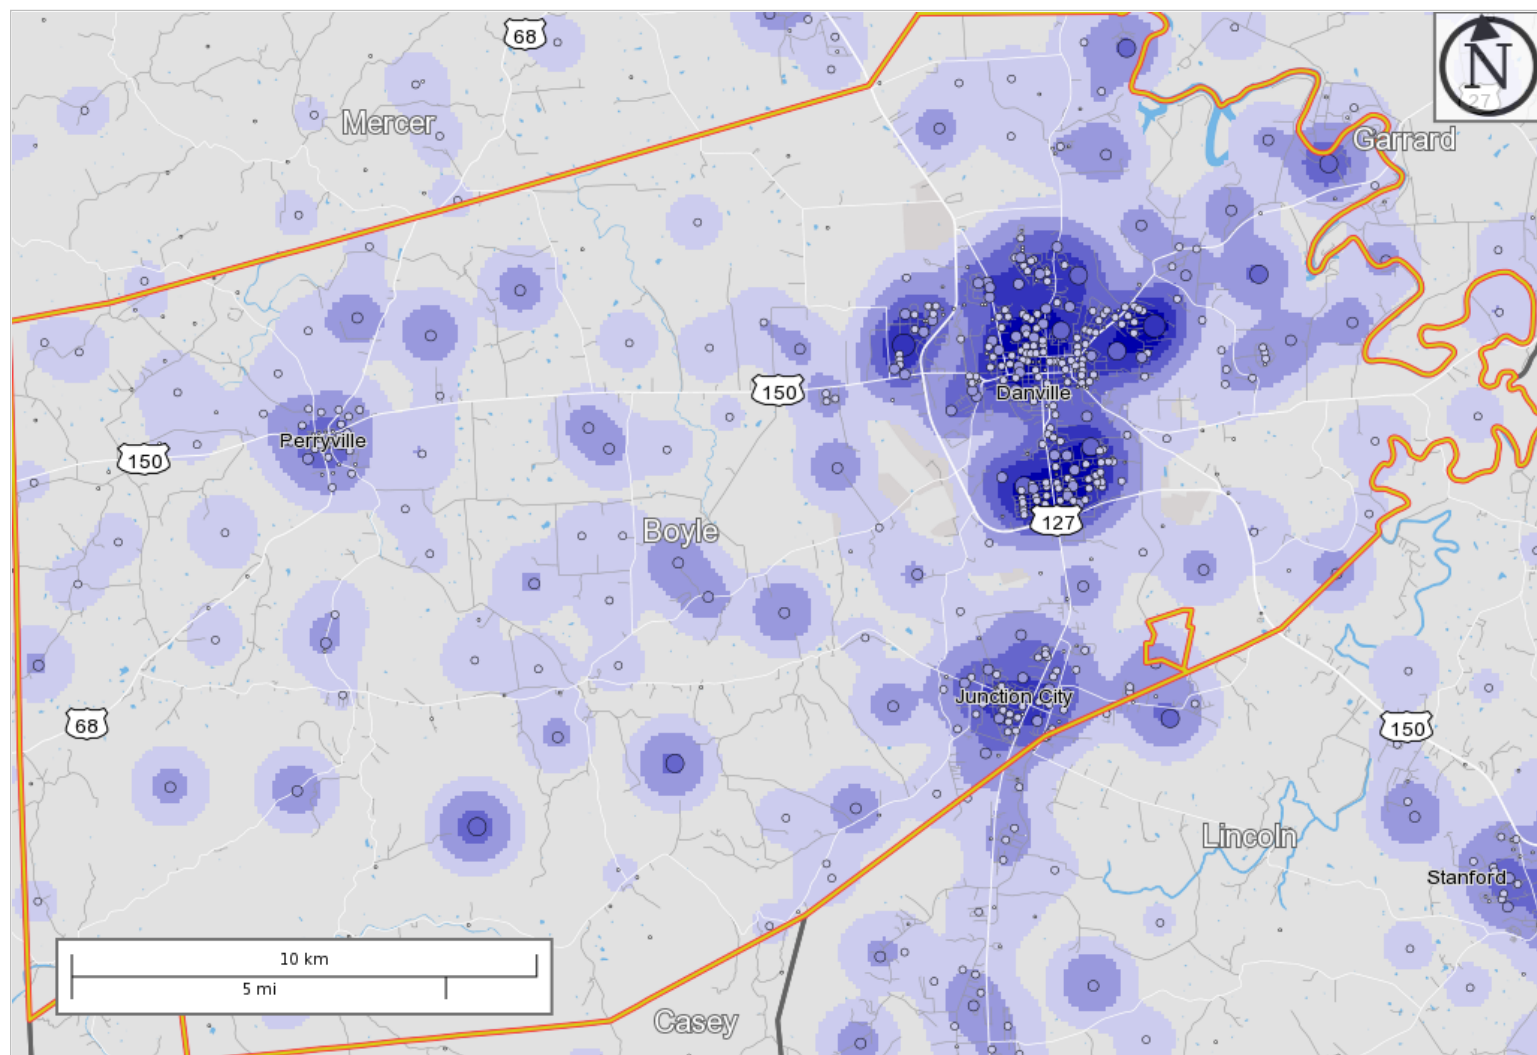

## Distance/Direction Report - Work Census Block to Home Census Block

### Boyle County, KY: Work to Home

Created by the U.S. Census Bureau's OnTheMap <http://onthemap.ces.census.gov> on 10/01/2018

### Counts and Density of Home Locations for All Jobs in Work Selection Area in 2015

#### Map Legend