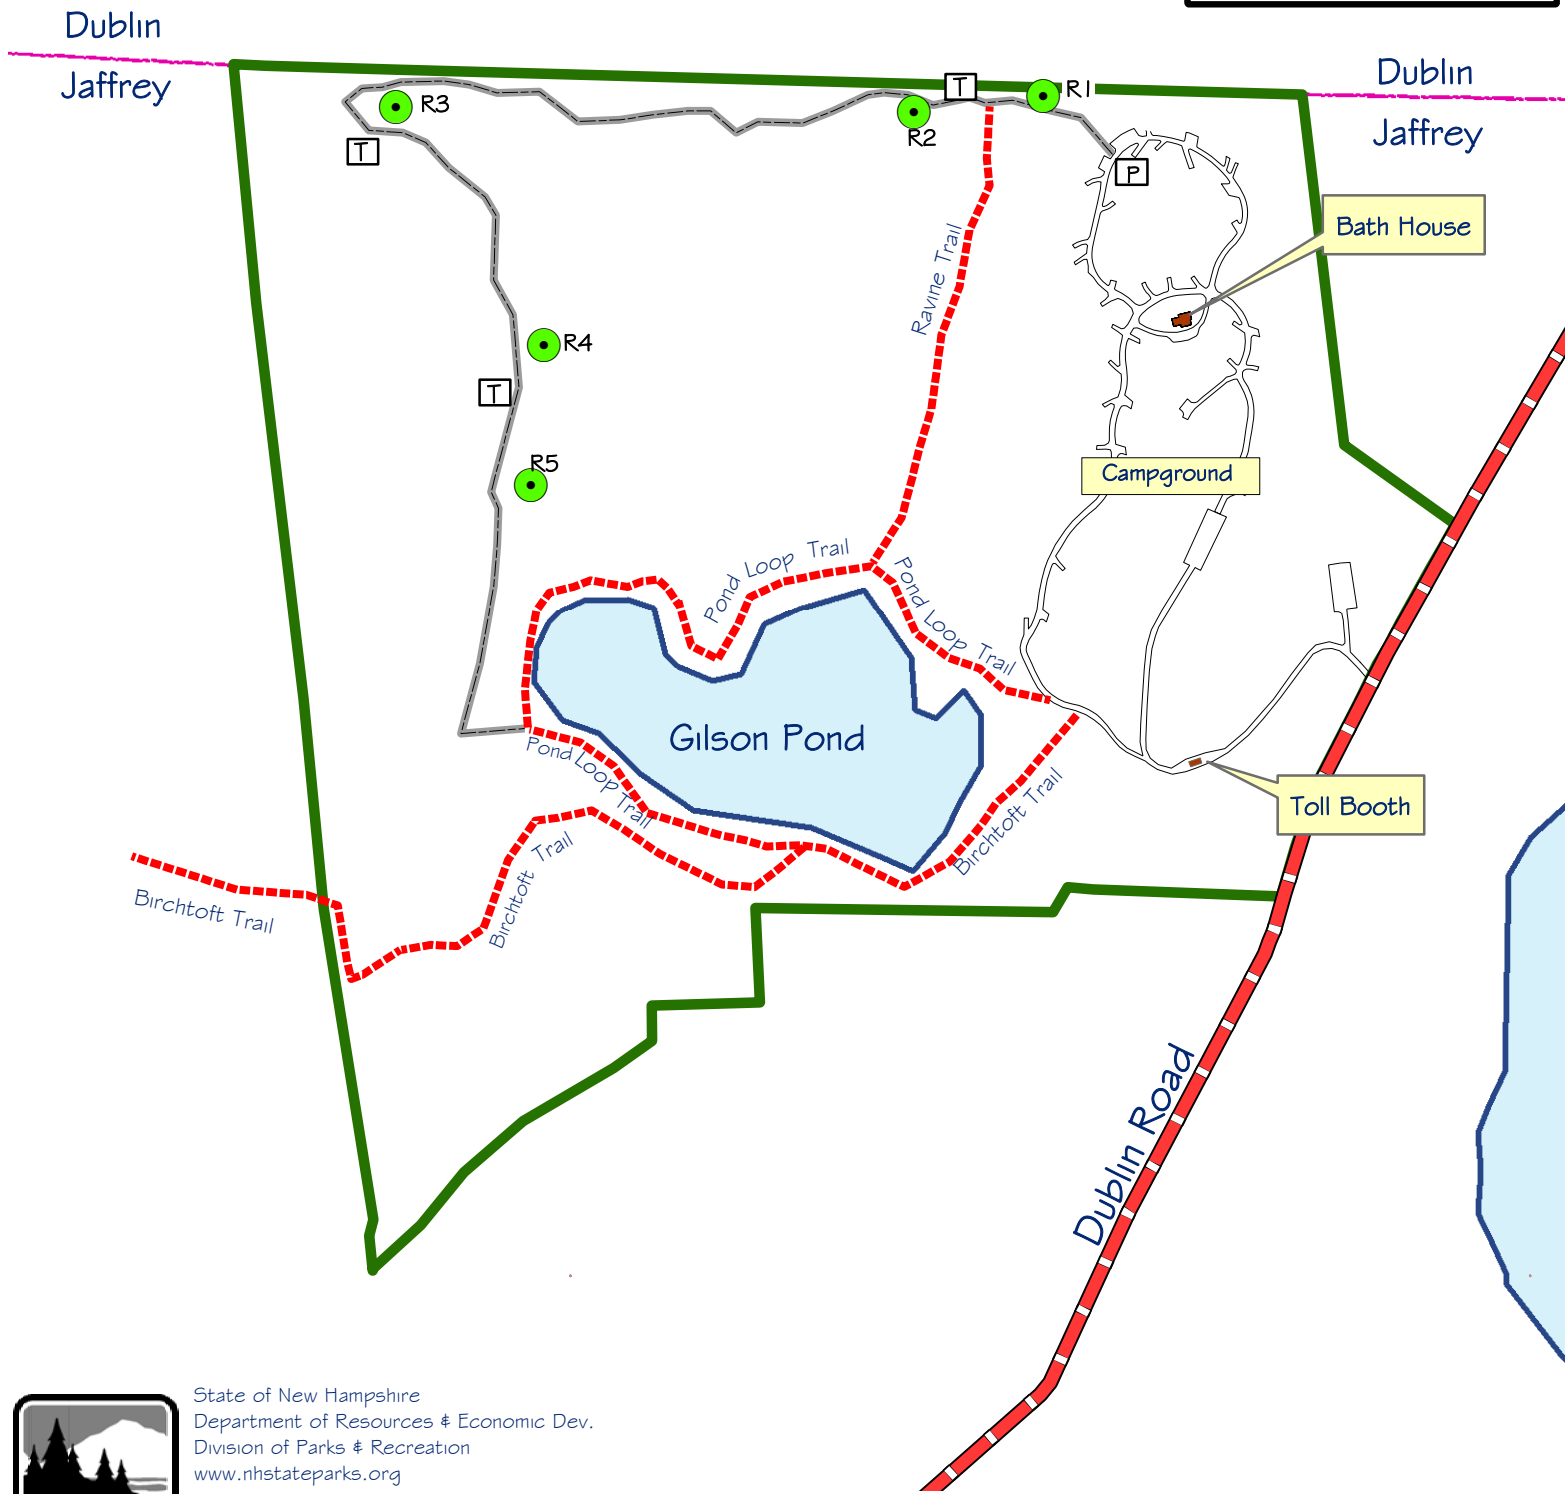

Legend

-  Park Owned Property Line
-  Hiking Trail
-  Remote Site Trail
-  Remote Camping Site
-  "Chum" Toilet
-  Remote Site Parking

State of New Hampshire
 Department of Resources & Economic Dev.
 Division of Parks & Recreation
www.nhstateparks.org

Gilson Pond Campground Jaffrey, New Hampshire

603-532-2416