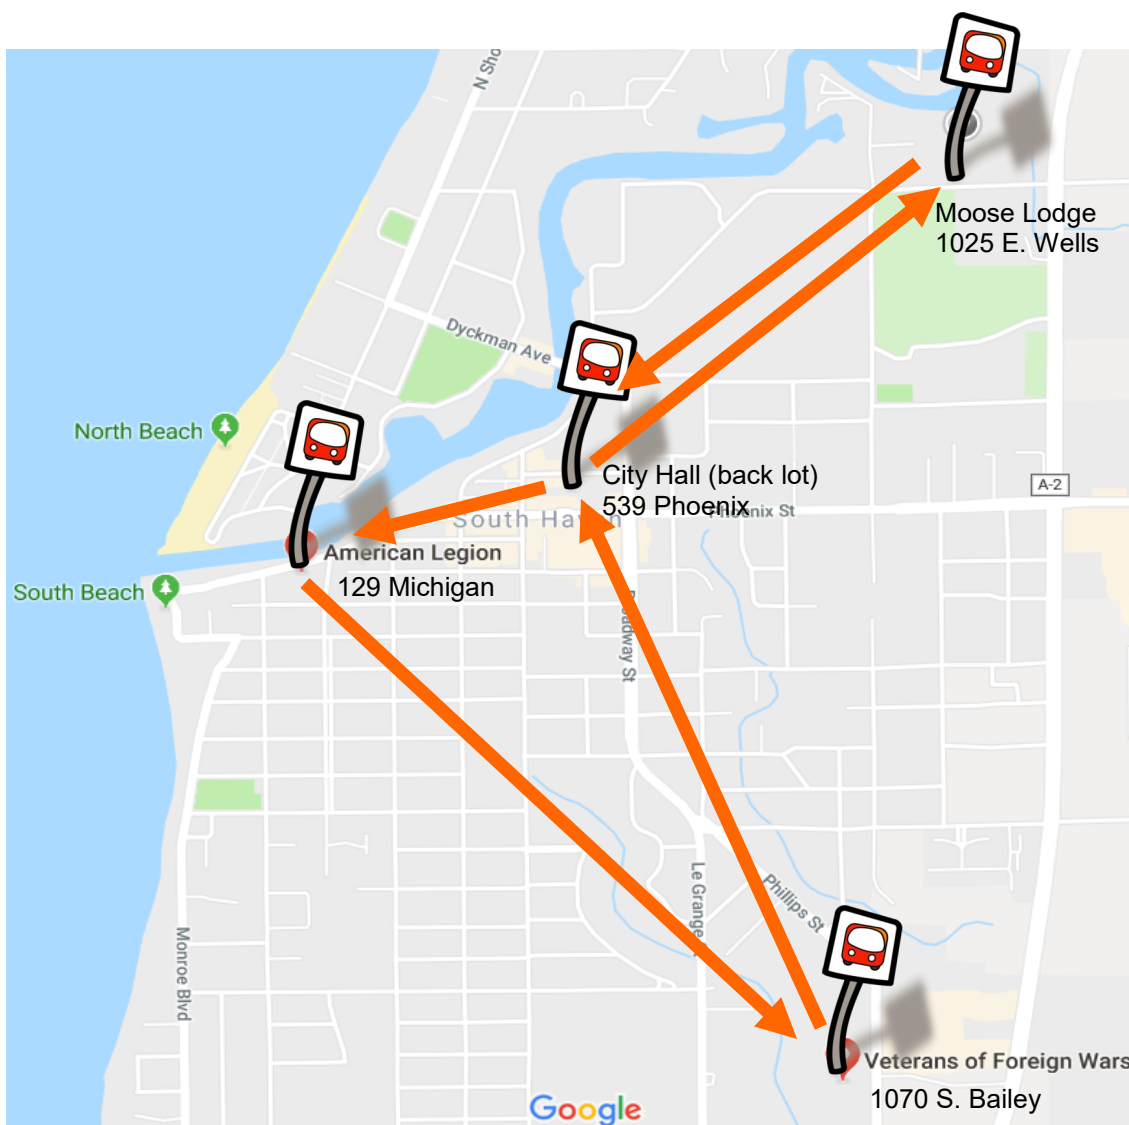

# \*ice breaker

South Haven, MI

# EVENT SHUTTLE

## SATURDAY noon-10pm

Moose Lodge Family Center  
1025 E. Wells St.

South Haven City Hall (back lot)  
539 Phoenix St.

American Legion Post #49  
129 Michigan Ave.

Veterans of Foreign Wars Post #667  
1070 S. Bailey Ave.

### Route:

American Legion → VFW → City Hall →  
Moose Lodge → City Hall → American Legion

Complimentary shuttle rides sponsored by American Legion Post #49, South Haven Moose Family Center and South Haven VFW Post 667!