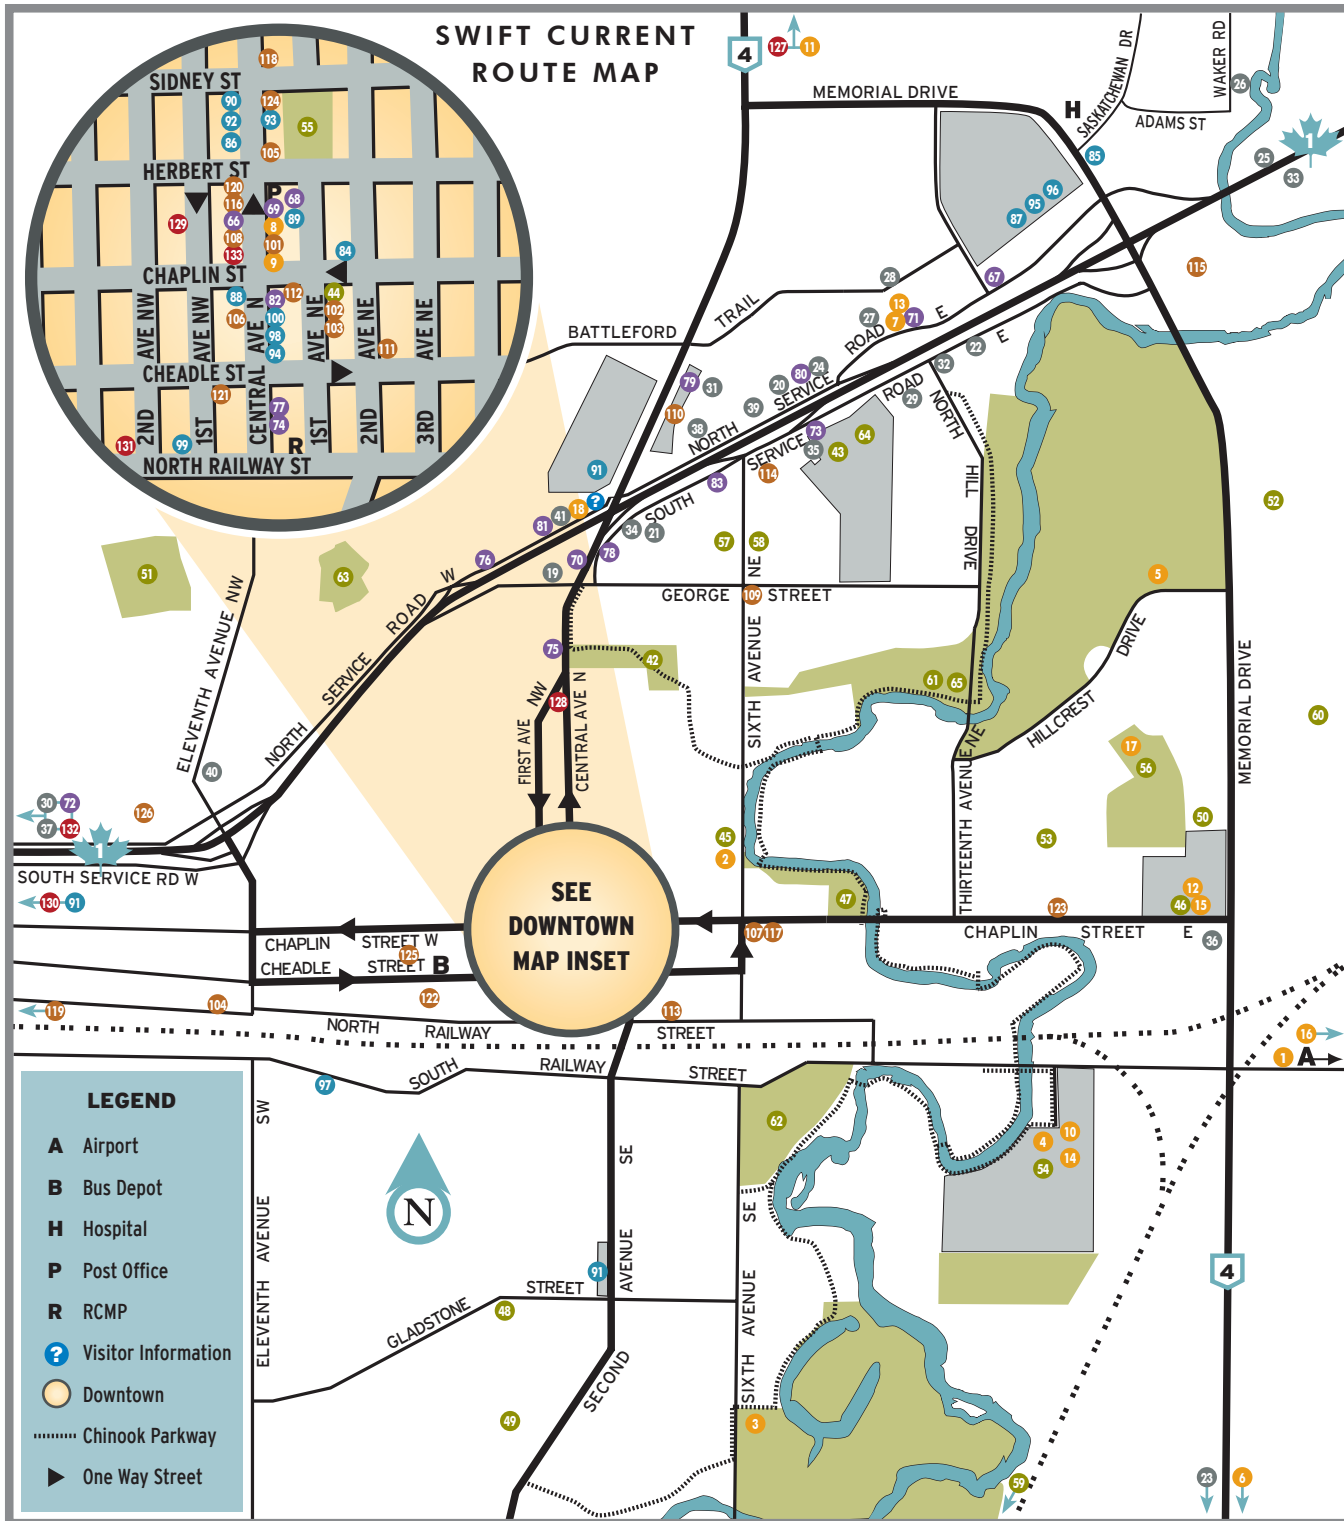

ATTRACTIONS

- 1 Agricultural Research Centre
- 2 Art Gallery & Library
- 3 Chinook Golf Course
- 4 Doc's Town Heritage Village
- 5 Elmwood Golf & Country Club
- 6 Grasslands National Park
- 7 Living Sky Casino
- 8 Lyric Theatre
- 9 Market Square
- 10 Mennonite Heritage Village
- 11 Sask Landing Golf Resort
- 12 Saskatchewan Hockey Hall of Fame
- 13 Sky Centre
- 14 Speedy Creek Raceway
- 15 Swift Current Broncos
- 16 Swift Current Drag Racing
- 17 Swift Current Indians
- 18 Swift Current Museum

ACCOMMODATIONS

- 19 Best Western Plus Inn & Suites
- 20 Caravel Motel
- 21 City Centre Motel
- 22 Comfort Inn
- 23 Country Comfort B & B
- 24 Days Inn
- 25 Gramma Bep's B & B
- 26 Green Hectares B & B
- 27 Holiday Inn Express
- 28 Home Inn & Suites
- 29 Howard Johnson Inn
- 30 K Motel
- 31 Motel 6
- 32 Paradise Inn
- 33 Ponderosa MH & RV Park
- 34 Rainbow Motel
- 35 Safari Inn Motel
- 36 Silver Saddle Suites
- 37 Skyline Country Retreat
- 38 Super 8 Motel
- 39 Thriflodge
- 40 Trail Campground
- 41 Westwind Motel

CITY PARKS & FACILITIES

- 42 ACT Park
- 43 Aquatic Centre
- 44 City Hall
- 45 Colonel Clifton Centre
- 46 Credit Union i-plex
- 47 Elmwood Park
- 48 Fairview Arena
- 49 Fairview Pool
- 50 Ford Field
- 51 Highland Park
- 52 Hillcrest Cemetery
- 53 Kin Park
- 54 Kinetic Park
- 55 Memorial Park
- 56 Mitchell Field
- 57 Mount Pleasant Burial Park
- 58 Mount Pleasant Cemetery
- 59 OTS Pavilion
- 60 Paterson Park
- 61 Riverdene Park
- 62 Riverside Park
- 63 Saultheaux Park
- 64 S.C. Comprehensive High School
- 65 SK8 Park

RESTAURANTS

- 66 Bombayman's Restaurant
- 67 Boston Pizza
- 68 Buffalo Brew Pub
- 69 Casey's Dining Room
- 70 H & T Gardens Express
- 71 Horizons Restaurant
- 72 K Steak House
- 73 Kurt's KFC
- 74 Louie D's Lounge
- 75 Mei Mei Chinese Restaurant
- 76 MISO house Japanese Restaurant
- 77 Modern Family Restaurant
- 78 Original Joe's
- 79 Russell Up Some Grub Family Diner
- 80 Smiley's Lounge
- 81 TNT Restaurant
- 82 Urban Ground Coffeehouse
- 83 Wong's Kitchen

SHOPPING

- 84 7th Heaven
- 85 Canadian Tire
- 86 Cowtown/Masterfeeds
- 87 EtCetera EtCetera
- 88 Home Hardware
- 89 Kakapelli's
- 90 Pharmasave
- 91 Pioneer Co-op
- 92 Sentiments Home & Gift
- 93 Smart Flowers
- 94 Spattergotch Toy Company
- 95 Staples Business Depot
- 96 Swift Current Mall
- 97 Treen Meats (Treen Packers)
- 98 Unforgettable Bridal, Business & Prom
- 99 Voth's BrandSource
- 100 Yours Truelee Gift Shop

SERVICES

- 101 BMO Bank of Montreal
- 102 Century 21 Accord Realty
- 103 Chamber of Commerce
- 104 Chinook Toilet Rentals
- 105 CIBC
- 106 CKSW/Eagle 94/Magic 97
- 107 Community Futures Southwest
- 108 Copies Xpress
- 109 Entrepreneurial Centre
- 110 Glass Slipper Spa
- 111 Great Plains College
- 112 Innovation Credit Union
- 113 Junction Square Bingo
- 114 Laundry Basket
- 115 Memory Gardens
- 116 Mercator Financial
- 117 Prairie Post
- 118 Re/Max
- 119 Robertson Rentals
- 120 Scotiabank
- 121 Sign Here Signs
- 122 Southwest Booster
- 123 Southwest TV News
- 124 Stark & Marsh
- 125 W. W. Rentals
- 126 Wheatland Machine Shop

VEHICLE & TRAVEL

- 127 Anchor Marine
- 128 CAA Travel
- 129 Cloud 9 Cyclery
- 130 L.R. Truck Centre
- 131 Standard Motors
- 132 Transport City Service
- 133 WW Smith Insurance & Travel