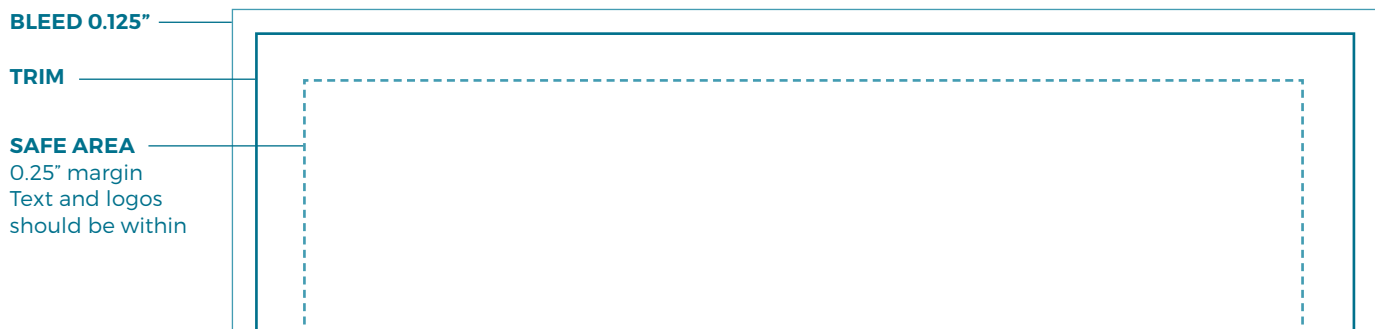

Erie Lifestyles Magazine is distributed to nearly 16,000 households throughout the community, twice per year, with a Spring and Fall issue. The publication features articles highlighting local businesses as well as local community events.

Pricing

PREMIER PLACEMENT AD SPACE

Centerfold - both pages	$2,200	Inside front cover	$895
Centerfold - 1 page	$1,500	1/2 page with Table of contents	$745
Inside back cover	$ 945	1st page inside	$895
Outside back cover	$995		

STANDARD PLACEMENT AD SPACE

Full page	$825	1/2 page	$675

Artwork Specifications

AD TYPE

AD SIZE SPECIFICATIONS

Centerfold single page	5.25W x 8.375H (TRIM: 5.25W X 8.375H BLEED: 5.5W x 8.625H SAFE AREA: 4.75W x 7.875H)
Inside back cover	5.25W x 8.375H (TRIM: 5.25W X 8.375H BLEED: 5.5W x 8.625H SAFE AREA: 4.75W x 7.875H)
Inside front cover	5.25W x 8.375H (TRIM: 5.25W X 8.375H BLEED: 5.5W x 8.625H SAFE AREA: 4.75W x 7.875H)
Outside back cover	5.25W x 5.875H (TRIM: 5.25W X 5.875H BLEED: 5.5W x 6.125H SAFE AREA: 4.75W x 5.625H)
Full page (no bleed)	5.25W x 8.375H
Full page (full bleed)	5.25W x 8.375H (TRIM: 5.25W X 8.375H BLEED: 5.5W x 8.625H SAFE AREA: 4.75W x 7.875H)
1/2 page (no bleed)	5.25W x 4.1875

REQUIREMENTS: CMYK, 300 dpi, JPG or PDF file format. We will not accept files that do not meet these specifications, but are happy to recommend a resource to help make the necessary adjustments for you.
Pricing does not include ad design or resizing.

FOR MORE INFORMATION OR TO RESERVE AD SPACE
CONTACT THE ERIE CHAMBER OF COMMERCE AT:

303-828-3440 | erie@eriechamber.org

235 Wells Street | PO Box 97 | Erie, CO 80516

ERIECHAMBER.ORG

NEED AD DESIGN HELP?

Contact Hofmeister Creative for an estimate:
303.828.3921 | karen@hofmeistercreative.com

hof.meis-ter

smart branding. strategic design.

hofmeistercreative.com