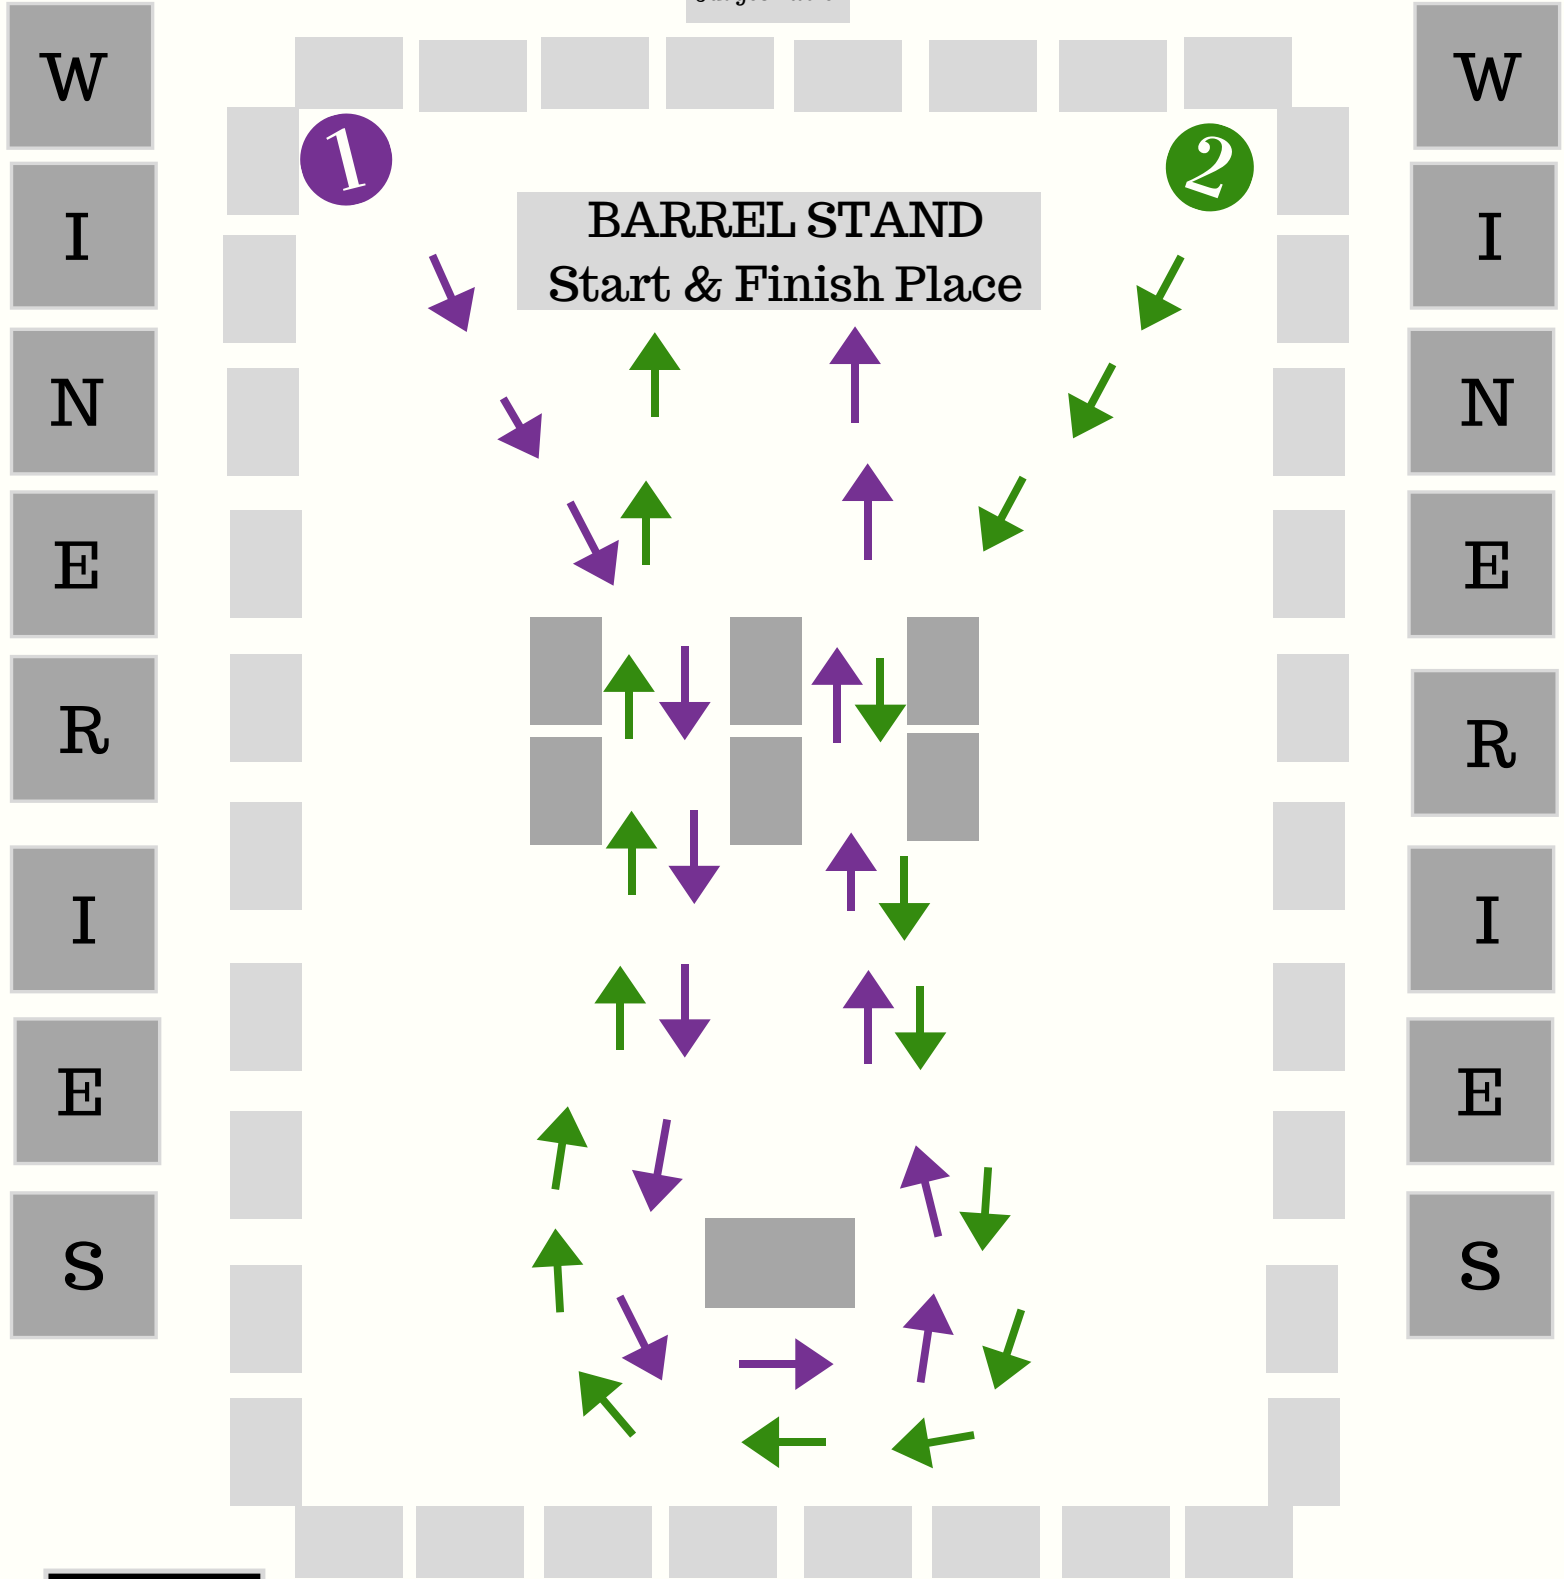

Sacramento St. & Lodi Arch

Riser Seating
& VIP

Judges Table

Pine St.

School St.