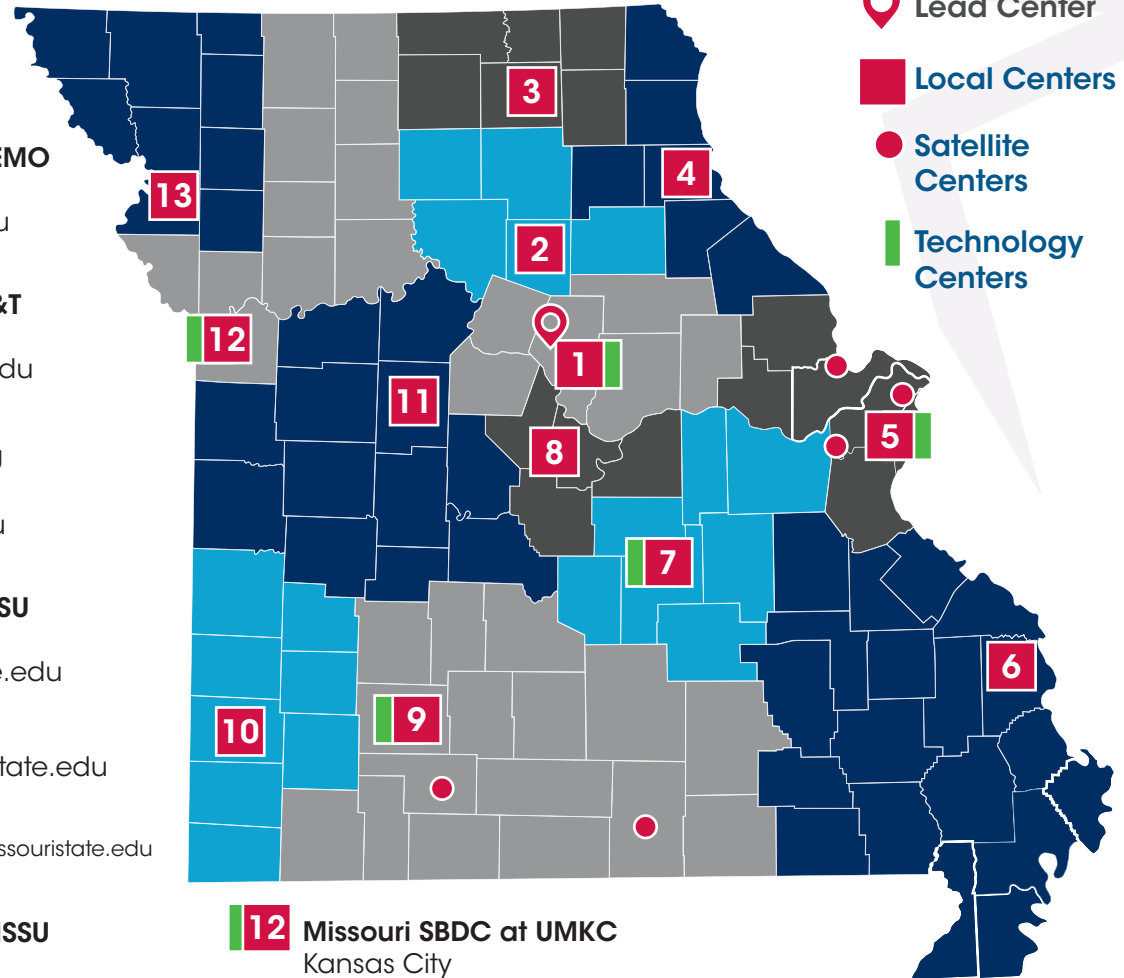

**3** Missouri SBDC in  
Northeast Region  
Kirksville  
cchrisman@kirksvillecity.com

**4** Missouri SBDC at HREDC  
Hannibal  
sbdc@hredc.com

**5** Missouri SBDC in St. Louis Region  
St. Louis Downtown  
watsonly@missouri.edu

**6** Missouri SBDC at SEMO  
Cape Girardeau  
jpallesen@semo.edu

**7** Missouri SBDC at S&T  
Rolla  
leathermank@mst.edu

**8** Missouri SBDC at LU  
Jefferson City  
carterl@lincolnu.edu

**9** Missouri SBDC at MSU  
Springfield  
cirons@missouristate.edu

- Ozark  
cirons@missouristate.edu
- West Plains  
darrellhampsten@missouristate.edu

**10** Missouri SBDC at MSSU  
Joplin  
robinson-l@mssu.edu

**11** Missouri SBDC at SFCC  
Sedalia  
kasbury1@sfccmo.edu

 **Lead Center**  
Columbia  
tuckergd@missouri.edu

**12** Missouri SBDC at UMKC  
Kansas City  
dehartc@umkc.edu

**13** Missouri SBDC at NMSU  
St. Joseph  
lobina@nwmissouri.edu

-  Lead Center
-  Local Centers
-  Satellite Centers
-  Technology Centers