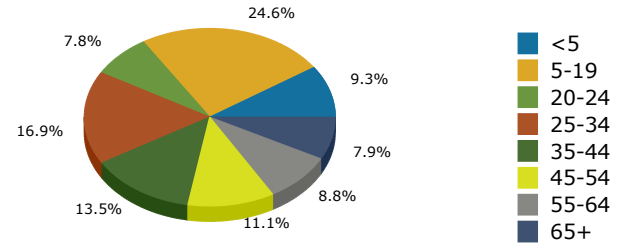

2018 Population by Race

2018 Population by Age

Households

2018 Home Value

2018-2023 Annual Growth Rate

Household Income

Source: U.S. Census Bureau, Census 2010 Summary File 1. Esri forecasts for 2018 and 2023.