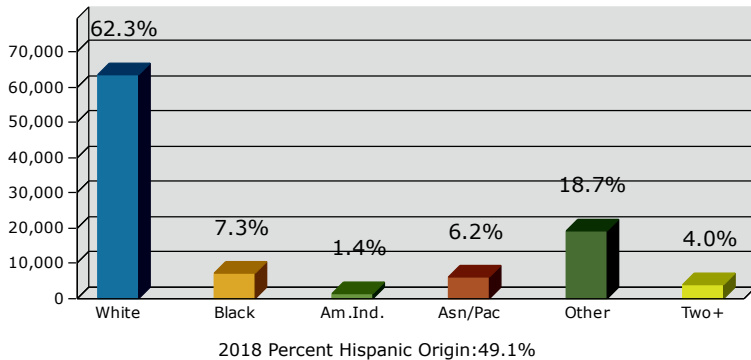

Households

2018 Population by Race