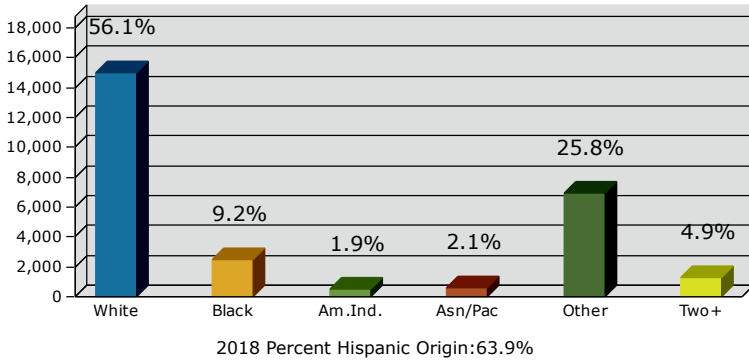

2018 Population by Race

2018 Population by Age

Households

2018 Home Value

2018-2023 Annual Growth Rate

Household Income

Source: U.S. Census Bureau, Census 2010 Summary File 1. Esri forecasts for 2018 and 2023.