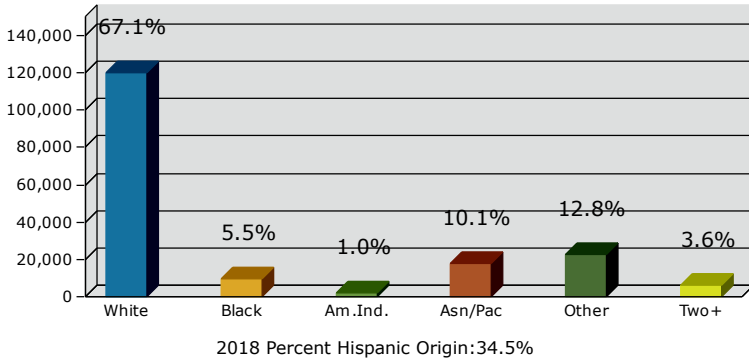

2018 Population by Race

2018 Population by Age

Households

2018 Home Value

2018-2023 Annual Growth Rate

Household Income

Source: U.S. Census Bureau, Census 2010 Summary File 1. Esri forecasts for 2018 and 2023.