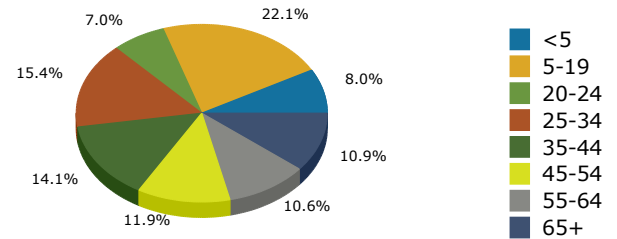

2018 Population by Race

2018 Population by Age

Households

2018 Home Value

2018-2023 Annual Growth Rate

Household Income

Source: U.S. Census Bureau, Census 2010 Summary File 1. Esri forecasts for 2018 and 2023.