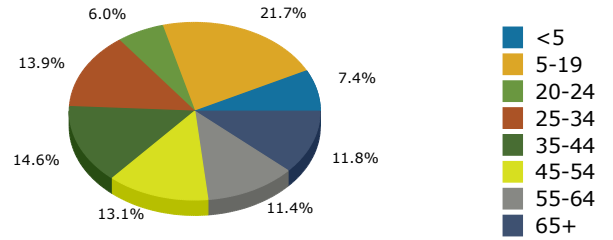

2018 Population by Race

2018 Population by Age

Households

2018 Home Value

2018-2023 Annual Growth Rate

Household Income

Source: U.S. Census Bureau, Census 2010 Summary File 1. Esri forecasts for 2018 and 2023.