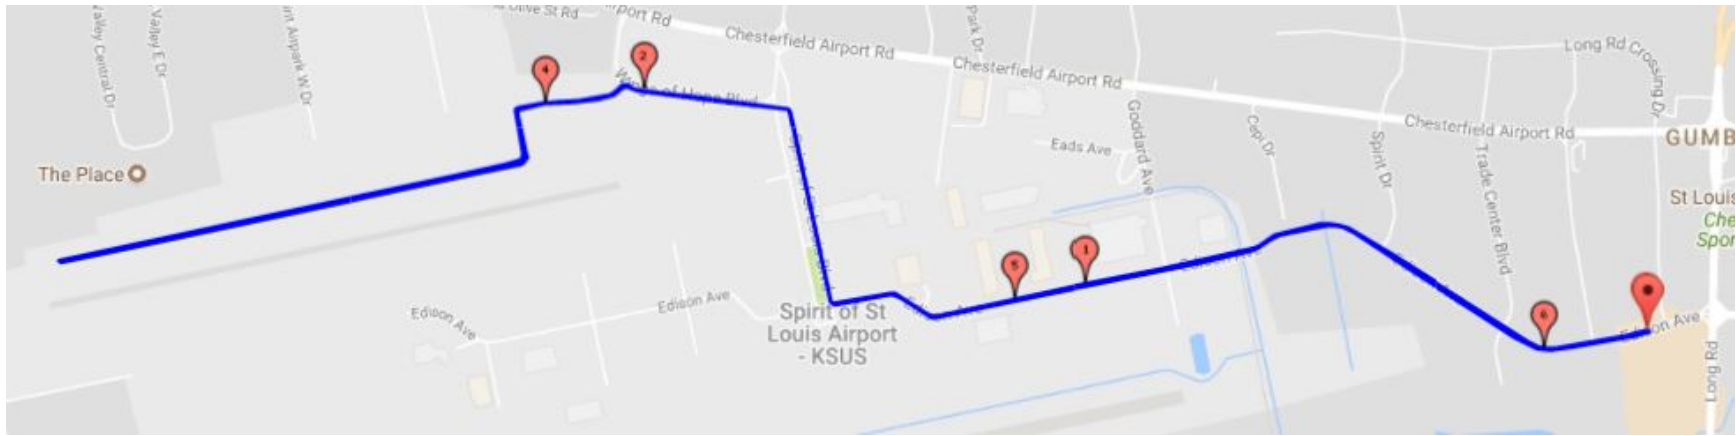

BLOSSOM BOLT 10K COURSE

CHESTERFIELD, MO

Start on Edison Ave west of Chesterfield Business Parkway, west on Edison Ave to Spirit of St. Louis Blvd, north on northbound Spirit of St. Louis Blvd to Wings of Hope Blvd, west on Wings of Hope Blvd to Wings of Hope driveway, west on Wings of Hope driveway to Wings of Hope Taxiway, south on Wings of Hope Taxiway to Foxtrot Taxiway, west on Foxtrot Taxiway to Turn-Around east of Taxiway to Runway, west on Foxtrot Taxiway to Wings of Hope Taxiway, north on Wings of Hope Taxiway to Wings of Hope driveway, east on Wings of Hope Driveway to Spirit of St. Louis Blvd, south on northbound Spirit of St. Louis Blvd to Edison Ave, east on Edison Ave to Finish at Start.