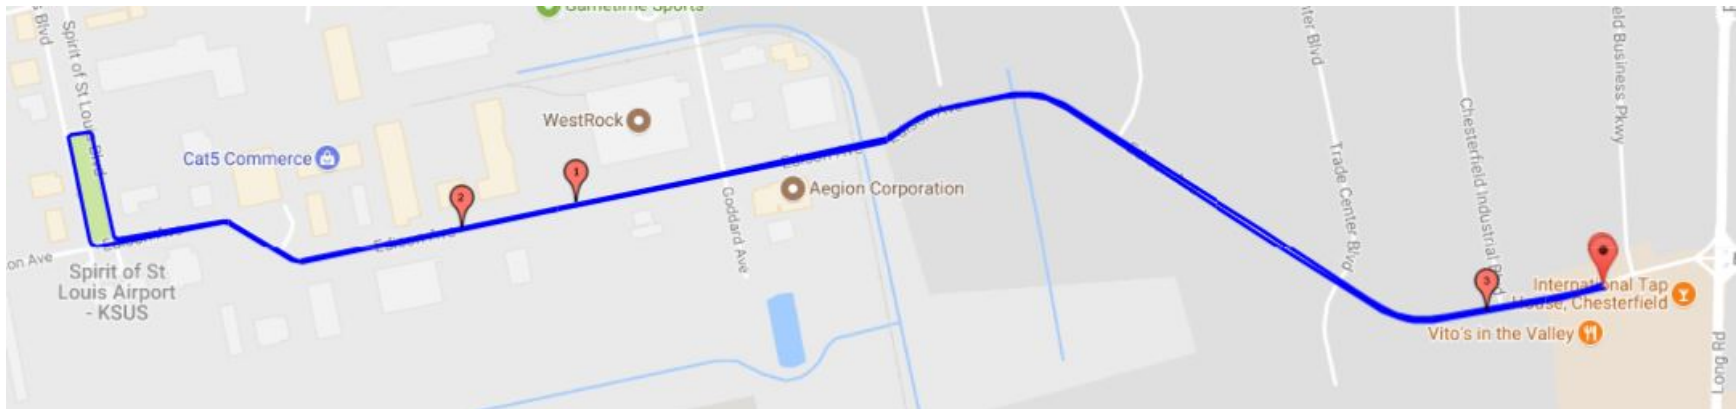

BLOSSOM BOLT 5K COURSE

CHESTERFIELD, MO

Start on Edison Ave. west of Chesterfield Business Parkway, west on Edison Ave. to Spirit of St. Louis Blvd., north on northbound Spirit of St. Louis Blvd. to north end of Boeing Park, west (on street connecting northbound & southbound Spirit of St. Louis Blvd.) to southbound Spirit of St. Louis Blvd., south on southbound Spirit of St. Louis Blvd. to Edison Ave., east on Edison Ave. to Finish at Start.