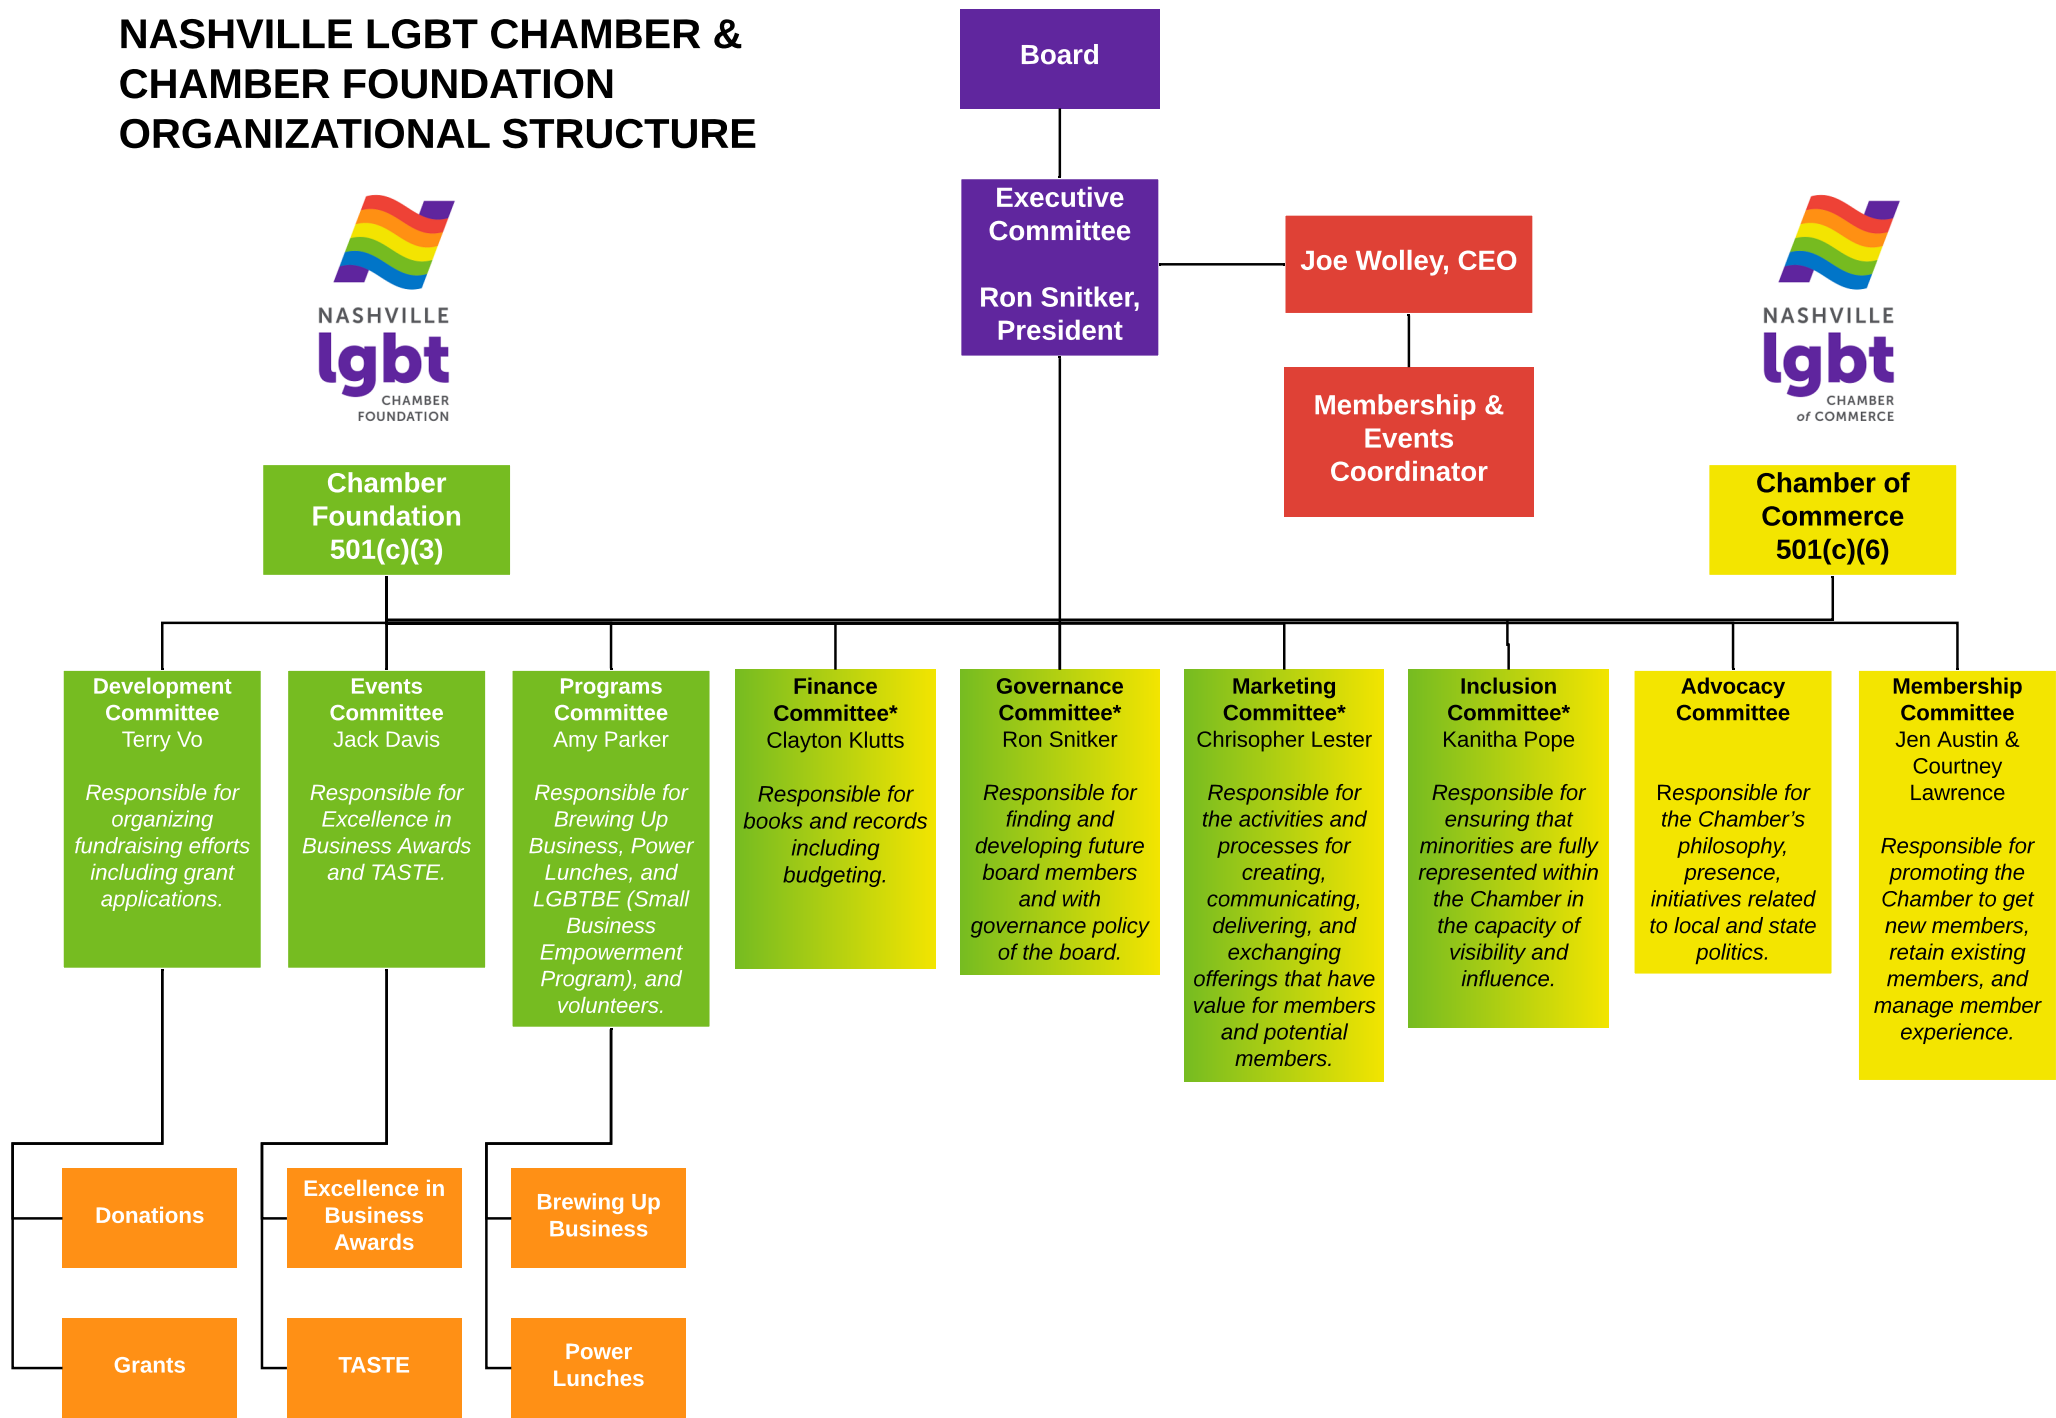

NASHVILLE LGBT CHAMBER & CHAMBER FOUNDATION ORGANIZATIONAL STRUCTURE

Updated November 2018

*Supports both the Chamber and the Foundation