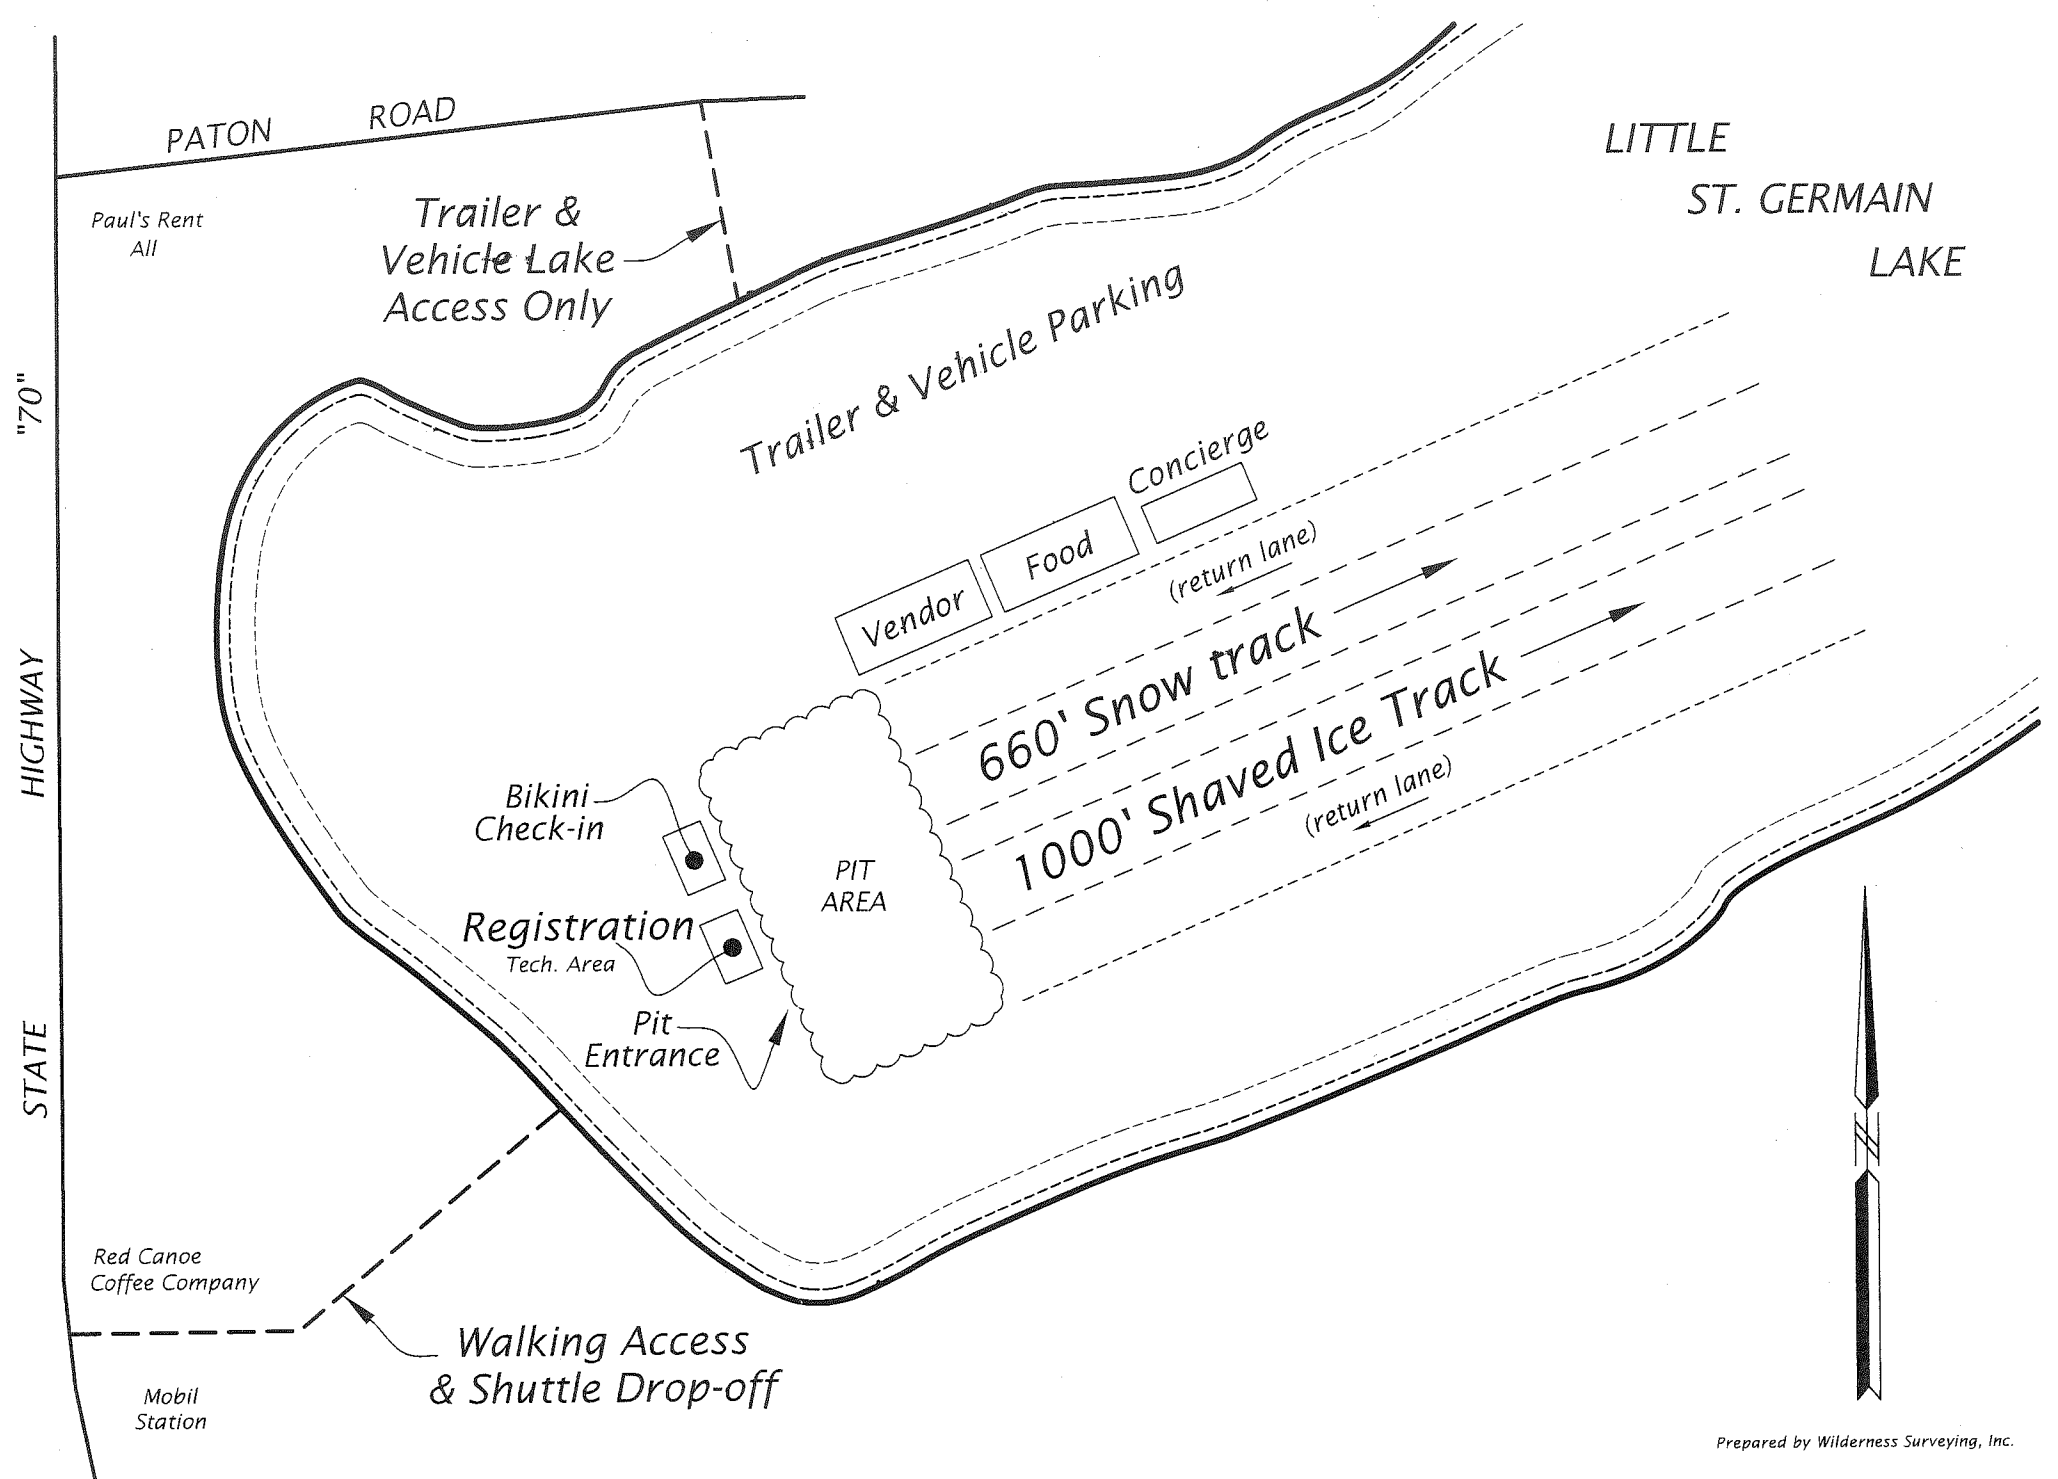

DISCOVER WISCONSIN
proudly presents
**ST. GERMAIN ANNUAL
 RADAR RUN**

Prepared by Wilderness Surveying, Inc.