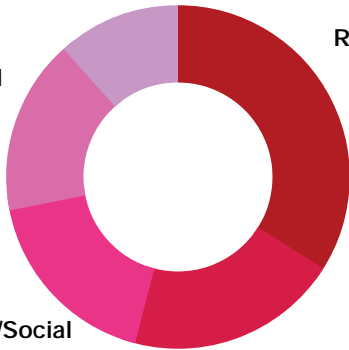

Pennington County

Pennington County Courthouse

PO Box 616
101 Main Ave N
Thief River Falls, MN 56701-0616
218-683-7000
co.pennington.mn.us
Monday - Friday, 8 a.m. - 4:30 p.m.

Population

13,930 - 2010 Census
13,584 - 2000 Census
13,306 - 1990 Census
15,258 - 1980 Census

Business Sectors

Finance/Insur.
12%

Retail Trade
34%

Hotel & Food
17%

Health/Social
18%

Other Services
20%

- 2010 Census

975

COMPANIES

- 2012 Survey of Business Owners

U.S. Congressional District: 7
MN Legislative District: 1A/1B