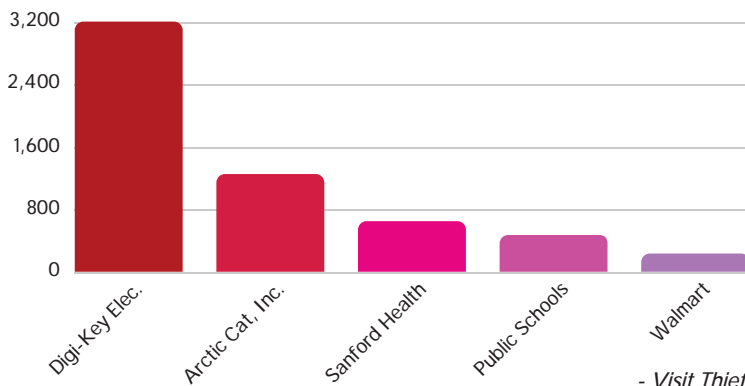

Top 5 Employers

- Visit Thief River Falls