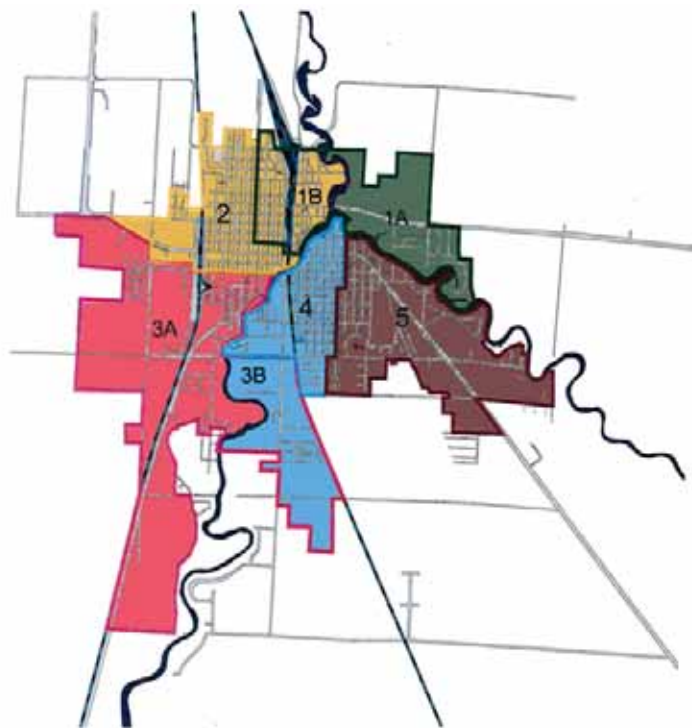

Population

8,573 - 2010 Census
8,410 - 2000 Census
8,010 - 1990 Census
9,105 - 1980 Census

City Council Committees

Administration

- Brown
- Hagen
- Narverud
- Aarestad

Public Works

- Holmer
- Sollom
- Narverud
- Howe

Public Safety/Liquor

- Howe
- Prudhomme
- Aarestad
- Brown

Utilities

- Holmer
- Prudhomme
- Sollom
- Hagen

City Council Meetings are held in the Council Chambers on the first floor of City Hall. They are held on the 1st and 3rd Tuesday of each month at 5:30 p.m. Meeting dates and times for other city boards, commissions, and committees are posted on the City Calendar. For confirmation or more information about city meetings, contact the City Administrator's Office.

Fun Fact

Thief River Falls is the "most Norwegian city in America"; according to the U.S. Census Bureau, almost 50% of city residents are of Norwegian ancestry.