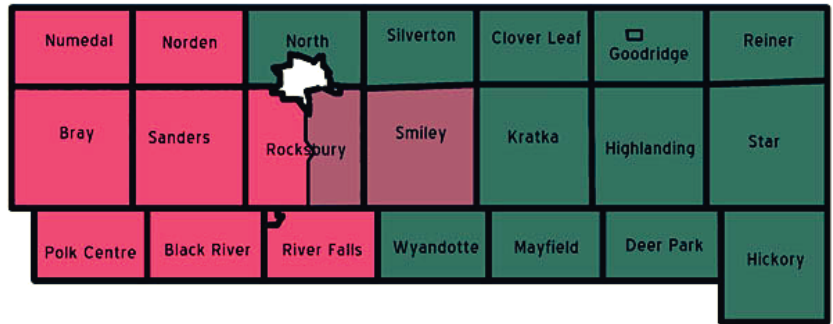

COMPANIES

- 2012 Survey of Business Owners

U.S. Congressional District: 7
MN Legislative District: 1A/1B

County Commissioners

Donald Jensen - District 1
32094 - 120th St NE
Goodridge, MN 56725-9744
(218) 378-4203
djensen@co.pennington.mn.us