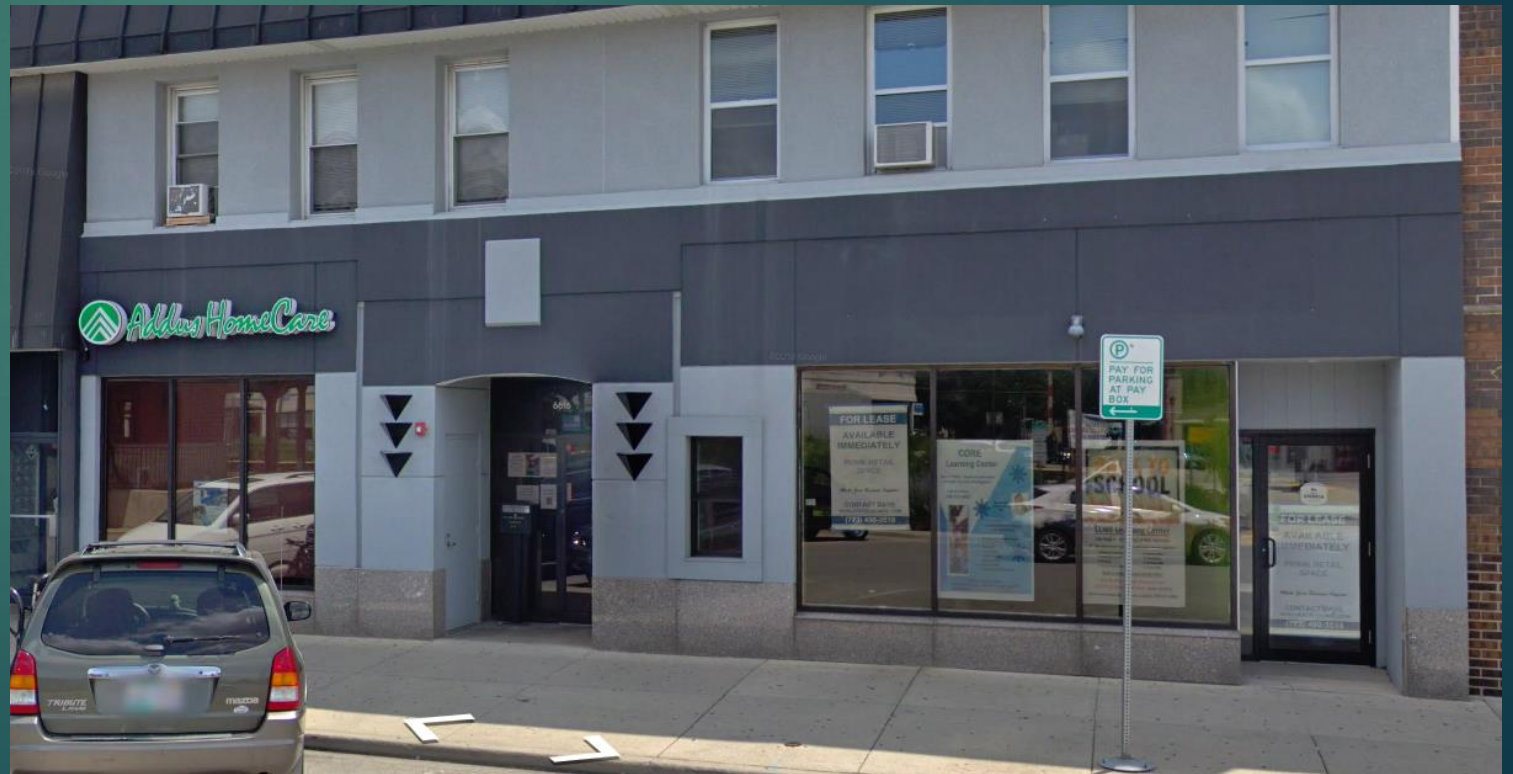

5) 6816 Windsor Ave

- Vacant office
- Ward 1