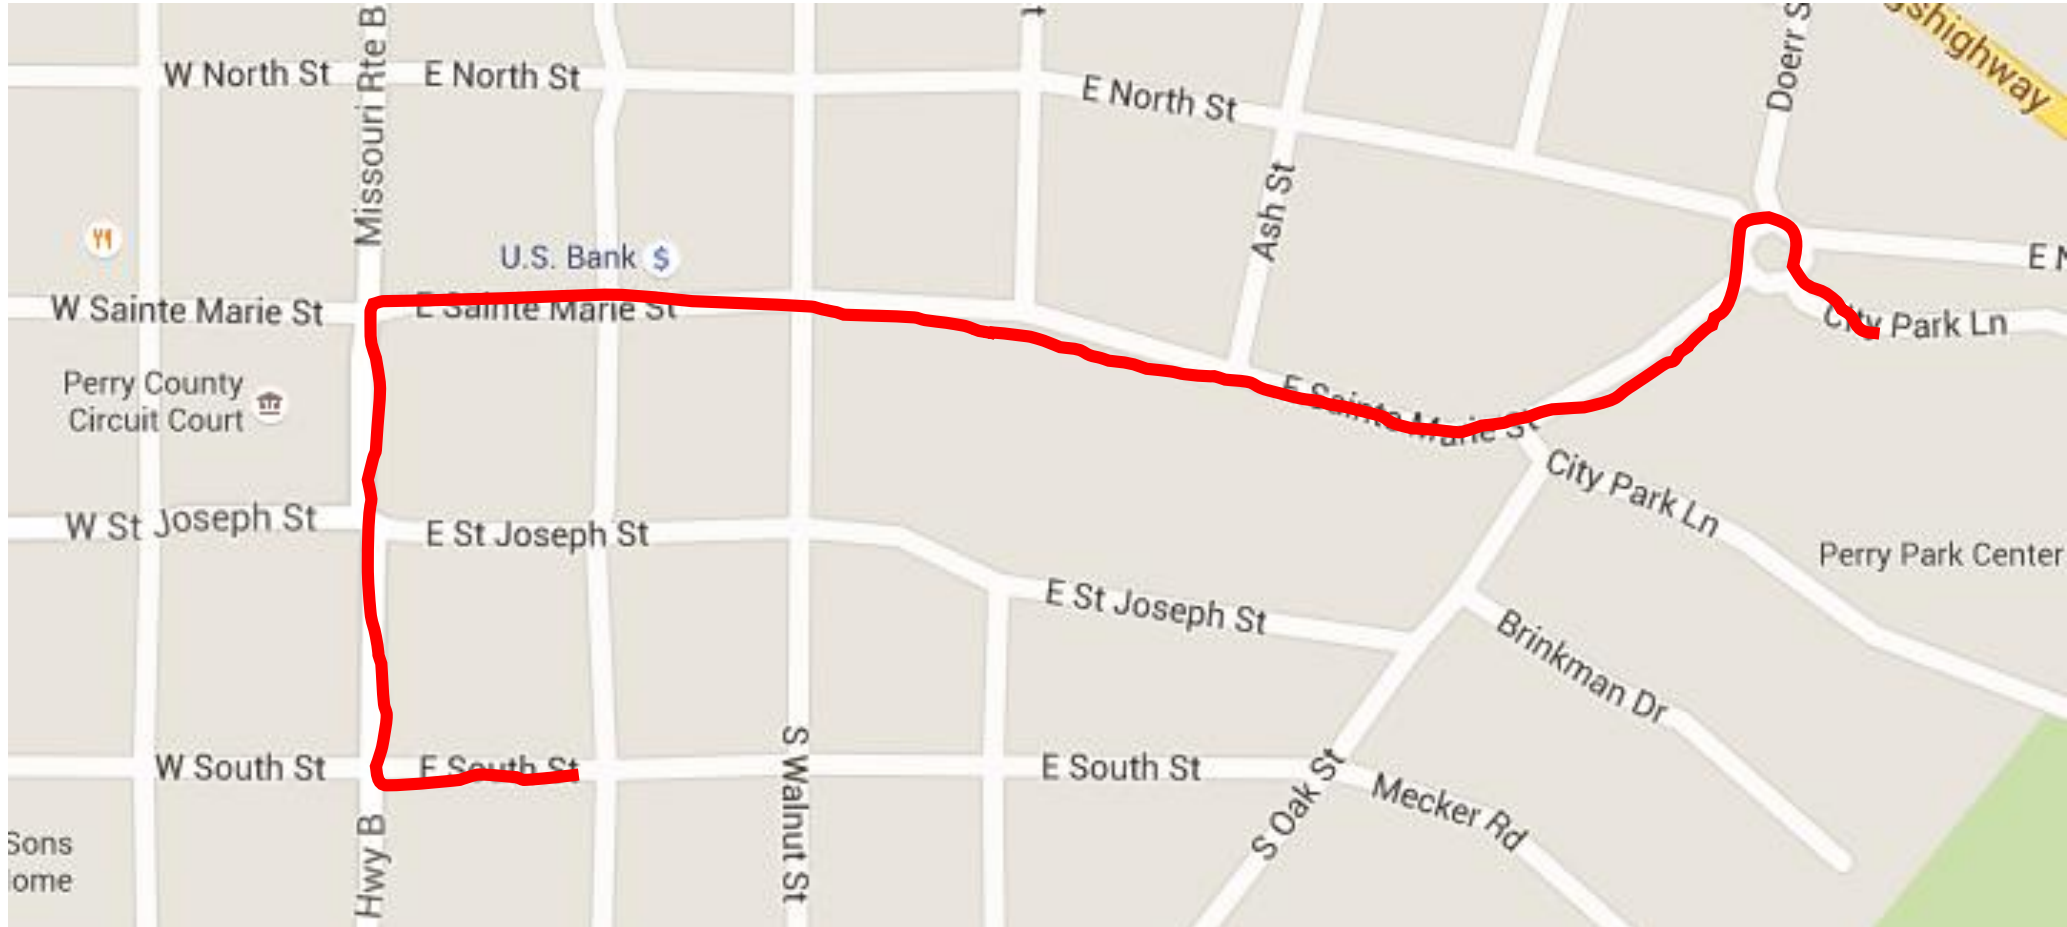

PERRYVILLE MAYFEST PARADE ROUTE

Parade leaves City Park at 6:00 P.M.