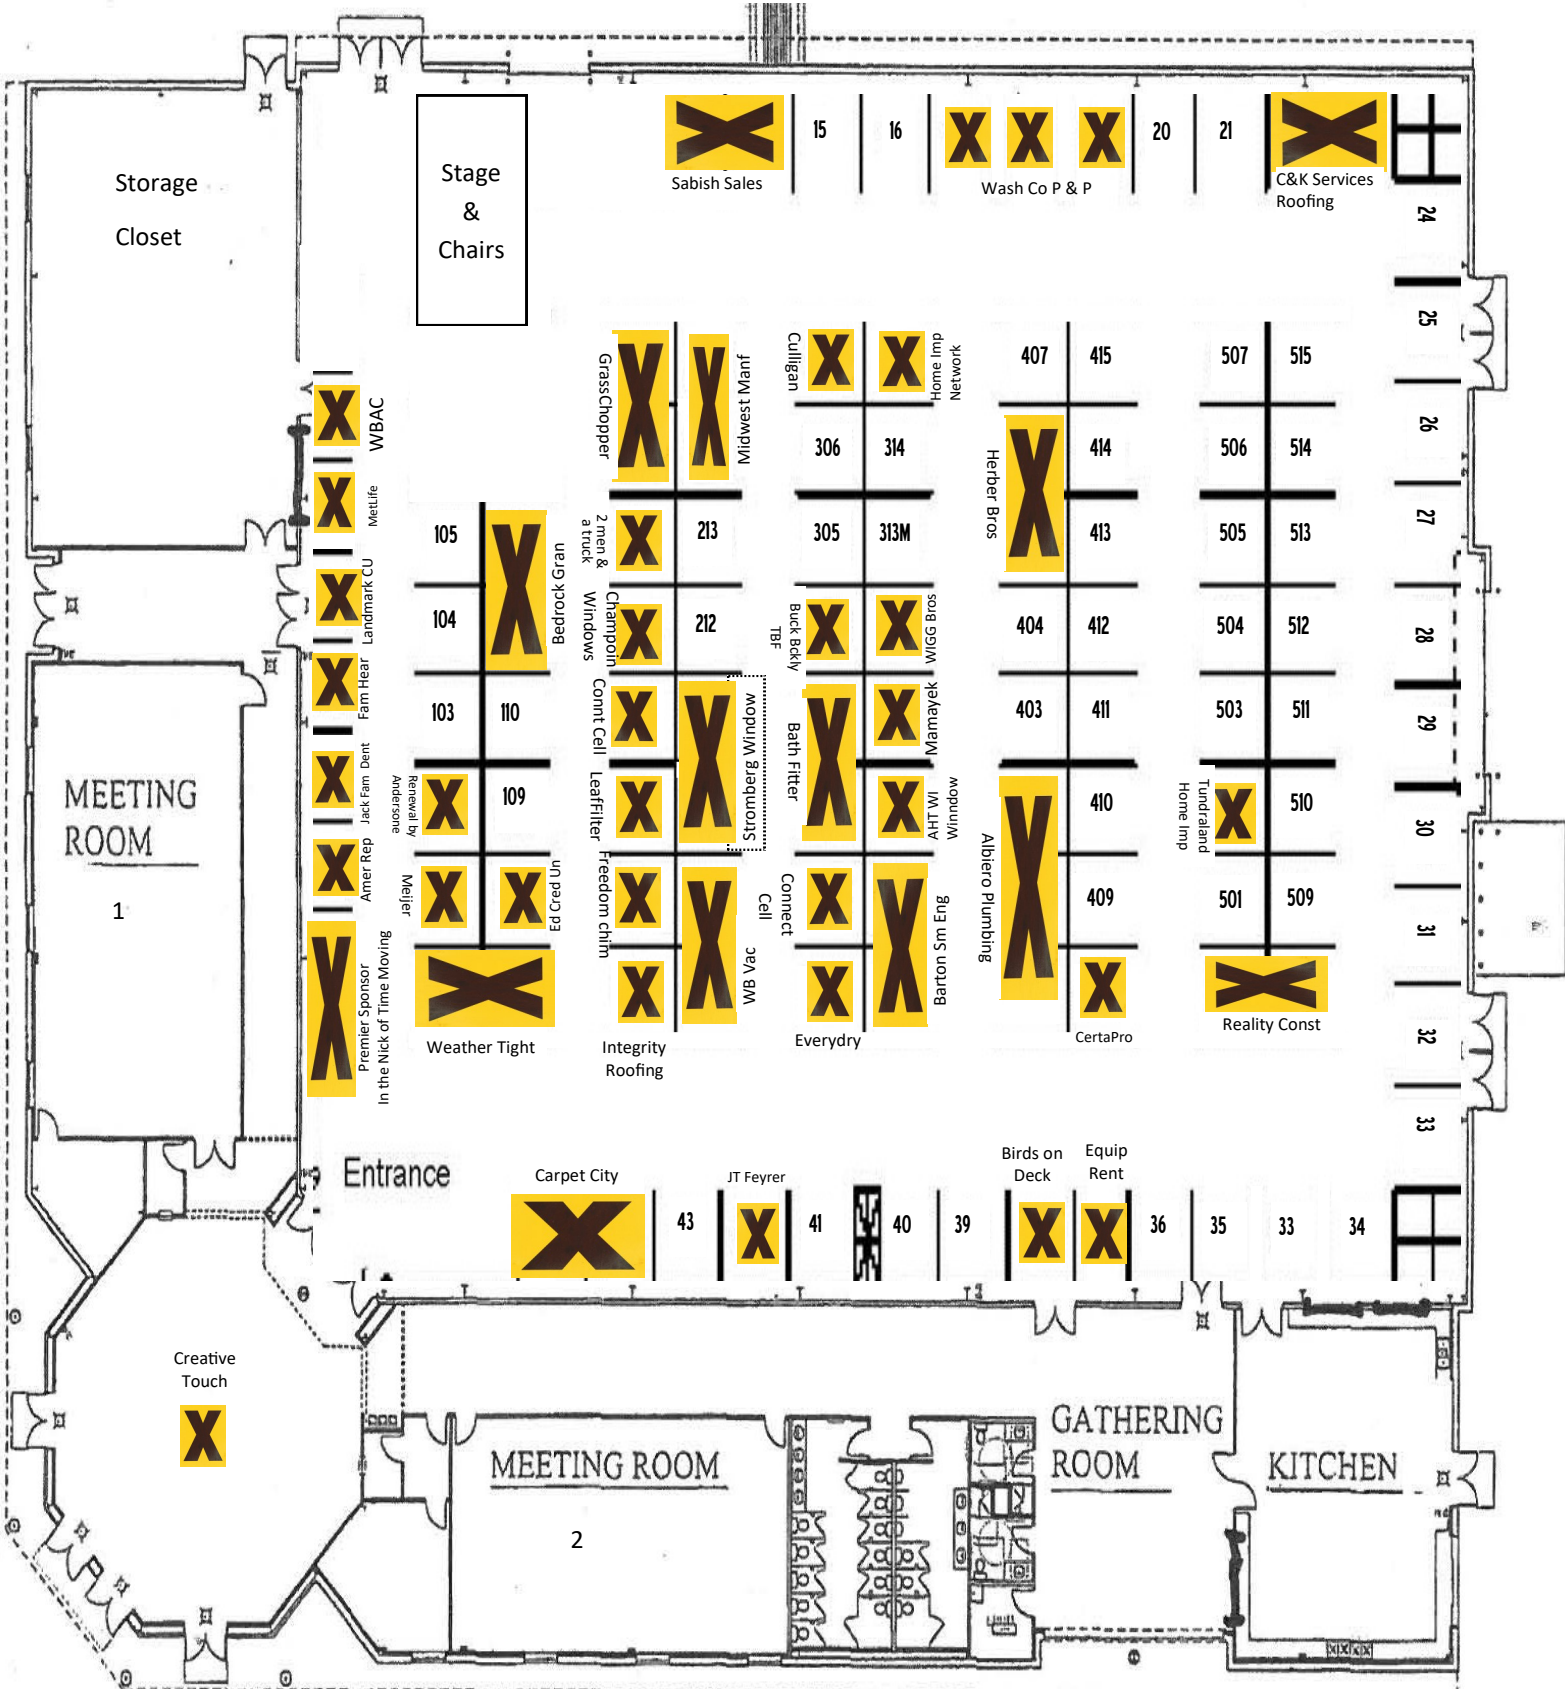

Ziegler Building Floor Plan

Storage Closet

Stage & Chairs

MEETING ROOM

1

Entrance

Creative Touch

MEETING ROOM

2

GATHERING ROOM

KITCHEN

Sabish Sales

Wash Co P & P

C&K Services Roofing

WBAC
MeLife
Landmark CU
Fam Hear
Jack Fam Dent
Amer Rep
Premier Sponsor
In the Nick of Time Moving

105
104
103
110
109
108
107
106
105
104
103
102
101
100
99
98
97
96
95
94
93
92
91
90
89
88
87
86
85
84
83
82
81
80
79
78
77
76
75
74
73
72
71
70
69
68
67
66
65
64
63
62
61
60
59
58
57
56
55
54
53
52
51
50
49
48
47
46
45
44
43
42
41
40
39
38
37
36
35
34
33
32
31
30
29
28
27
26
25
24
23
22
21
20
19
18
17
16
15
14
13
12
11
10
9
8
7
6
5
4
3
2
1