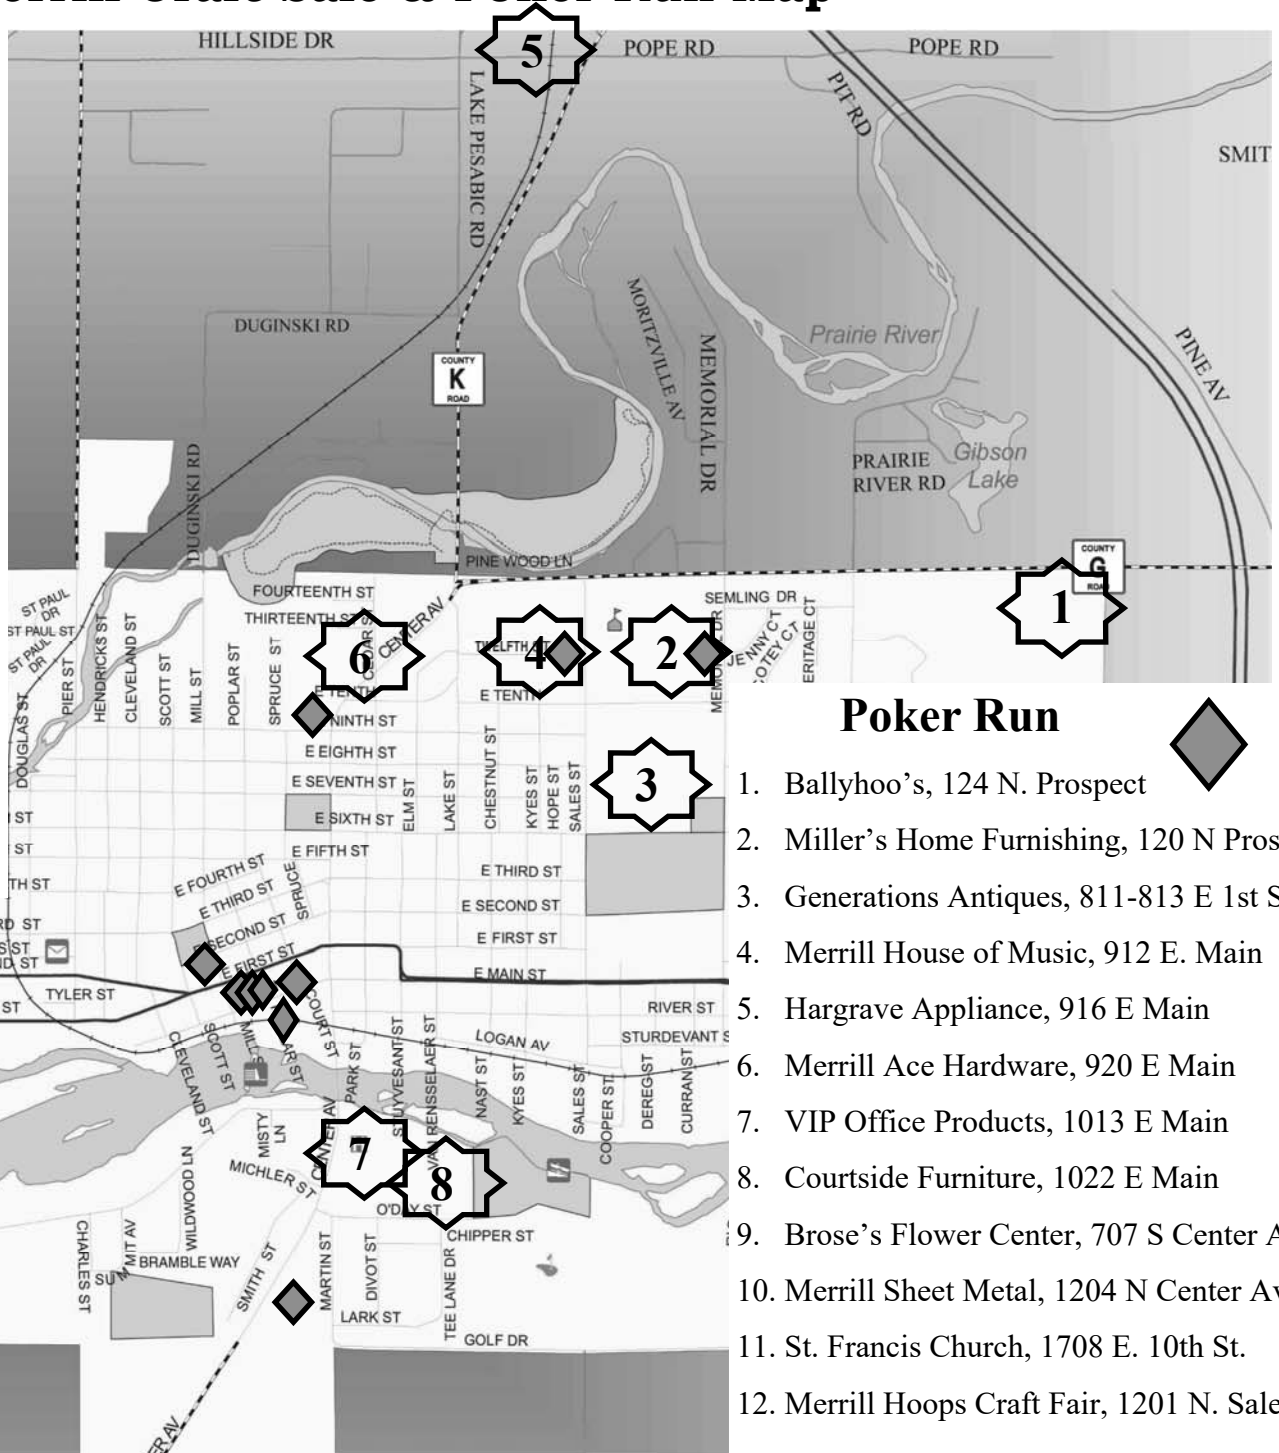

# 2018 Merrill Craft Sale & Poker Run Map

## Craft Sales

1. Church Mutual, 3000 Schuster Dr **8-2pm**
2. Merrill High School, 1201 N Sales St. Enter off of Hwy G. Use Fieldhouse #17 entrance **8-3pm**
3. Pine Crest Nursing Home, 2100 E. 6th St. **8:30-3pm**
4. St. Francis Church, 1708 E 10th St. **8:30-4pm**
5. New Testament Church, N2519 Cty Rd K **9-3pm**
6. Les & Jim's Lincoln Lanes, 1208 N. Center Ave **8:30-3pm**
7. Ascension Good Samaritan Hospital—Menard Center (behind Hospital), 601 S. Center Ave **9-2pm**
8. Bell Tower Residence 1500 O'Day St. **9-3pm**

## Poker Run

1. Ballyhoo's, 124 N. Prospect
2. Miller's Home Furnishing, 120 N Prospect
3. Generations Antiques, 811-813 E 1st St.
4. Merrill House of Music, 912 E. Main
5. Hargrave Appliance, 916 E Main
6. Merrill Ace Hardware, 920 E Main
7. VIP Office Products, 1013 E Main
8. Courtside Furniture, 1022 E Main
9. Brose's Flower Center, 707 S Center Ave
10. Merrill Sheet Metal, 1204 N Center Ave
11. St. Francis Church, 1708 E. 10th St.
12. Merrill Hoops Craft Fair, 1201 N. Sales St