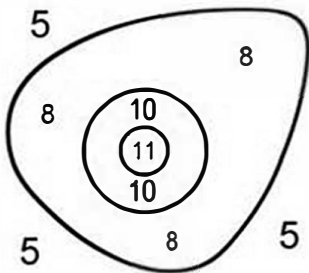

2020 Timberfest Bow Shoot

Saturday, October 5th
11 a.m.

Grace Fellowship Bible Church

www.huntersrefuge.com

Bow shoot sponsored by
Hunter's Refuge
7013 Dollarway Rd, White Hall
501-247-9000

Prizes will be awarded in four age groups. 1) ages 6-8 2) ages 9-12
3) ages 13-16 and 4) ages 17 & up

Shooting times and distances:

11:00 - 11:30	Age 6-8	Shooting will be from 10 yards
11:30 - 12:00	Age 9-12	Shooting will be from 20 yards
12:00 - 1:00	Age 13-16	Shooting will be from 25 yards
1:00 - 2:00	Age 17 and up	Shooting will be from 30 yards

Each archer will shoot have two minutes per target and will shoot five (5) arrows at each target. Once the archer has shot at each target, the score of each target will be tabulated, all target totals will be added together and divided by the number of targets to determine the final score.

Example: Five arrows shot at deer with a total of 49, five arrows at bear with a total of 48 and five arrows at turkey with a total of 40 added together are 137. 137 divided by 3 is a final score of 45.6