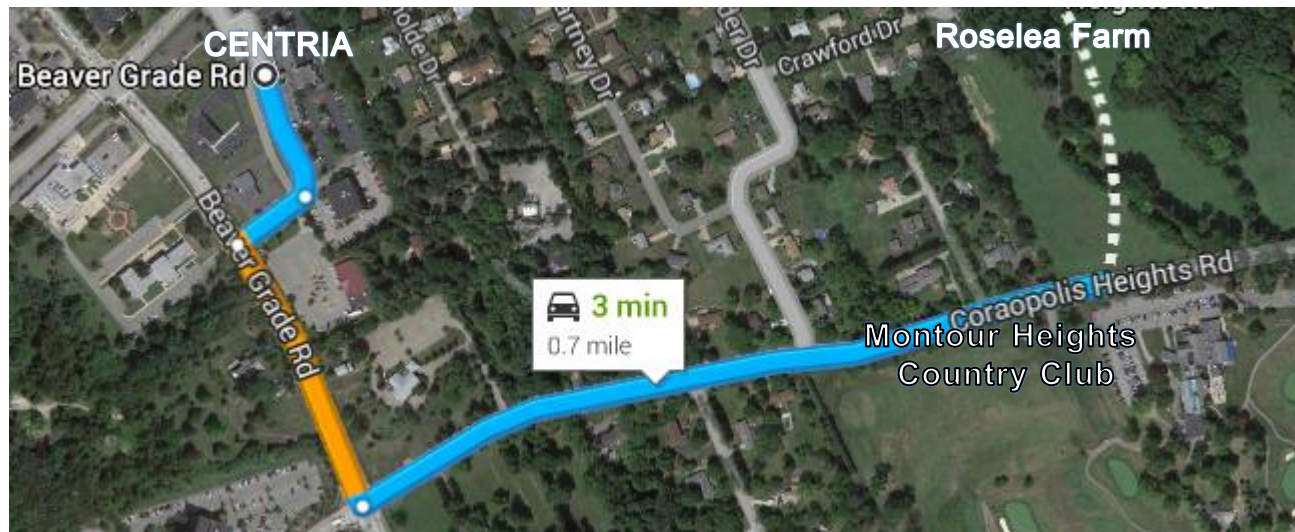

Summer Gala Parking & Shuttle Stop

CENTRIA Parking Lot
1005 Beaver Grade Road
Coraopolis, PA 15108

Event Check-in Will take place at the Shuttle Stop in the CENTRIA Parking Lot

The Summer Gala Shuttle will run continuously between Roselea Farm and the CENTRIA parking lot from 5:15pm until 8:45pm.