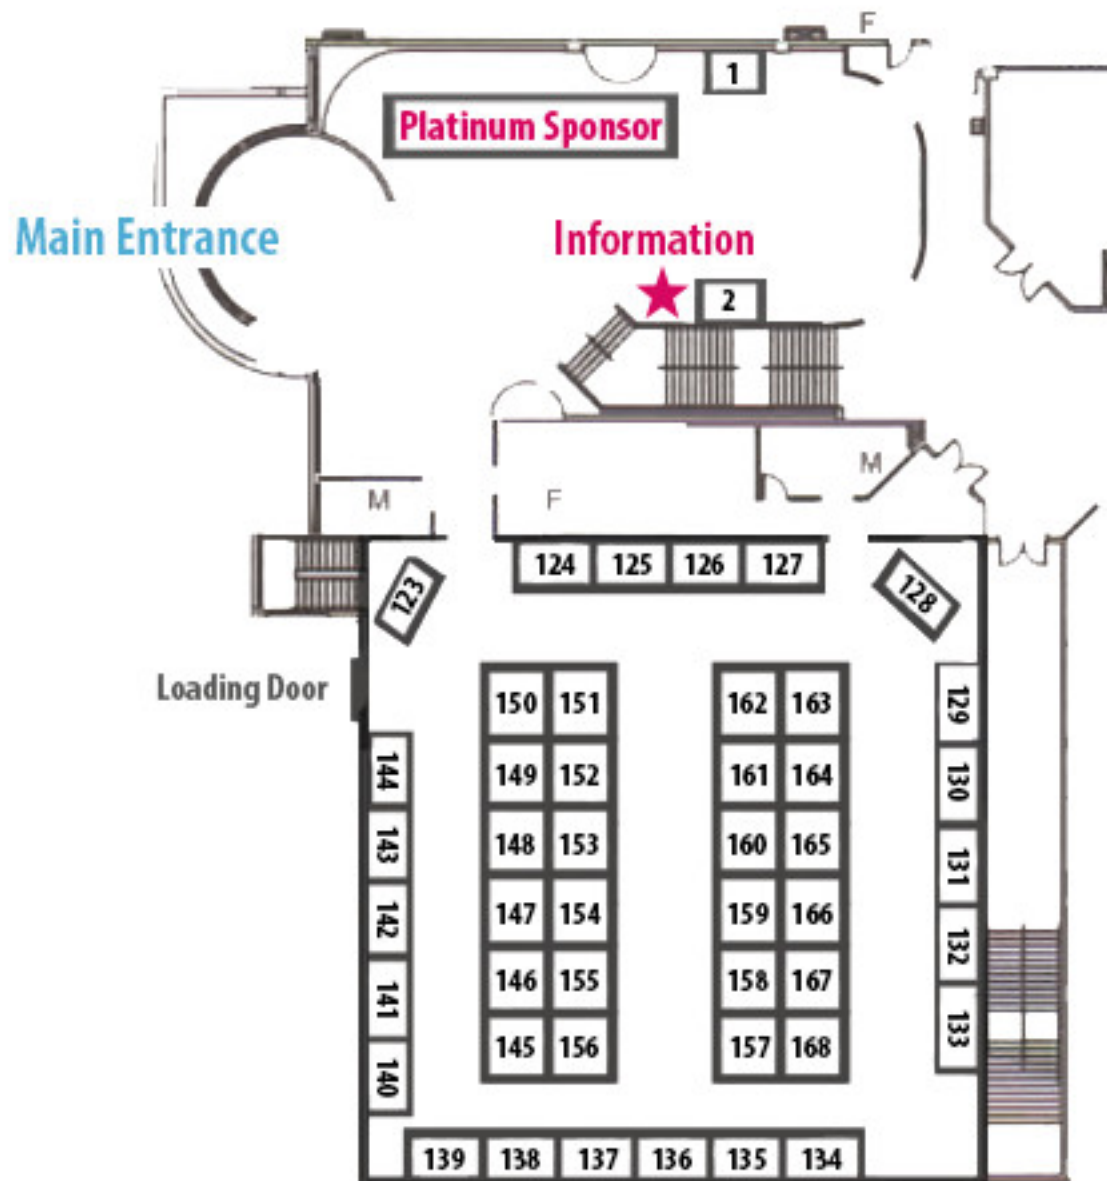

Yellowknife CHAMBER **SPRING**  
**TRADE SHOW**

Ed Jeske Arena

■ First Aid

Community DND Gym Loading Door

Shorty Brown Arena