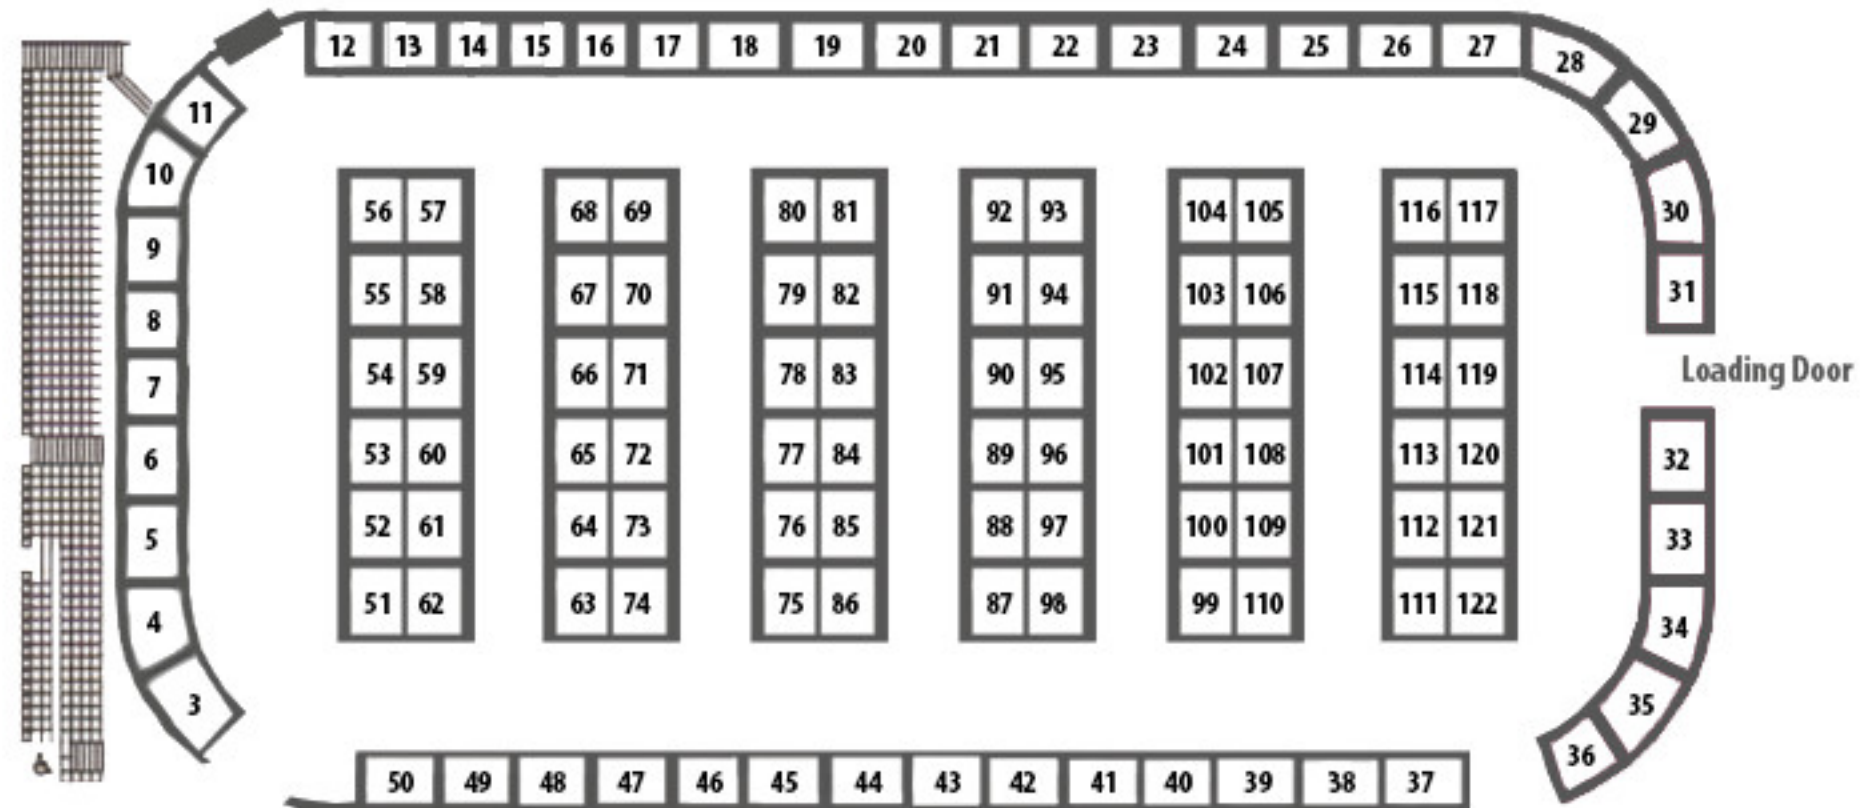

Yellowknife CHAMBER **SPRING**  
**TRADE SHOW**

Ed Jeske Arena

■ First Aid

Community DND Gym Loading Door

Shorty Brown Arena