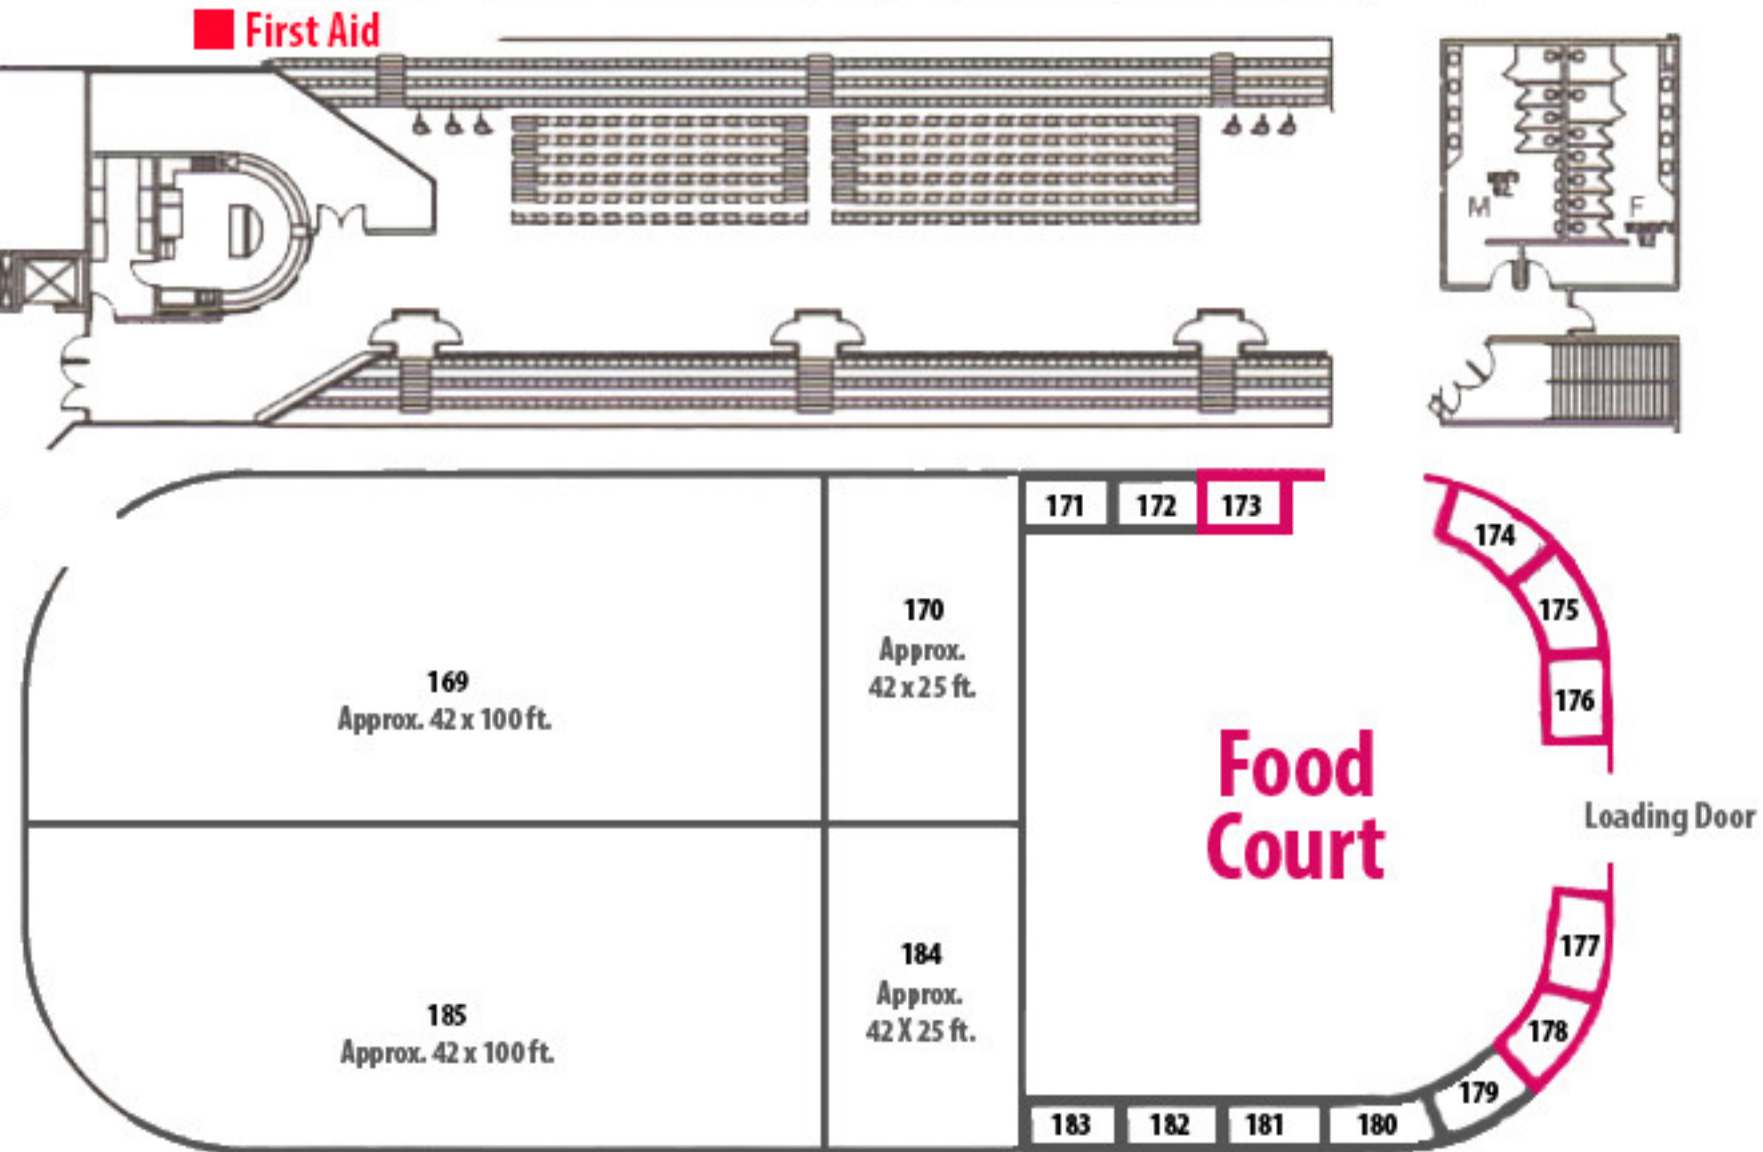

Yellowknife CHAMBER **SPRING**  
**TRADE SHOW**

Ed Jeske Arena

■ First Aid

Community DND Gym Loading Door

Shorty Brown Arena