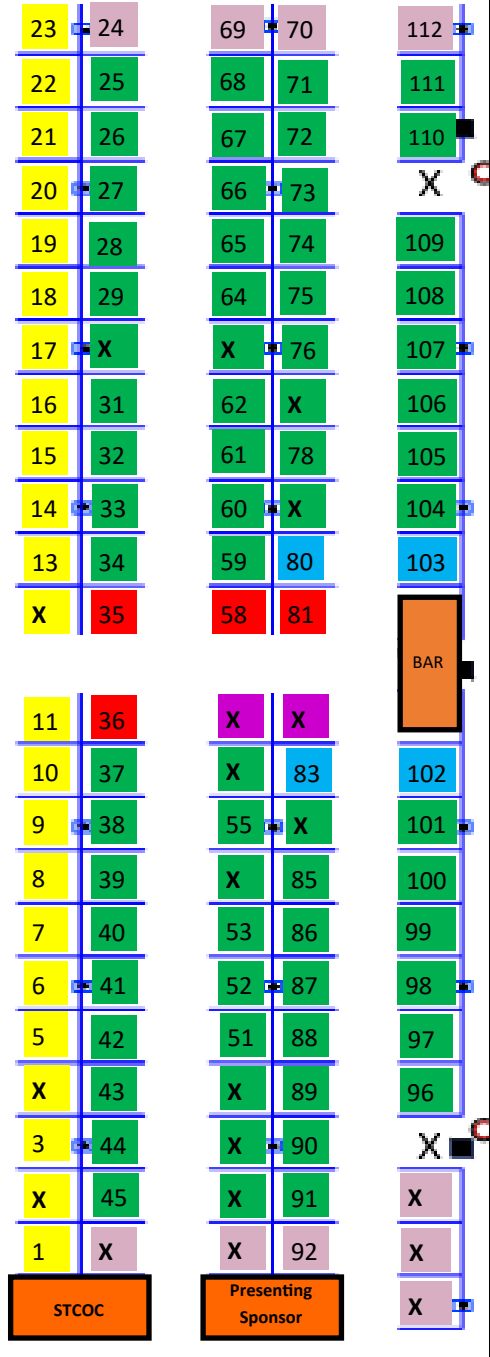

Thursday, September 26, 2019

Tampa Convention Center

4:00-7:00pm

STAGE

Standard Exhibitor Booth Prior to 7/18/19:
Member Price: $200
Non-Member Price: $575 *Includes a (1) year Business Level Membership to the South Tampa Chamber of Commerce

Standard Exhibitor Booth After 7/18/19:
Member Price: $250
Non-Member Price: $625 *Includes a (1) year Business Level Membership to the South Tampa Chamber of Commerce

Premium Exhibitor Booth Prior to 7/18/19
Member Price: $250
Non-Member Price: $625 *Includes a (1) year Business Level Membership to the South Tampa Chamber of Commerce

Premium Exhibitor Booth After 7/18/19
Member Price: $300
Non-Member Price: $675 *Includes a (1) year Business Level Membership to the South Tampa Chamber of Commerce

Community Sponsor Booth:
Member Price: $500 *STCOC members only
*Please see sponsorship packet for what is included

Photo Sponsor Booth:
Member Price: $1,500 *STCOC members only
*Please see sponsorship packet for what is included

Reception Sponsor Booth (only 4 available):
Member Price: $1,000
*Please see sponsorship packet for what is included

Supporting Sponsor Booth (only 4 available):
Member Price: $2,000
*Please see sponsorship packet for what is included

Erica Maurino, Events Manager

(813) 637-0156

events@southtampachamber.org

Entrance