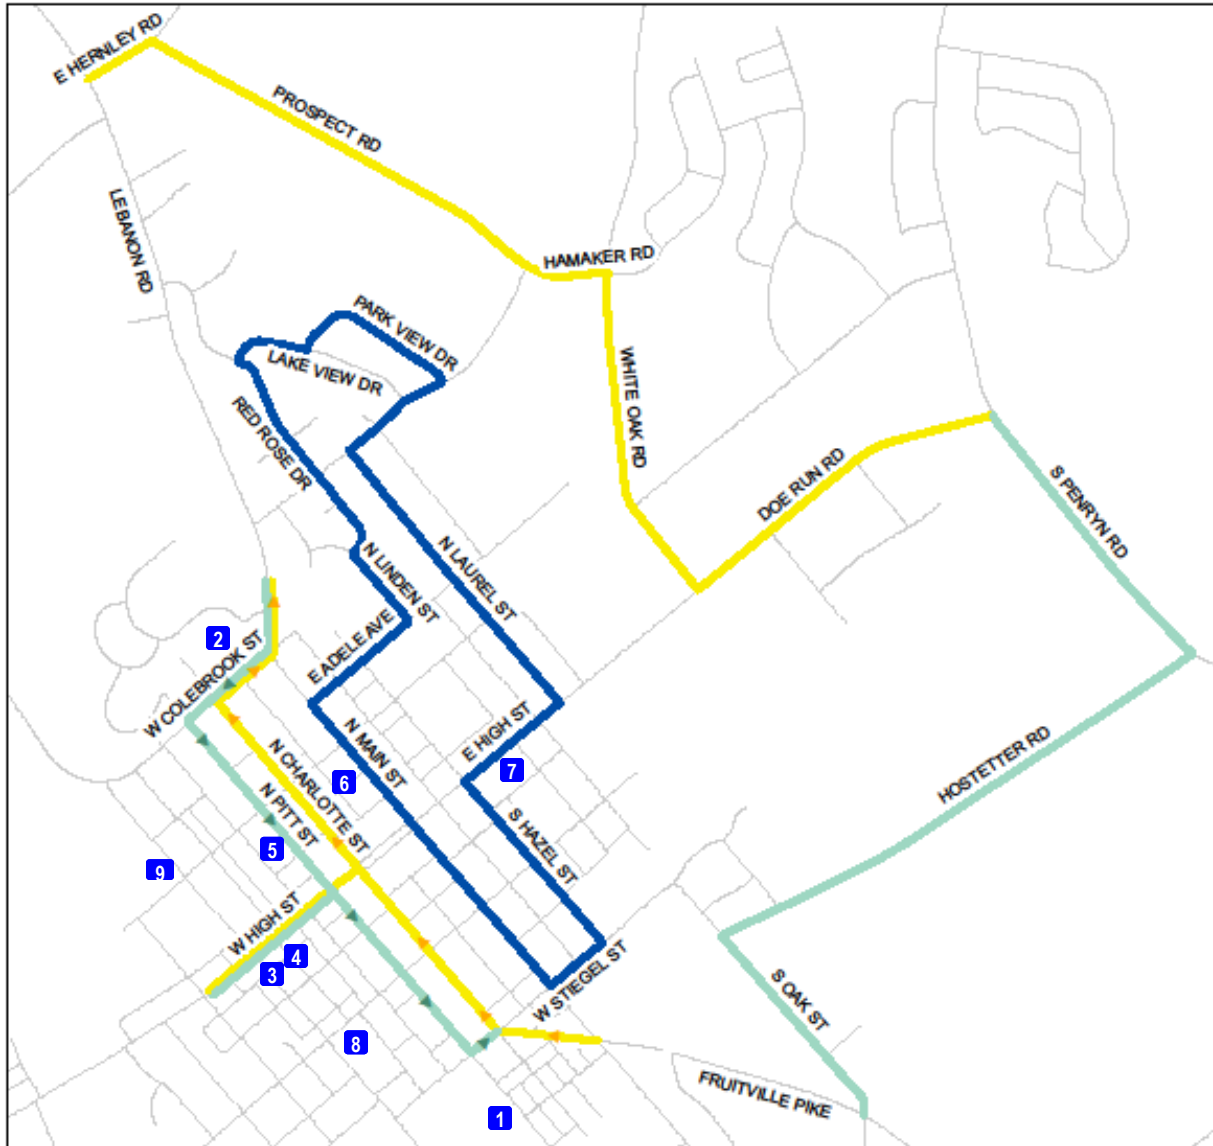

PARKING SOLUTIONS

June 1, 2019

- Legend**
- Detour - Southbound
 - Detour - Northbound
 - Race Route

- 1. FL Schmidt**
236 South Cherry Street
Over 200 parking spaces
- 2. New Life Assemblies of God**
8 West Colebrook Street
50 parking spaces
- 3. Manheim Mennonite**
201 West High Street
40 parking spaces
- 4. Lezzer Lumber**
213 West High Street
40 parking spaces
- 5. Spence Funeral Home**
40 North Charlotte Street
40 parking spaces
- 6. St. Paul's UCC Church**
50 North Main Street
100 parking spaces
- 7. Masonic Lodge 587**
30 South Linden Street
50 plus parking spaces
- 8. Burgard Elementary School**
111 South Penn Street
40 parking spaces
- 9. Salem UMC**
N. Penn Street
Over 100 parking spots

Off-Street Parking Available

PLEASE LOOK FOR STREET CLOSURES STARTING AT 6:30 PM

PARKING AREAS ARE MARKED WITH DIRECTIONAL SIGNAGE

COMING FROM THE NORTH & EAST

- USE LOTS AT**
- New Life Assemblies of God
 - Salem UMC
 - Spence Funeral Home
 - St. Paul's UCC
 - Masonic Lodge 587
 - MC High School

COMING FROM THE SOUTH & WEST

- USE LOTS AT:**
- FL Schmidt
 - Manheim Mennonite
 - Lezzer Lumber
 - HC Burgard Elementary