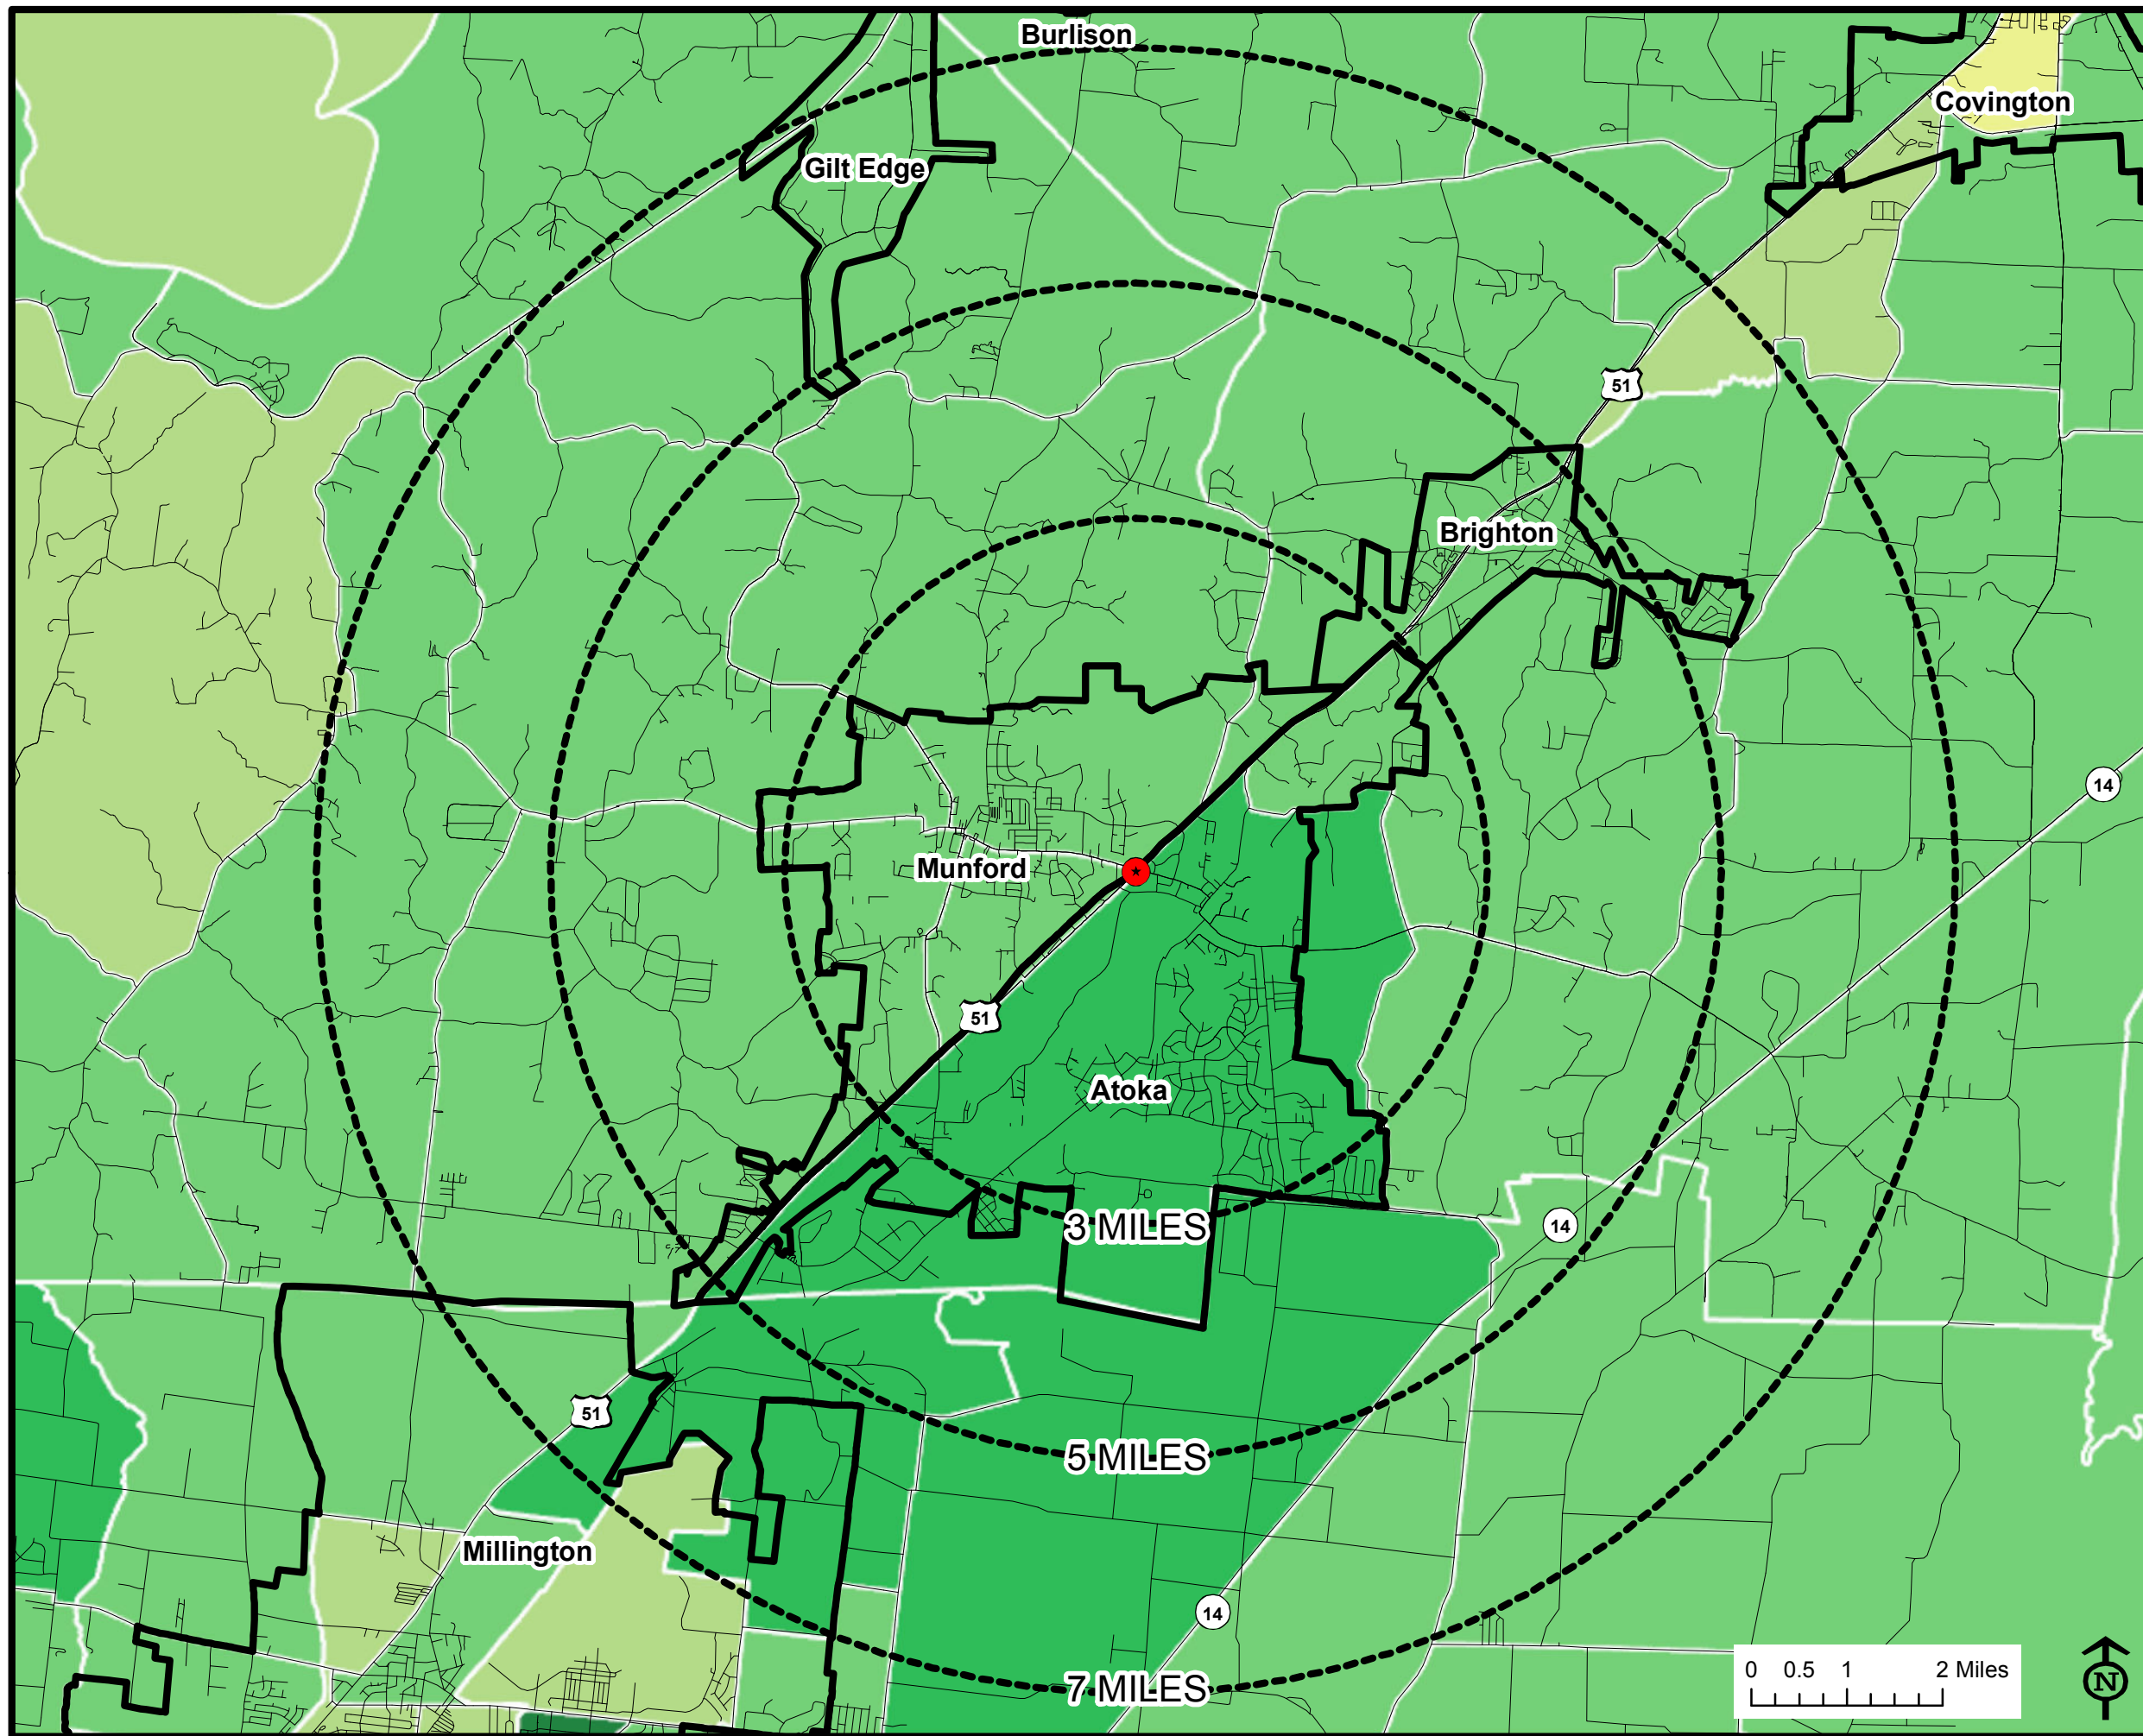

ATOKA, BRIGHTON, MUNFORD
South Tipton County, Tennessee
2013

**2010 CENSUS BLOCK GROUP
MEDIAN HOUSEHOLD INCOME**

Legend

Block Groups

1. **2010 Median Household Income**
2. $84,001 to $375,000
   - $70,001 to $84,000
   - $41,001 to $70,000 (Mean: $55,265)
   - $27,001 to $41,000
   - $0 to $27,000
   - Zero Population