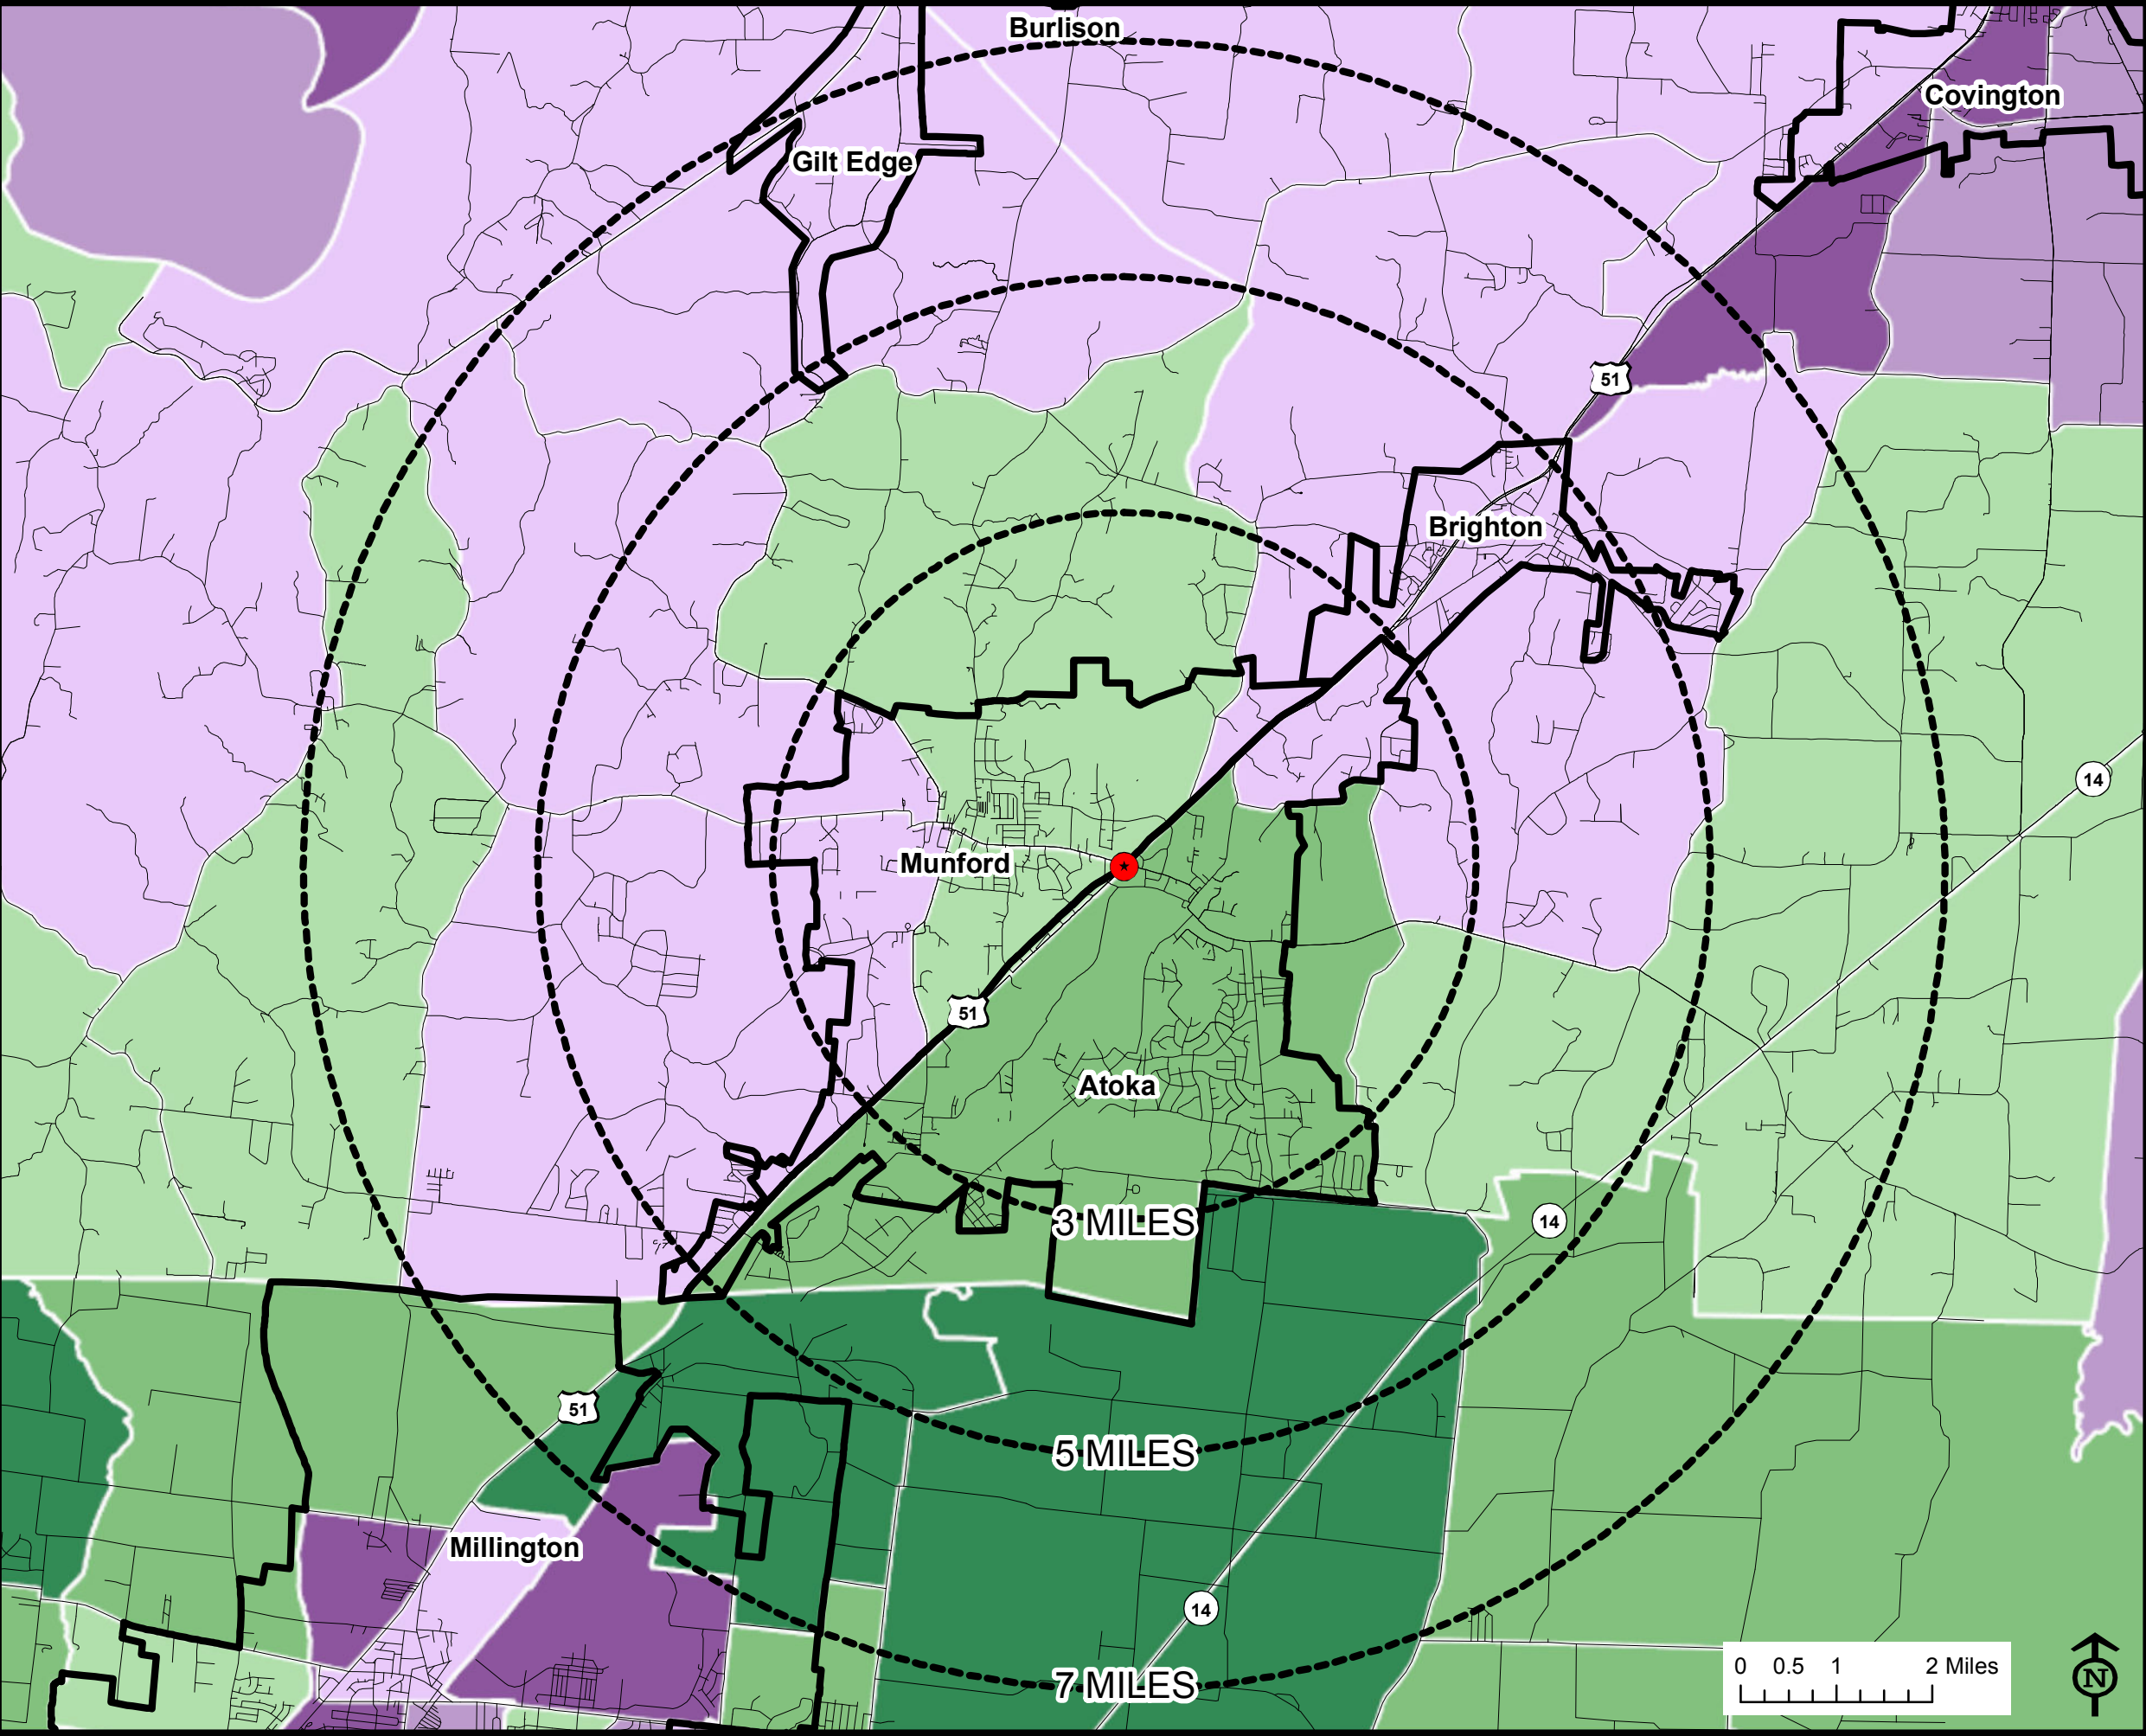

ATOKA, BRIGHTON, MUNFORD
South Tipton County, Tennessee
2013

2010 CENSUS BLOCK GROUP
HOUSEHOLD NET WORTH

1. **Legend**
2. **Block Groups**
3. **2010 Median Household Net Worth**
4. $200,001 to $1,000,001
   - $140,001 to $ 200,000
   - $ 95,001 to $ 140,000
   - $ 50,001 to $ 95,000
   - $ 25,001 to $ 50,000
   - $ 0 to $ 25,000
   - Zero Population