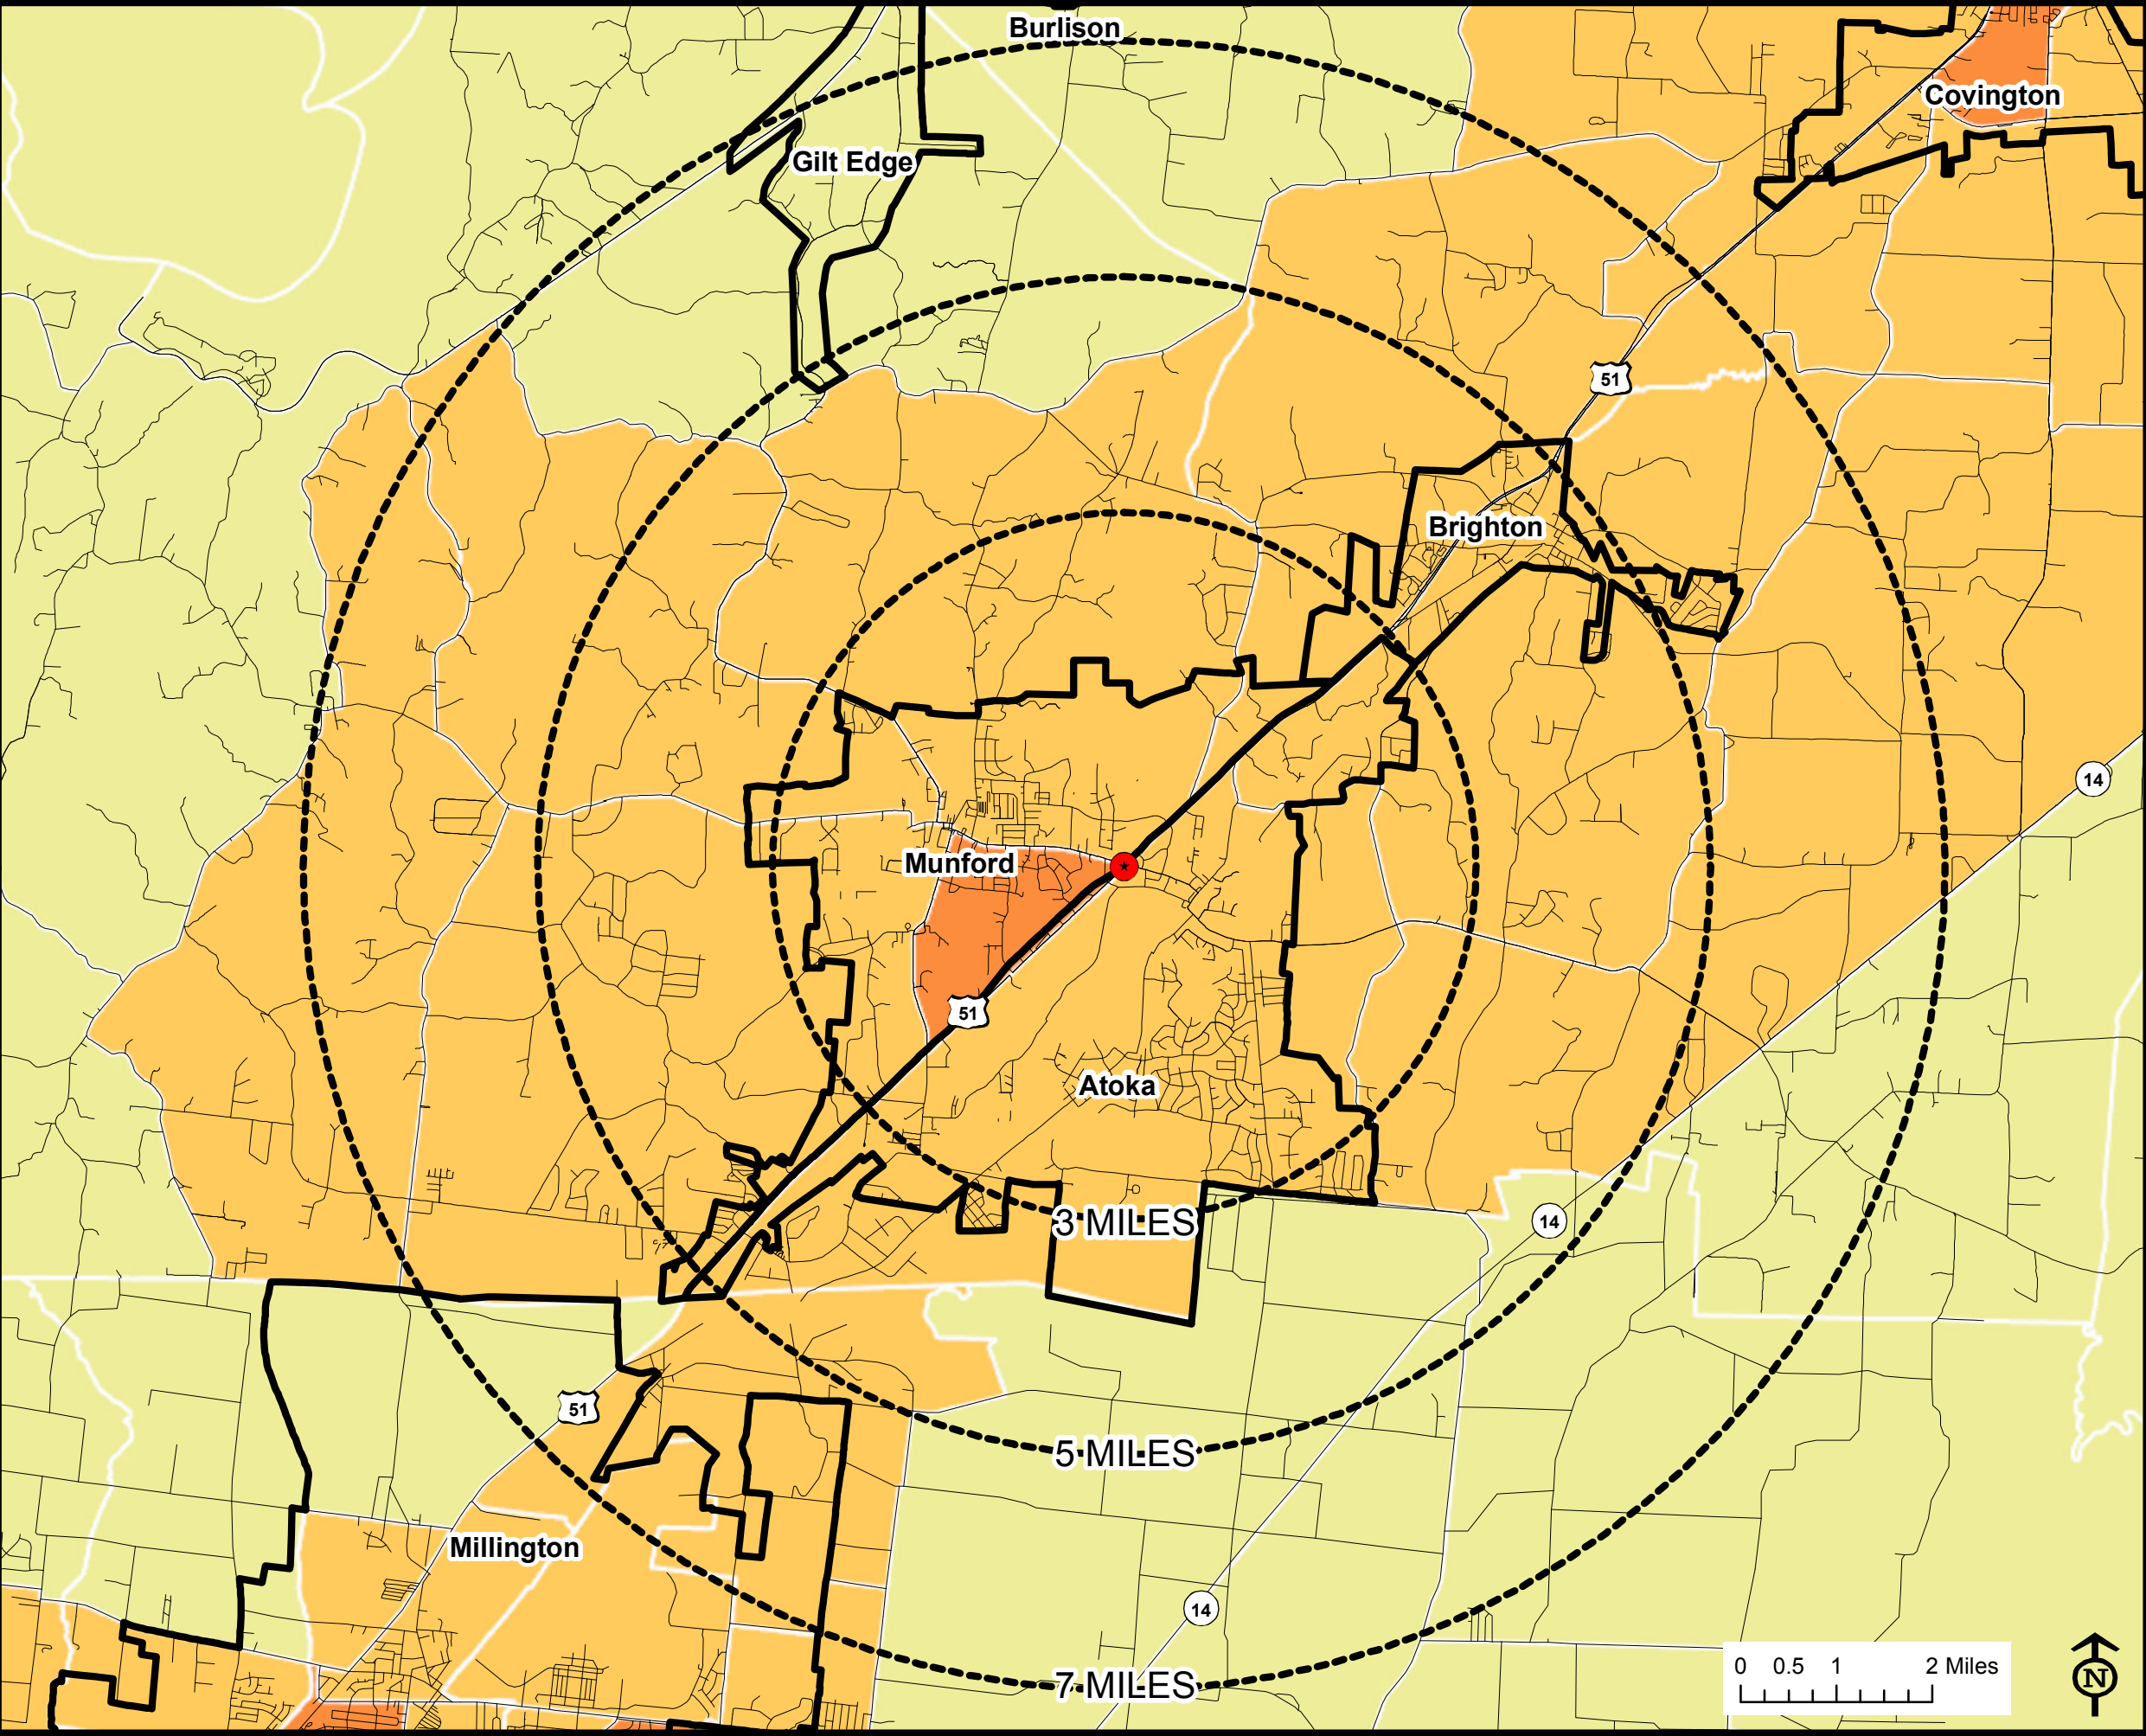

ATOKA, BRIGHTON, MUNFORD
South Tipton County, Tennessee
2013

**2010 CENSUS BLOCK GROUP
POPULATION DENSITY**

1. **Legend**
2. **Block Groups**
3. **2010 Population per Square Mile**
4. 100,001 to 382,183
   - 25,001 to 100,000
   - 10,001 to 25,000
   - 1,001 to 10,000
   - 101 to 1,000
   - 0 to 100
   - Zero Population