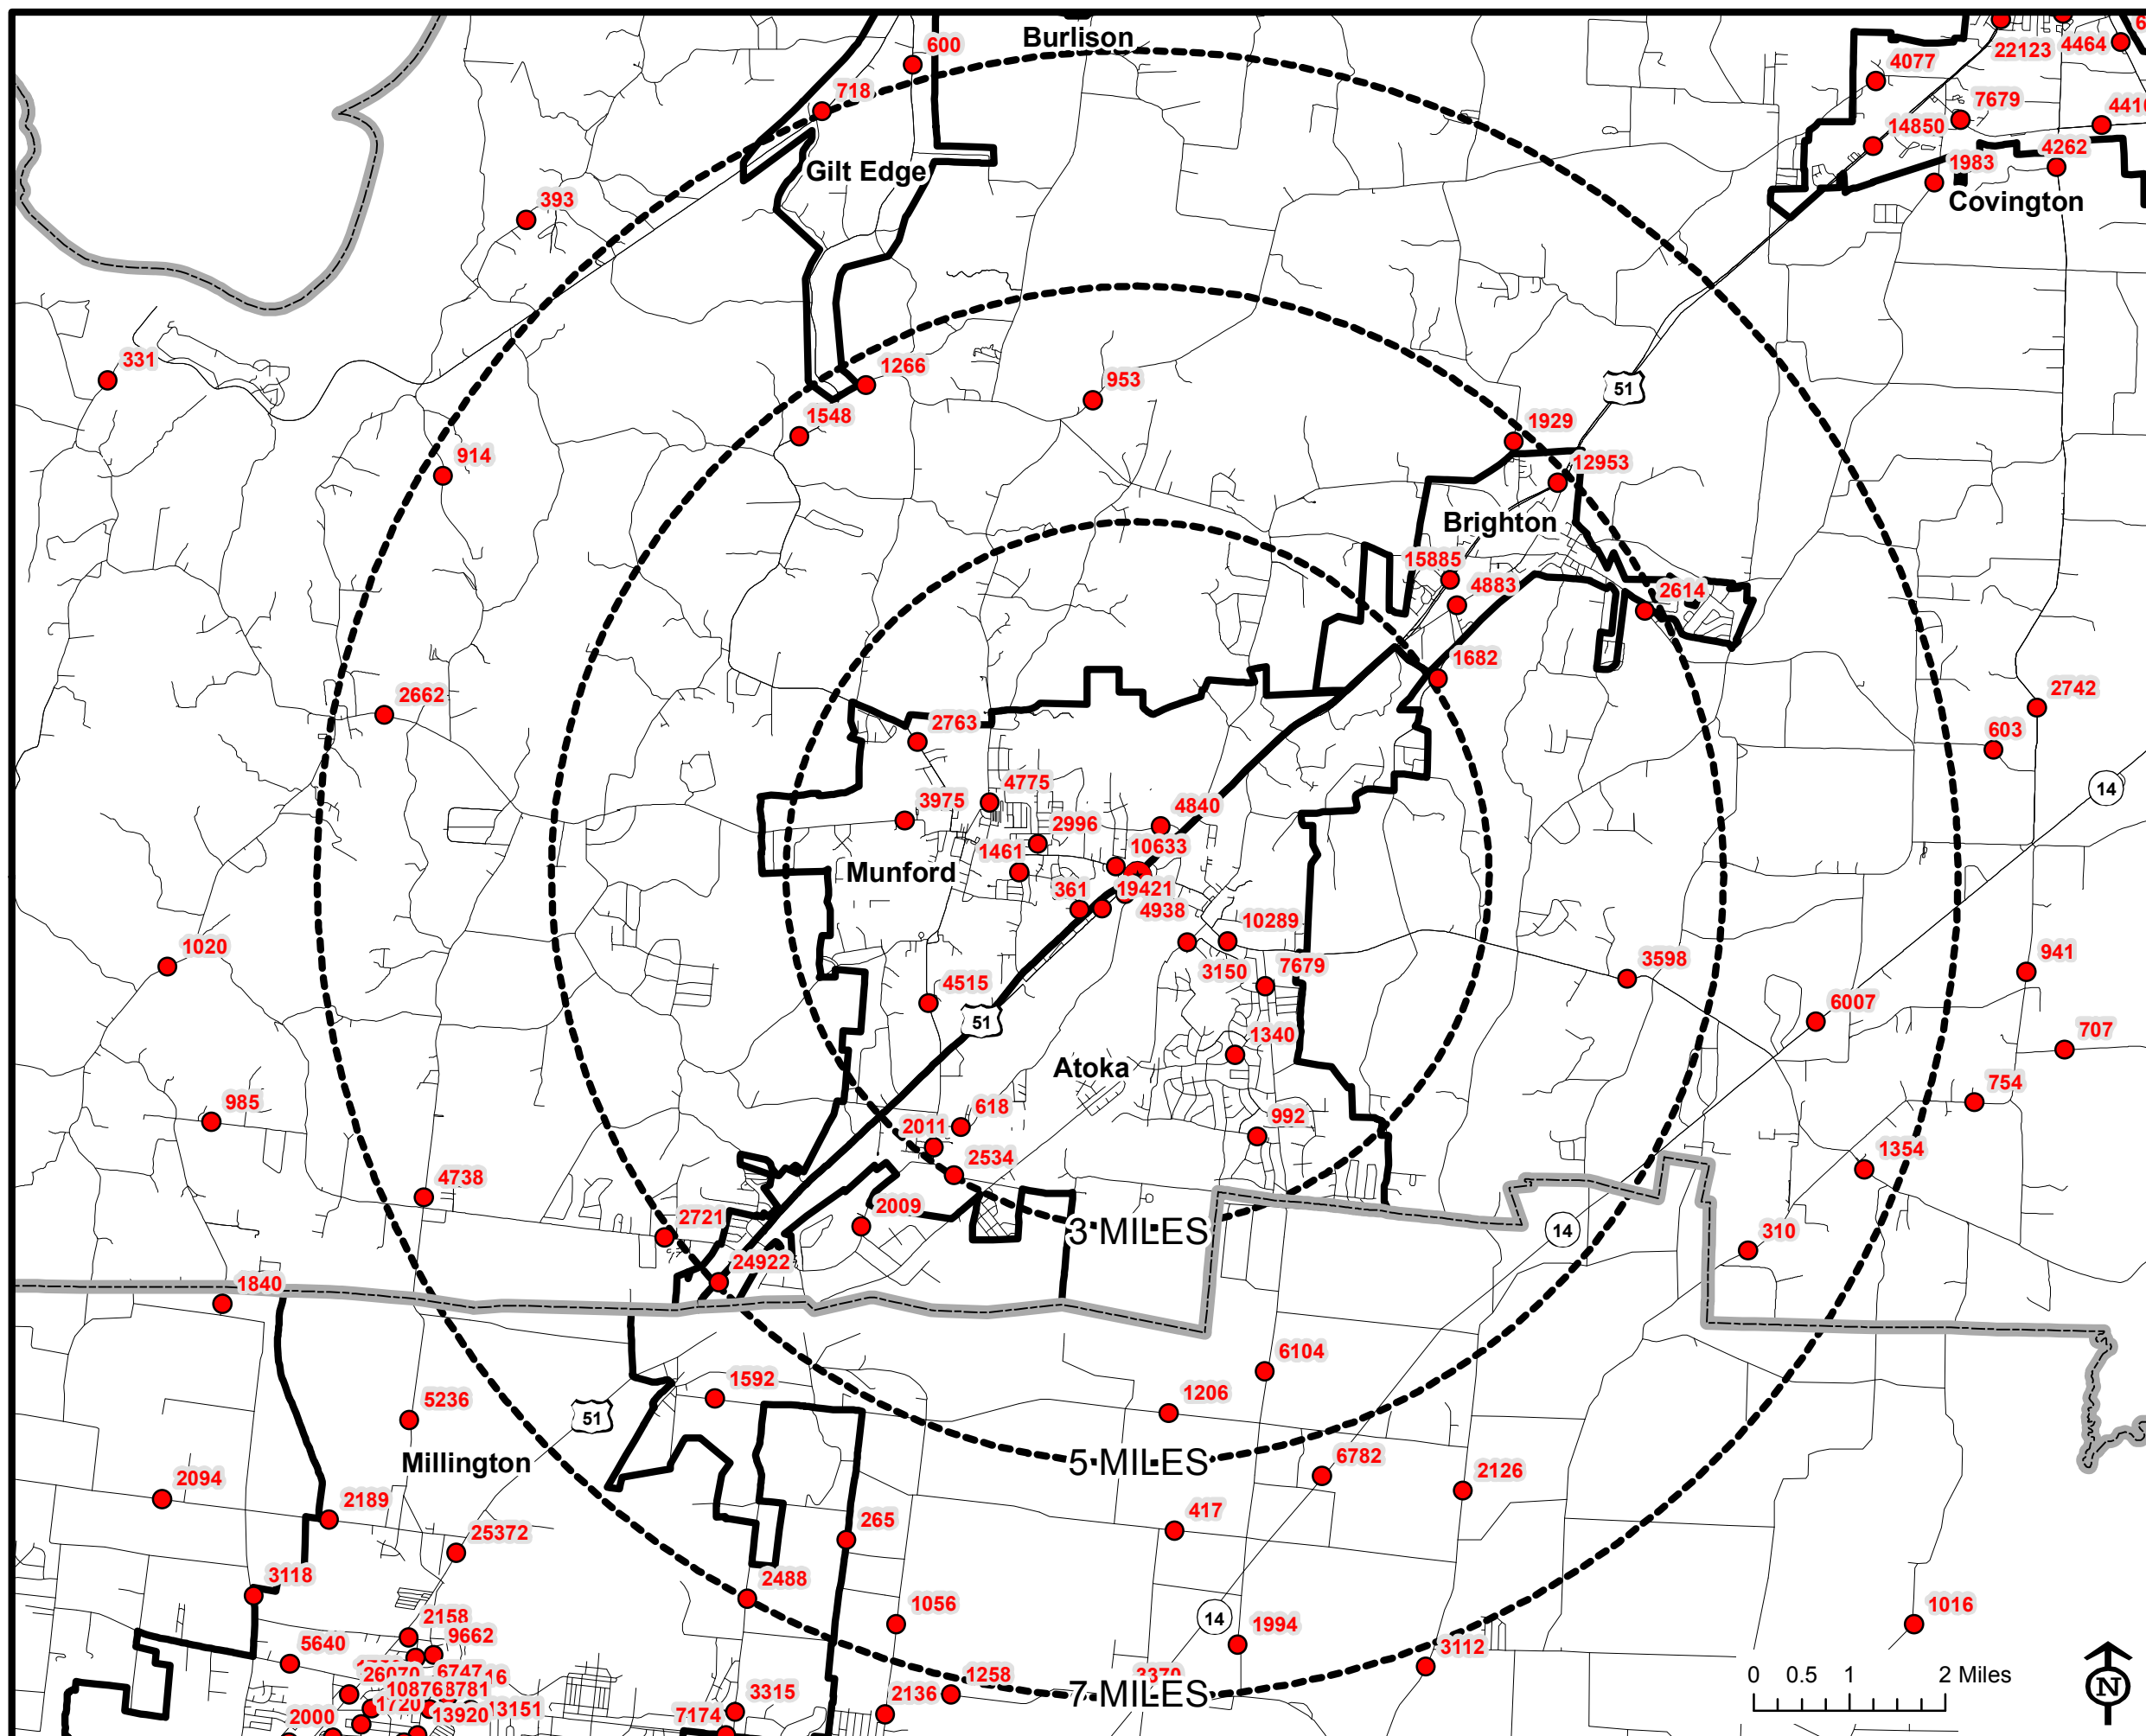

ATOKA, BRIGHTON, MUNFORD
South Tipton County, Tennessee
2013

2011 TDOT TRAFFIC COUNTS

Legend

- TDOT ADT Traffic Counters