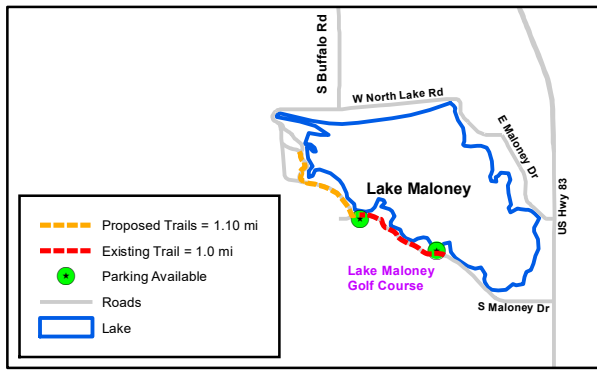

# NORTH PLATTE TRAILS

**Trail Distance (miles)**

Dark Blue	.15	Yellow	.60
Light Blue	.15		

**Legend for Lake Maloney Inset:**

- Orange dashed line: Proposed Trails = 1.10 mi
- Red dashed line: Existing Trail = 1.0 mi
- Green dot: Parking Available
- Grey line: Roads
- Blue outline: Lake

**Legend for Main Map:**

- Green dot: Parking Available
- Grey line: Roads
- Black line with cross-ticks: Railroad
- Blue line: Rivers
- Blue fill: Lakes

**Trail Distance (miles)**

Dark Blue	.15	Light Blue	1.0
Light Blue	.15	Purple	1.0
Pink	.53	Orange	1.90
Yellow	.60	Dark Blue	2.0
Pink	.67	Red	2.15
Dark Red	.87	Green	3.1

**Trail Distance (miles) (On Road)**

Light Cyan	.03	Black	.50
Grey	.13	Light Green	1.85