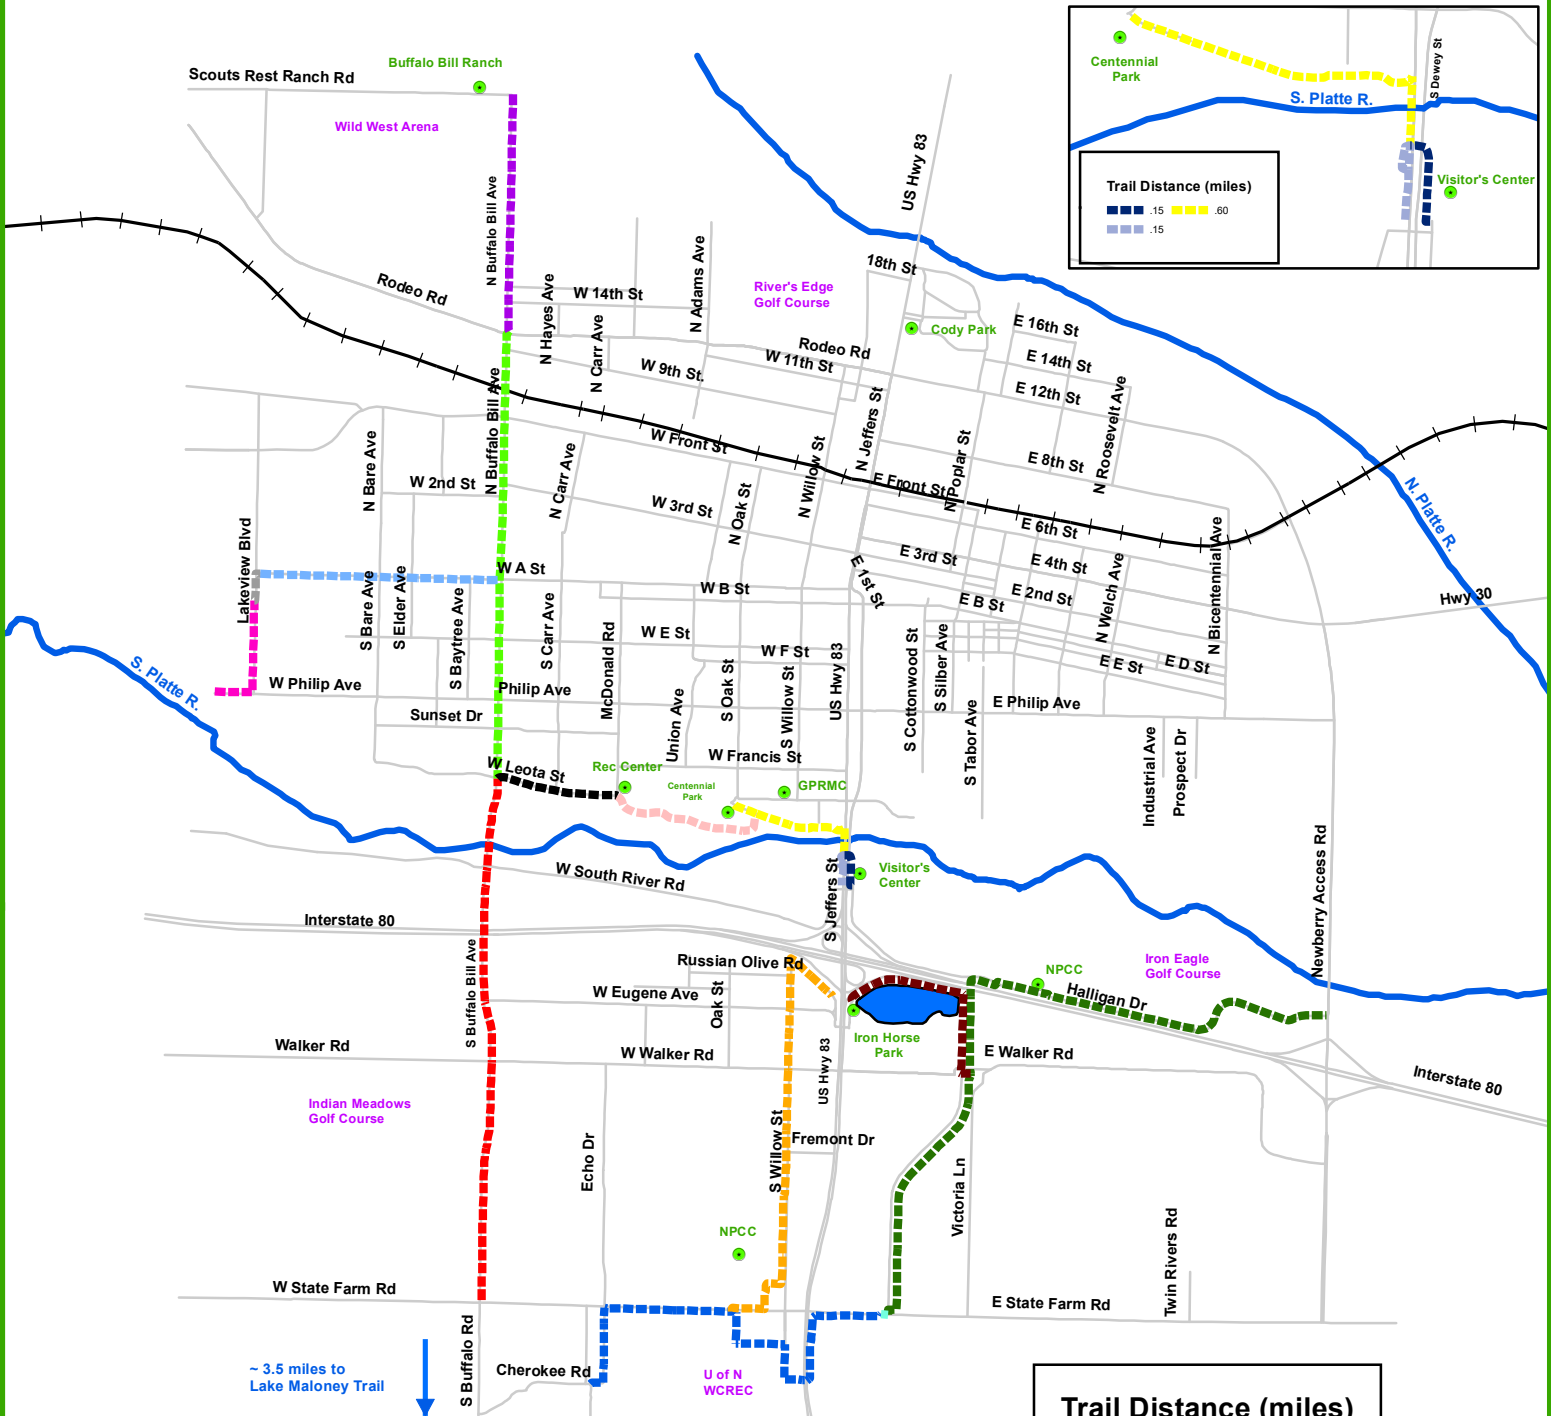

# NORTH PLATTE TRAILS

**Trail Distance (miles)**

Dark Blue	.15	Yellow	.60
Light Blue	.15		

**Legend for Lake Maloney Inset:**

- Orange dashed line: Proposed Trails = 1.10 mi
- Red dashed line: Existing Trail = 1.0 mi
- Green dot: Parking Available
- Grey line: Roads
- Blue outline: Lake

**Legend for Main Map:**

- Green dot: Parking Available
- Grey line: Roads
- Black line with cross-ticks: Railroad
- Blue line: Rivers
- Blue fill: Lakes

**Trail Distance (miles)**

Dark Blue	.15	Light Blue	1.0
Light Blue	.15	Purple	1.0
Pink	.53	Orange	1.90
Yellow	.60	Dark Blue	2.0
Pink	.67	Red	2.15
Dark Red	.87	Green	3.1

**Trail Distance (miles) (On Road)**

Light Cyan	.03	Black	.50
Grey	.13	Light Green	1.85