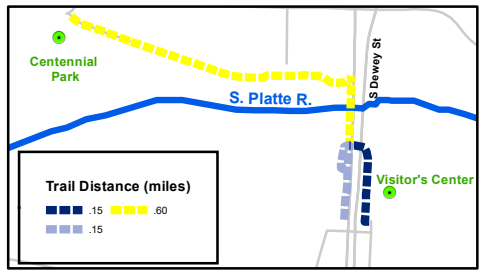

# NORTH PLATTE TRAILS

**Trail Distance (miles)**

Dark Blue	.15	Yellow	.60
Light Blue	.15		

**Legend for Lake Maloney Inset:**

- Orange dashed line: Proposed Trails = 1.10 mi
- Red dashed line: Existing Trail = 1.0 mi
- Green dot: Parking Available
- Grey line: Roads
- Blue outline: Lake

**Legend for Main Map:**

- Green dot: Parking Available
- Grey line: Roads
- Black line with cross-ticks: Railroad
- Blue line: Rivers
- Blue fill: Lakes

**Trail Distance (miles)**

Dark Blue	.15	Light Blue	1.0
Light Blue	.15	Purple	1.0
Pink	.53	Orange	1.90
Yellow	.60	Dark Blue	2.0
Pink	.67	Red	2.15
Dark Red	.87	Green	3.1