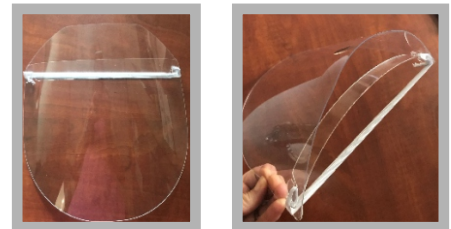

FACE SHIELDS

FACE SHIELD (FACESHIELD)

Features:

- Lightweight Design
- Lightweight Acrylic Attachment on Forehead with adjustable elastic
- One Size Fits Most (12in. W x 10.5in. H)
- .030 Premium Quality Acrylic

\$19.95	\$12.95	\$8.95
1-1	2-5	6-24
\$7.95	\$6.95	\$5.95
25-49	50-249	250-999

2-PLY FACE COVERING

- 2-layer stretchable polyester
- place to insert filter
- machine washable

(FAMP2PS-B/W)

\$19.95	\$17.95	\$15.95
1-1	2-9	10-49
\$10.95	\$8.95	\$6.95
50-99	100-499	500+