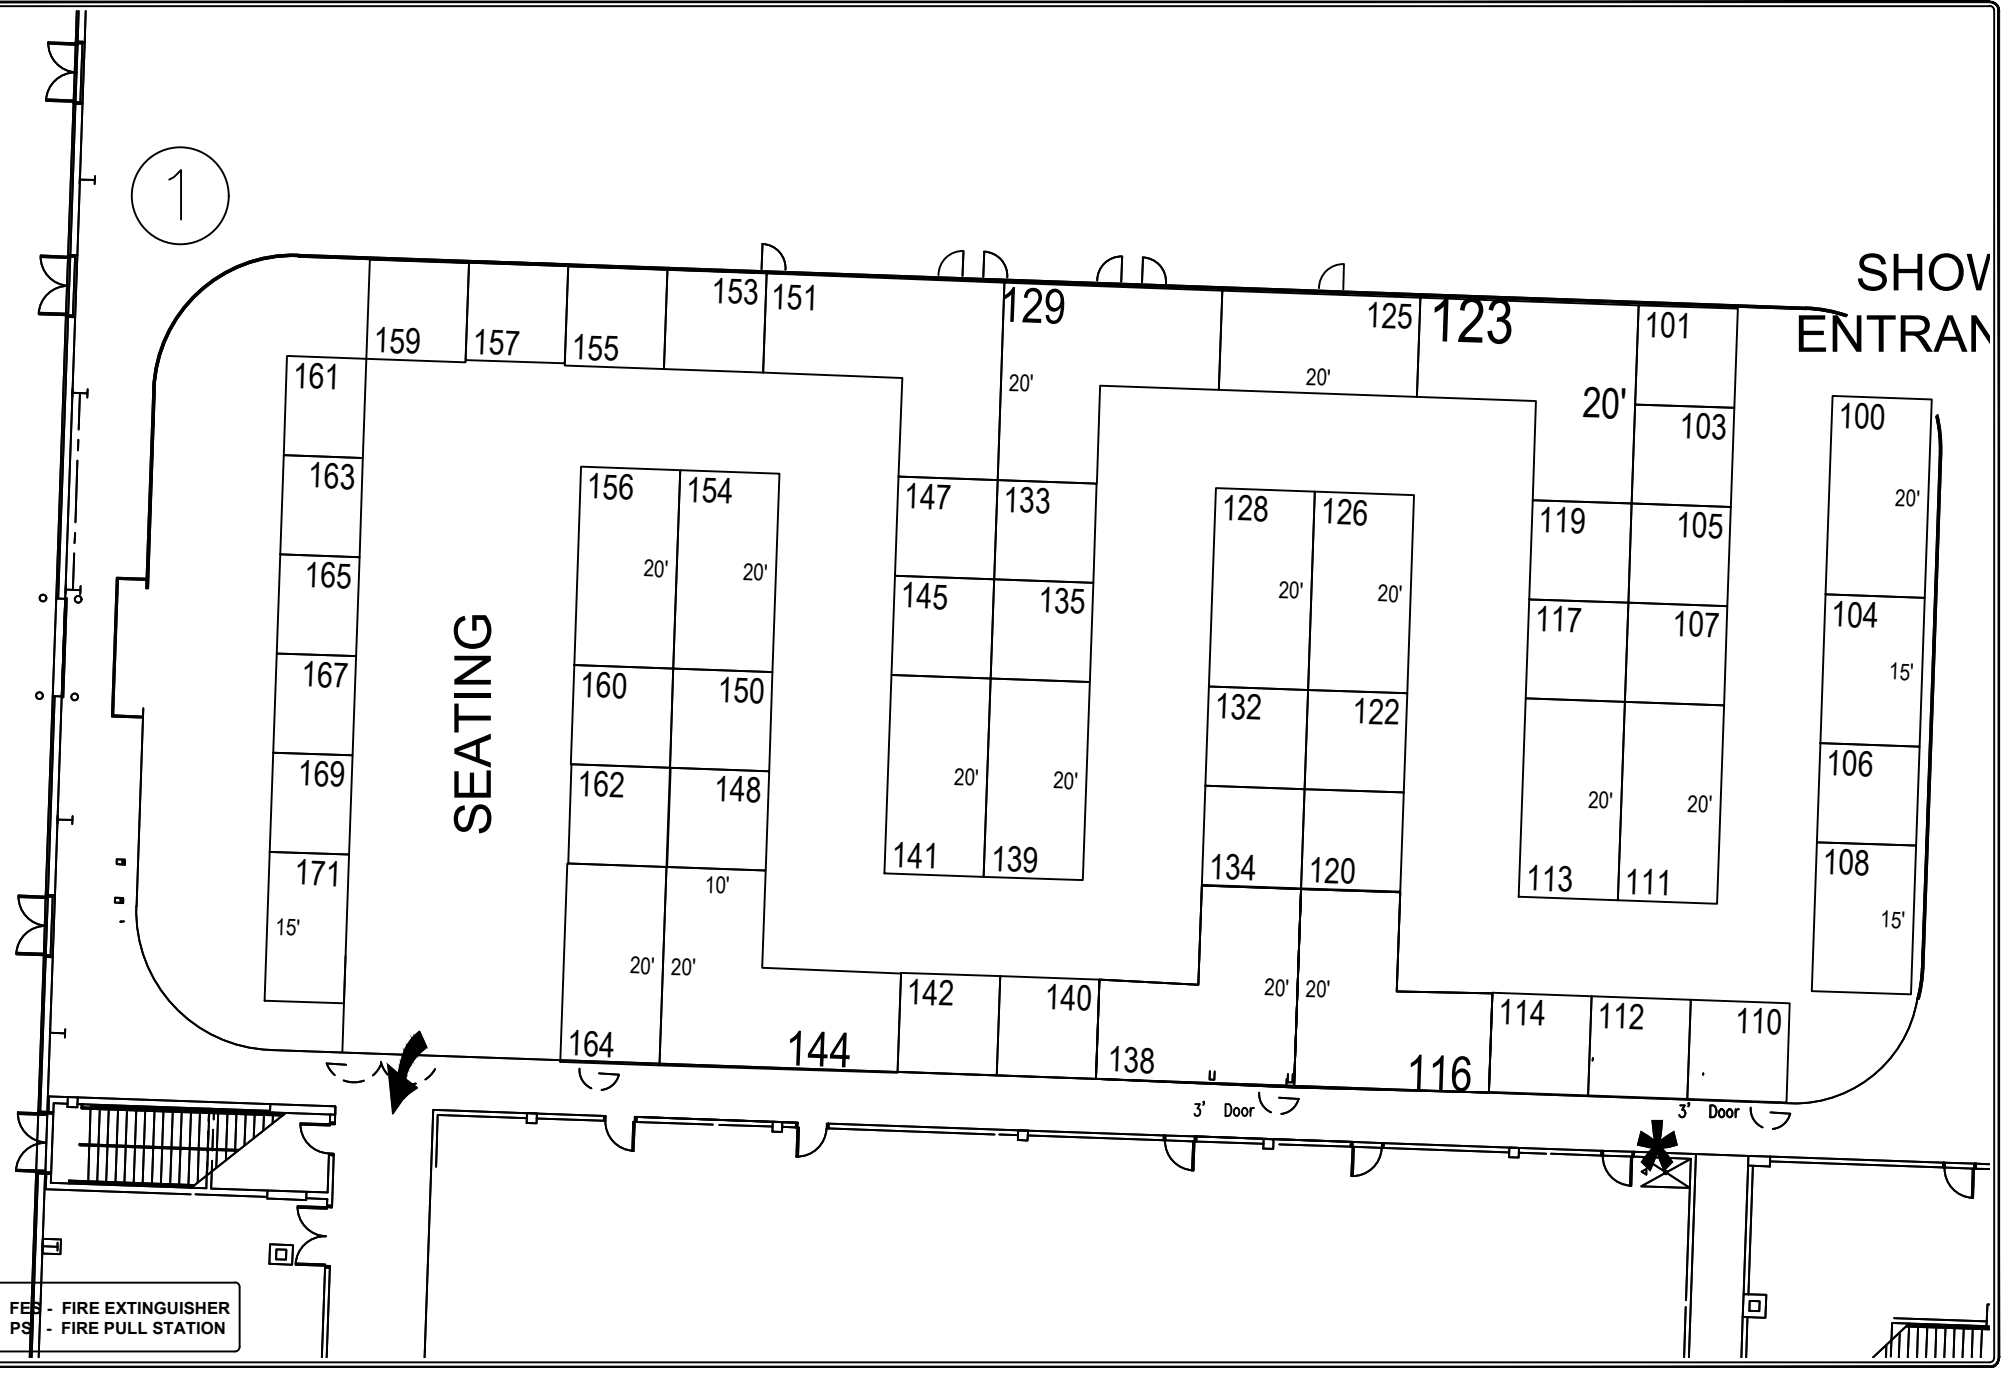

SHOW
ENTRANCE

1

SEATING

FES - FIRE EXTINGUISHER
PS - FIRE PULL STATION

2019St. Albert Lifestyle Expo

Confidential Property Of GES CANADA
File: trade_2019.dwg
Layout: GUIDE (4)
Plotted: August 9, 2018, 11:40:10 AM
By: Potratz, Haley