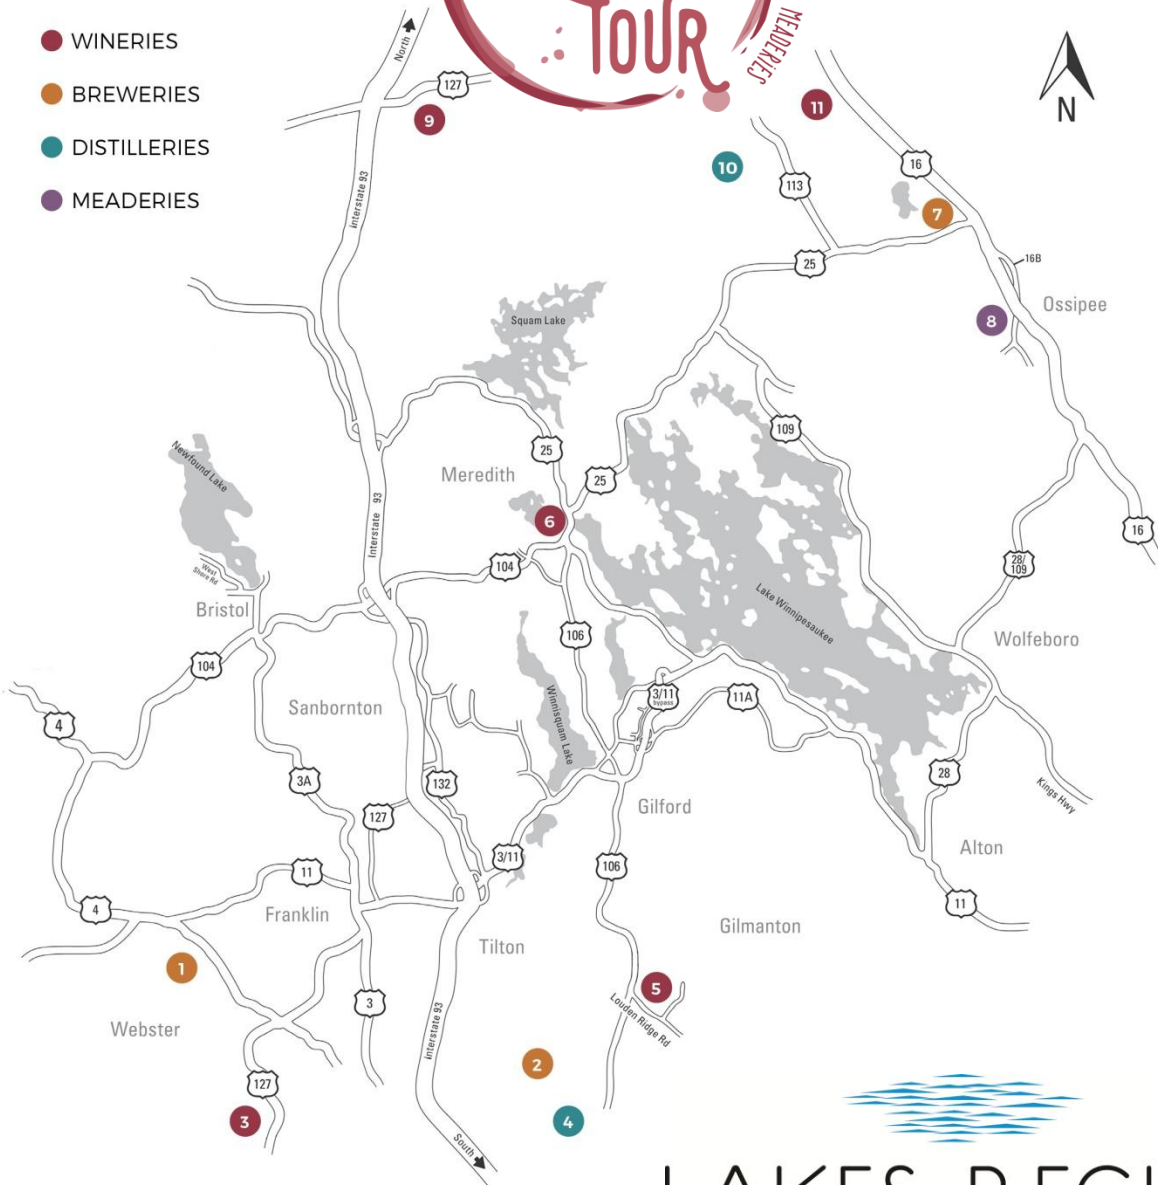

WINERIES • BREWERIES • DISTILLERIES • COFFEES • MEADERIES

# GOOD LIBATIONS TOUR

- WINERIES
- BREWERIES
- DISTILLERIES
- MEADERIES

**NHGoodLibationsTour.com**  
*A Lakes Region Chamber of Commerce Initiative*

**LAKES REGION**  
 CHAMBER OF COMMERCE

## PARTICIPATING LIBATIONS CRAFTERS

- 1 Big Water Brewery**  
 24 Robie Road, Salisbury, NH  
 603.648.6068 – bigwaterbrewery.net
- 2 Canterbury Aleworks**  
 305 Baptist Hill Road, Canterbury, NH  
 603.491.4539 – canterburyaleworks.com
- 3 Coffin Cellars**  
 1224 Battle Street, Webster, NH  
 603.731.4563 – coffincellarswinery.wixsite.com
- 4 Cold Garden Spirits**  
 338 Shaker Road, Canterbury, NH  
 coldgarden.com
- 5 Gilmanton Winery**  
 528 Meadow Pond Road, Gilmanton, NH  
 603.267.8251 – gilmantonwinery.com
- 6 Hermit Woods Winery**  
 72 Main Street, Meredith, NH  
 603.253.7968 – hermitwoods.com
- 7 Hobbs Tavern & Brewing Co.**  
 2415 NH Route 16, West Ossipee, NH  
 603.539.2000 – hobbstavern.com
- 8 Sap House Meadery**  
 6 Folsom Road, Center Ossipee, NH  
 603.539.1672 – saphousemeadery.com
- 9 Seven Birches Winery**  
 22 South Mountain Drive, Lincoln, NH  
 603.745.7550 – sevenbirches.com
- 10 Tamworth Distilling**  
 15 Cleveland Hill Road, Tamworth, NH  
 603.323.7196 – tamworthdistilling.com
- 11 Whippetree Winery**  
 372 Turkey Street, Tamworth, NH  
 603.323.7119 – whippetreewinery.com

## MAP SPONSORS

**Stephens Landscaping Professionals LLC**  
 63 Whittier Highway, Moultonborough, NH | 603.707.0630

**Happy Jack's Pipe & Tobacco Shop**  
 71 Church Street, Laconia, NH | 603.528.4092

**The Edge—Handcrafted Boutique**  
 217 Whittier Highway, Center Harborn NH | 603.250.8079