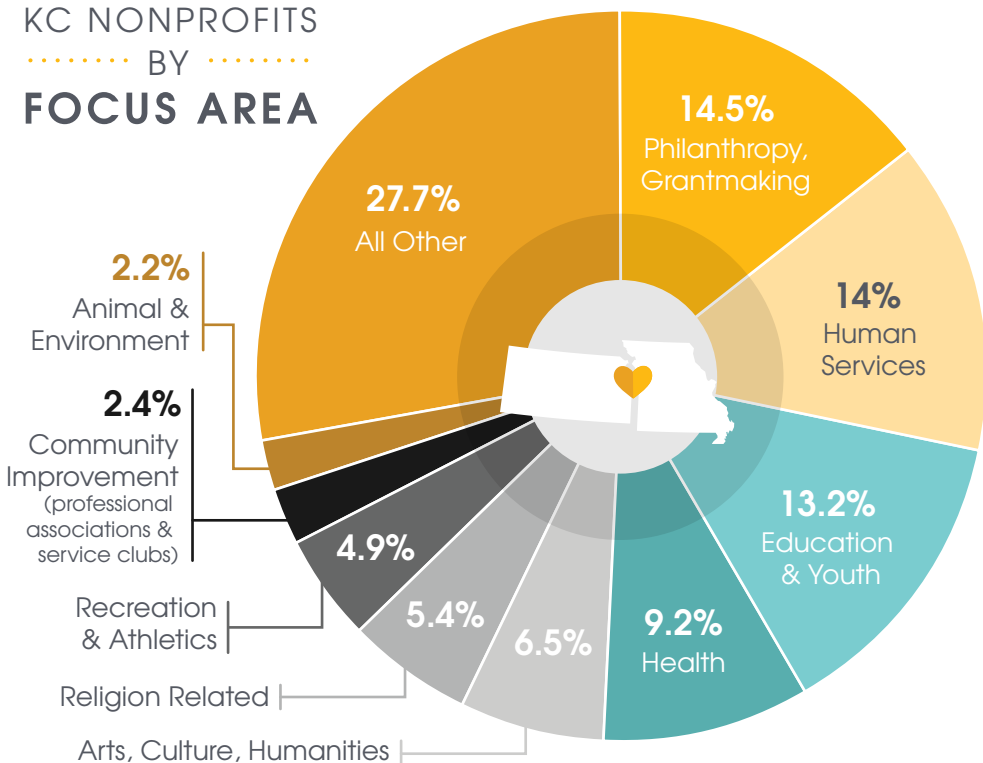

HOW DO NONPROFIT ORGANIZATIONS IMPACT KANSAS CITY?

THERE ARE **8,997** 501(C)(3) CHARITIES IN THE KANSAS CITY METRO.

KC NONPROFITS BY FOCUS AREA

ANNUAL ECONOMIC IMPACT IN KANSAS CITY

\$15.1 BILLION
IN TOTAL REVENUE

\$28.7 BILLION
IN TOTAL ASSETS

NONPROFITS REPRESENT ABOUT

11.5% OF KC'S GMP
(GROSS METROPOLITAN PRODUCT)

AND

8% OF ALL REVENUE
IN THE REGION.

NATIONAL NONPROFIT TRENDS

Women make up almost $\frac{3}{4}$ of the nonprofit sector.

Last year our programs engaged
6,300
nonprofit professionals,
board members
and volunteers.

.....
OVER HALF
of programs are discounted or
provided free of cost.
.....

2,514
nonprofit jobs, internships
and board positions were posted
in our career center last year.

We serve **781 MEMBERS**
including **690 nonprofits**
and **91 businesses**

WHAT WE DO

PROFESSIONAL DEVELOPMENT PROGRAMS

We provide education for nonprofit employees, board members and volunteers presented by local and national experts.