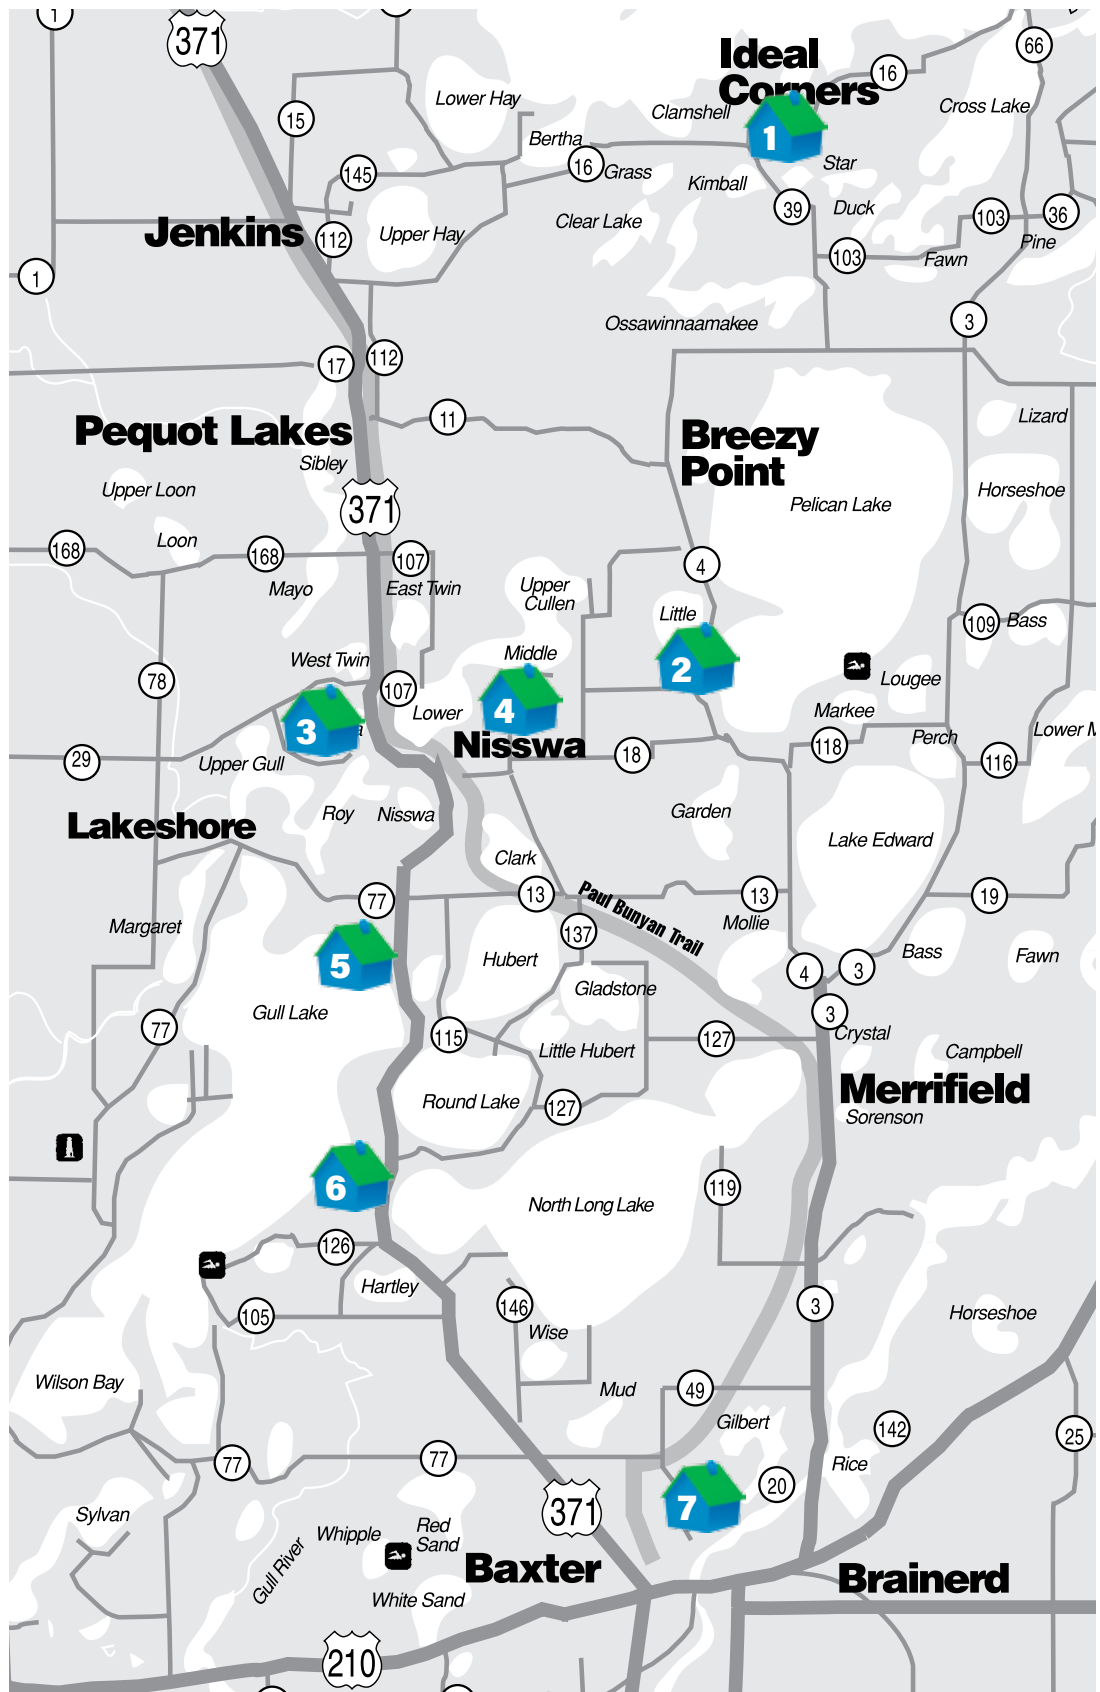

## SPRING LAKES AREA HOME TOUR HOURS:

Friday, April 28 • 12:00-6:00 pm | Saturday, April 29 • 12:00-6:00 pm | Sunday, April 30 • 12:00-4:00 pm

**Nor-Son, Inc.**

35623 Northview Harbor Drive  
Pequot Lakes, MN 56472

**Lands End**

**Development, LLC**

23740 Nokomis Avenue  
Nisswa, MN 56468

**B-Dirt Construction, LLC**

19957 Seagull Road  
(See Gull Rd)  
Brainerd, MN 56401

**Thomas Allen Homes, Inc.**

15084 Warrior Way  
Brainerd, MN 56401