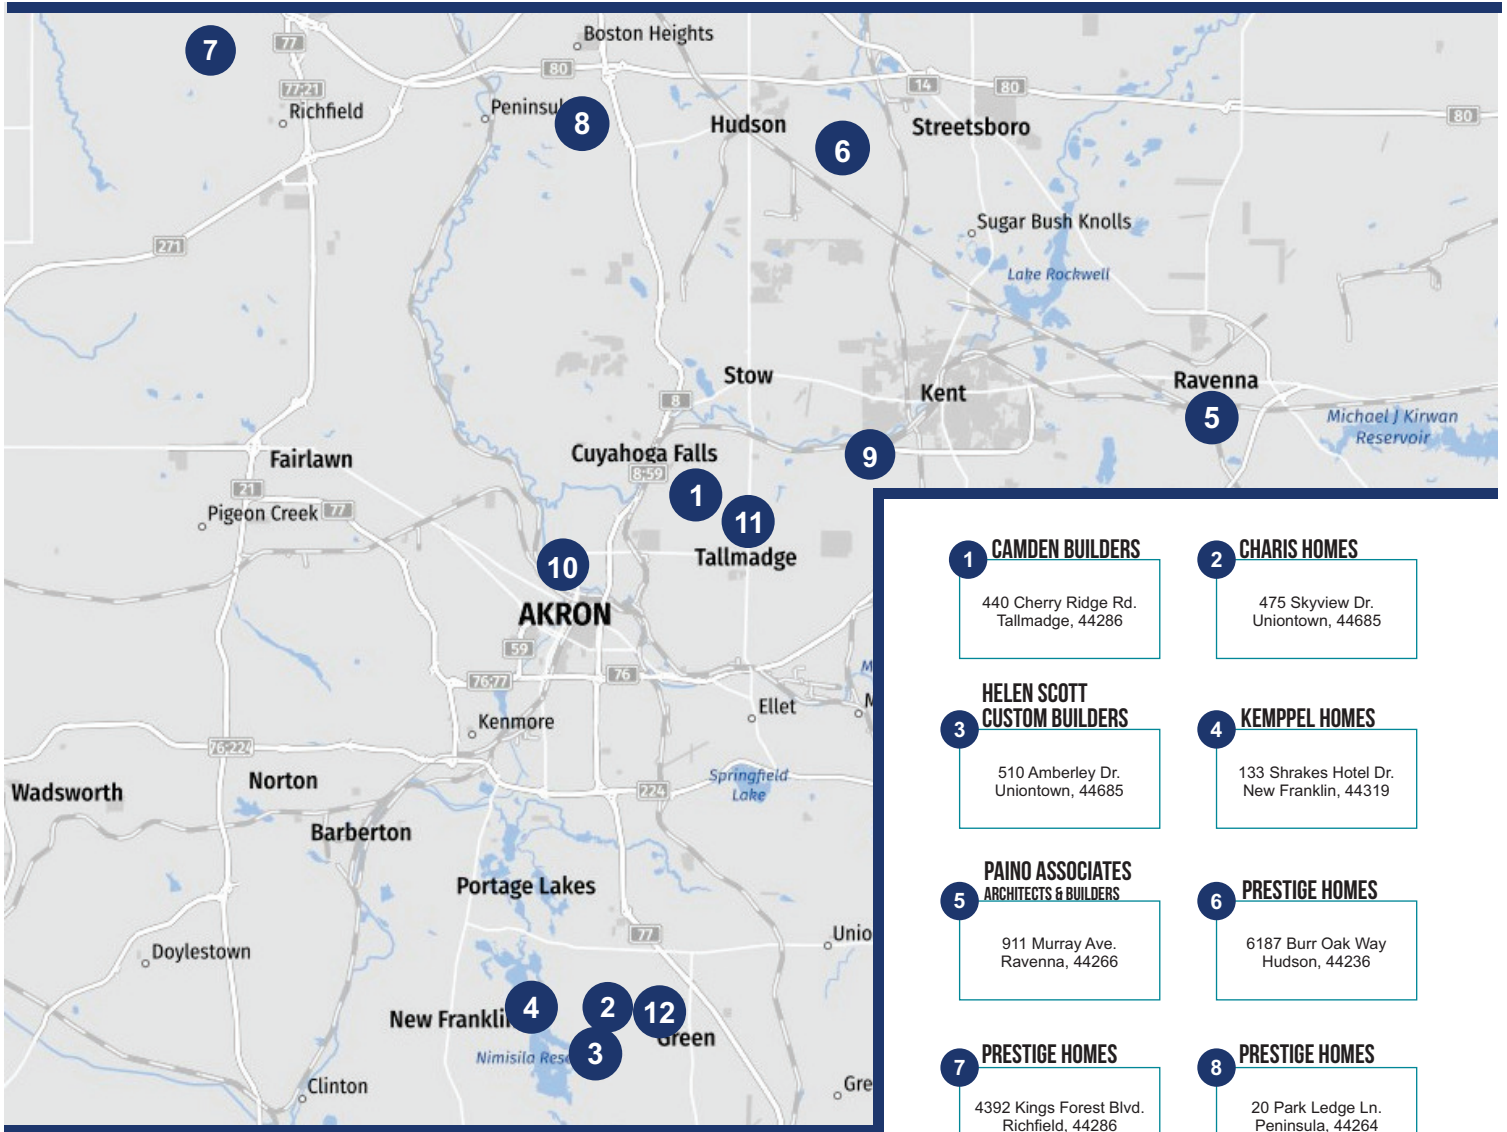

Visit any 5 homes to win a \$500 Cleveland Lighting Gift Card OR \$1,000 Hartville Hardware Gift Card!

Allow the custom Parade of Homes Map to help guide your tour as you visit these remarkable lifestyle opportunities. As you explore each home be sure to get your passport stamped. Once you obtain five (5) or more stamps you can be entered to win a \$500 gift card from Cleveland Lighting or the Grand Prize of \$1000 gift card from Hartville Hardware. You are welcome to turn in the passport at any participating builder's site. The winner will be announced on October 19, 2018. We look forward to seeing you!

- 1 CAMDEN BUILDERS**
 440 Cherry Ridge Rd.
 Tallmadge, 44286
- 2 CHARIS HOMES**
 475 Skyview Dr.
 Uniontown, 44685
- 3 HELEN SCOTT CUSTOM BUILDERS**
 510 Amberley Dr.
 Uniontown, 44685
- 4 KEMPEL HOMES**
 133 Shrales Hotel Dr.
 New Franklin, 44319
- 5 PAINO ASSOCIATES ARCHITECTS & BUILDERS**
 911 Murray Ave.
 Ravenna, 44266
- 6 PRESTIGE HOMES**
 6187 Burr Oak Way
 Hudson, 44236
- 7 PRESTIGE HOMES**
 4392 Kings Forest Blvd.
 Richfield, 44286
- 8 PRESTIGE HOMES**
 20 Park Ledge Ln.
 Peninsula, 44264
- 9 SUMMIT COMMERCIAL HOLDINGS, LLC.**
 1566 Northeast Ave.
 Tallmadge, 44278
- 10 TESTA COMPANIES**
 21 Furnace St.
 Akron, 44308
- 11 TESTA COMPANIES**
 100 North Ave.
 Tallmadge, 44256
- 12 WARMUS BUILDERS**
 4095/4099 Bellflower Ln.
 Uniontown, 44685