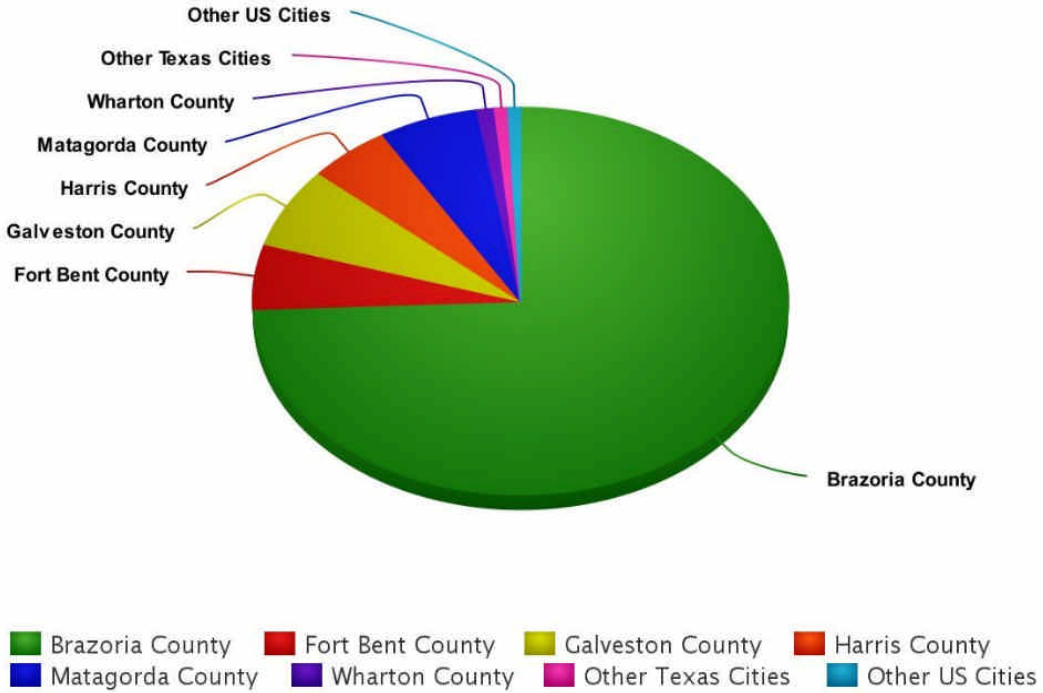

Industrial Employee Population