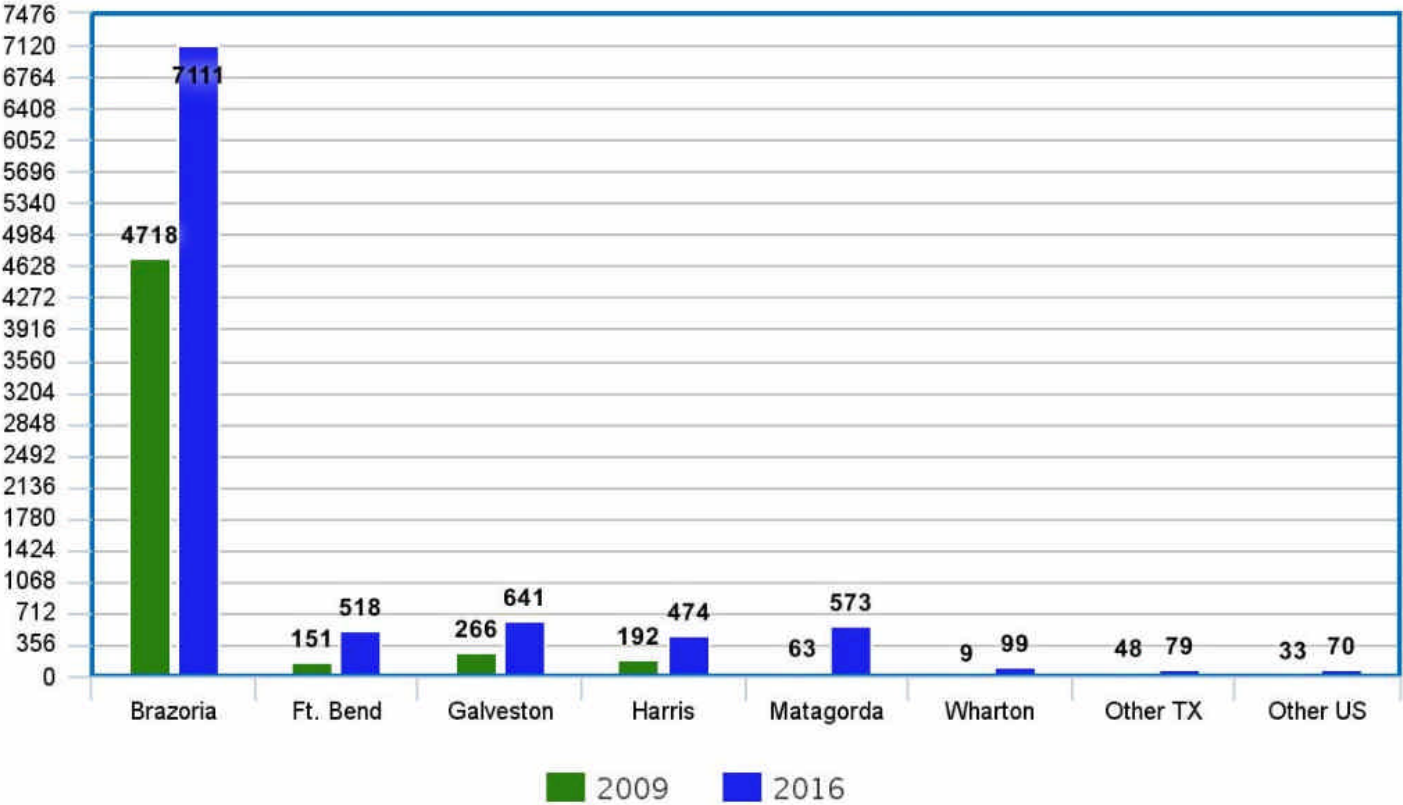

Comparison: 2009 to 2016

*Note: The bar graph does not show direct comparison between the two studies as we have increased the number of participants from 2009 to 2016.