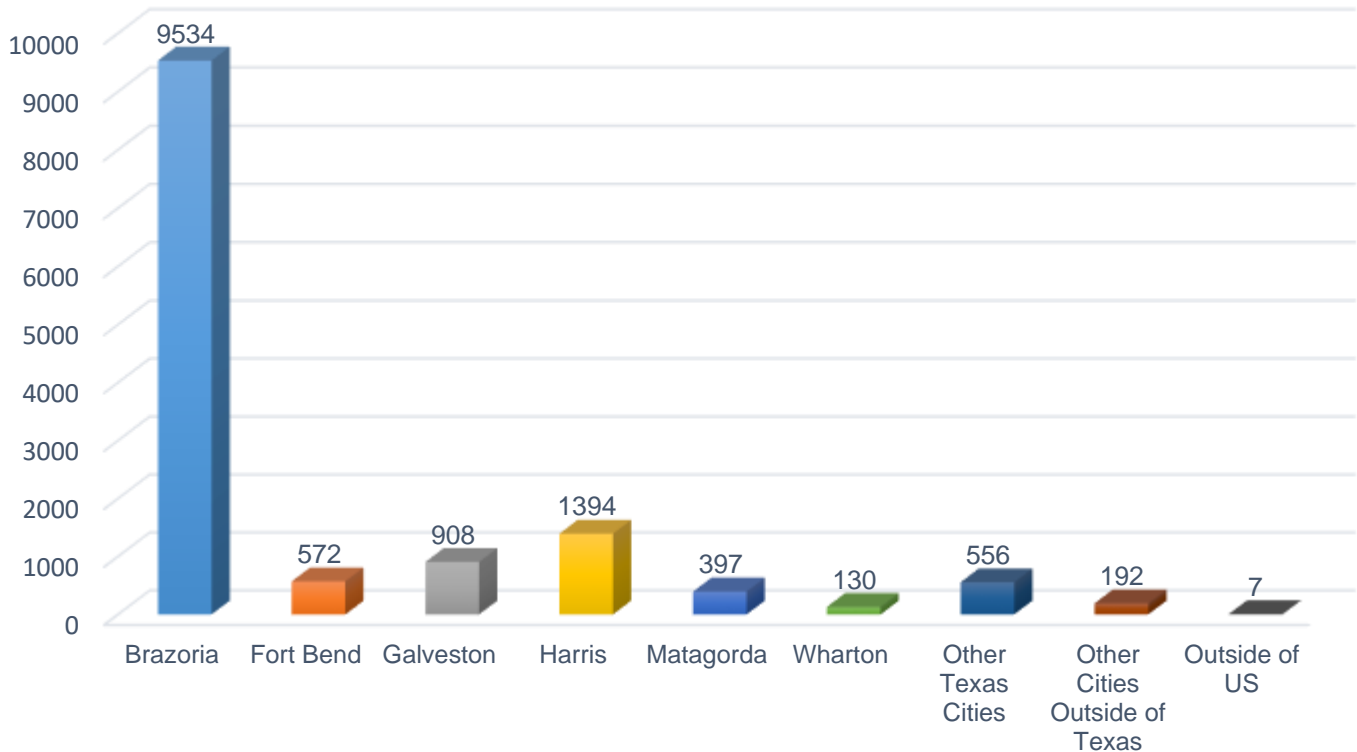

Brazoria County Employees' Place of Residence	
Brazoria County	9534
Fort Bend County	572
Galveston County	908
Harris County	1394
Matagorda County	397
Wharton County	130
Other Texas Cities	556
Other Cities Outside of Texas	192
Outside the US	7
Total	13,690

Brazoria County Employees' Place of Residence