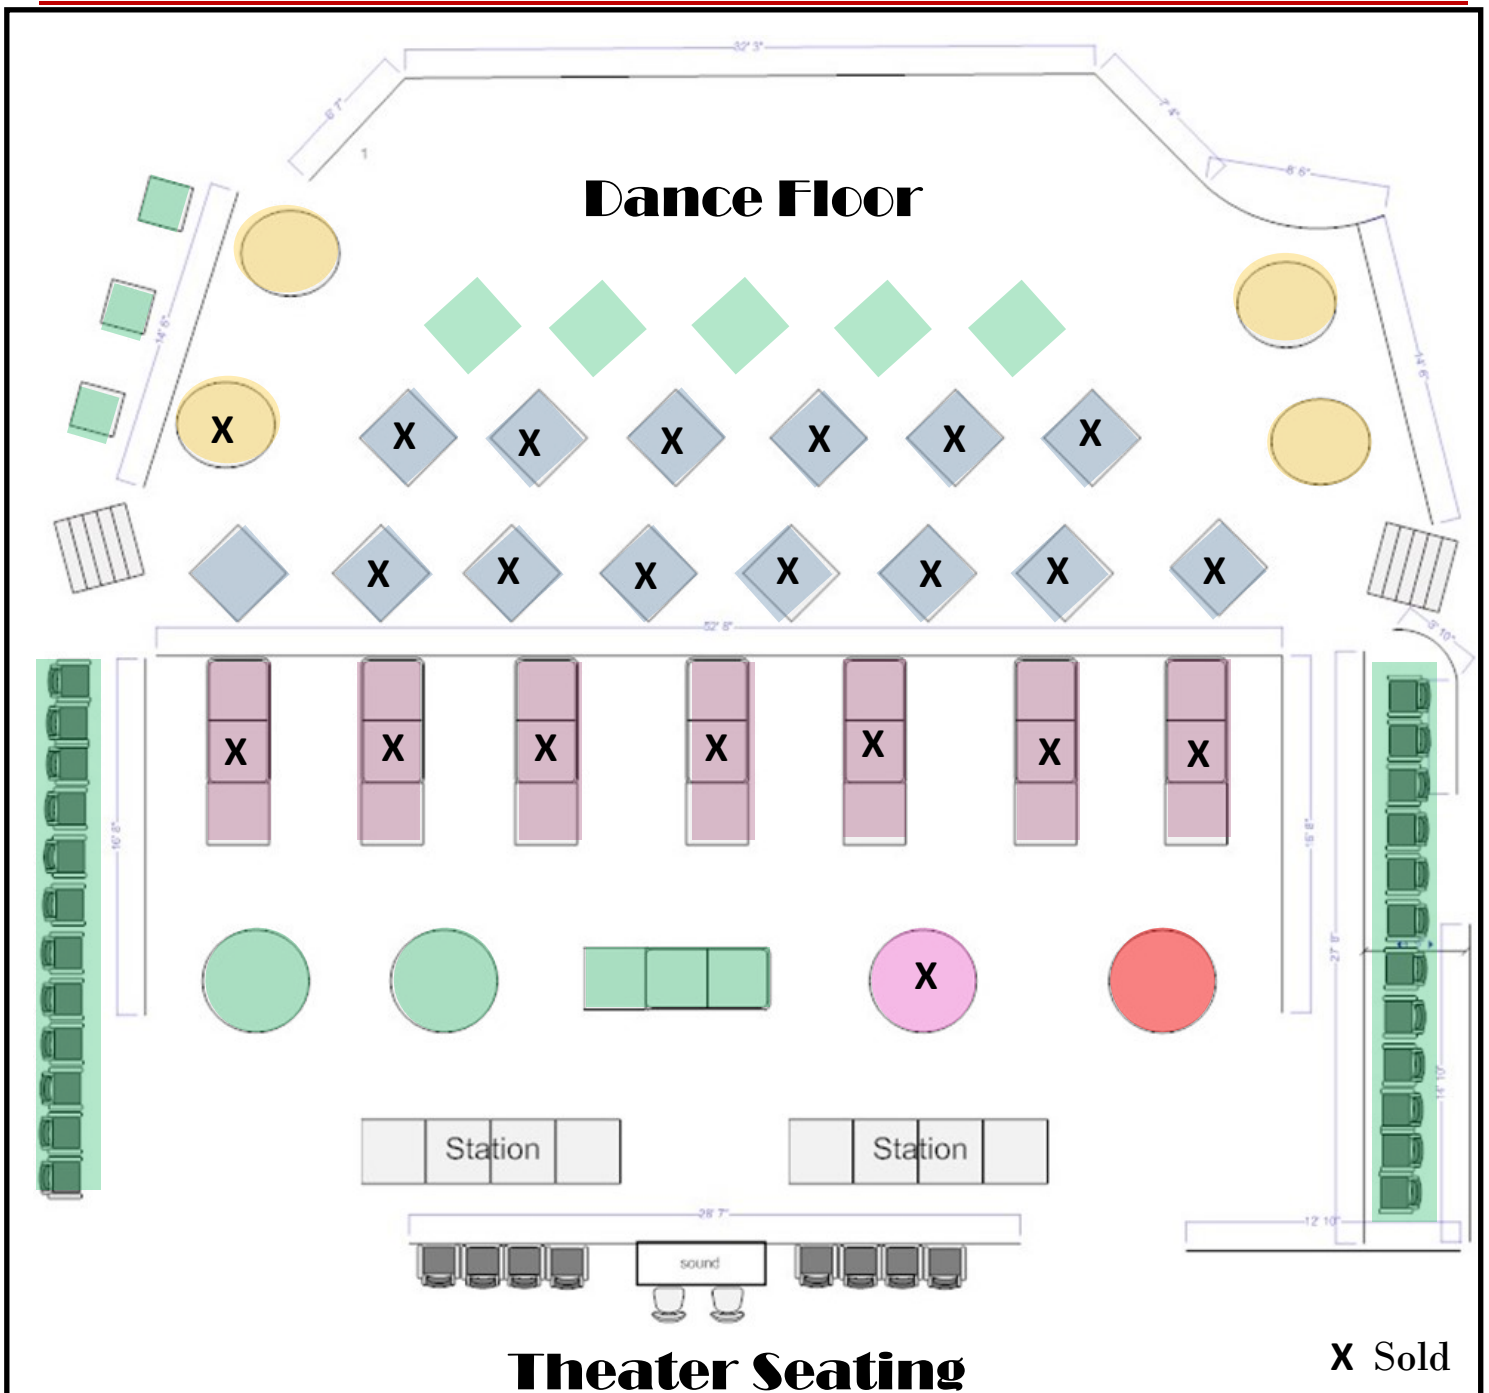

Bethesda Blues & Jazz Supper Club

TICKET PRICING

VIP 4 Top \$680

VIP 6 Top \$990

VIP 8 Top \$1300,

VIP Tables Include a Complementary Bottle of Champagne

Excellence Top 10 \$1395

8 Top \$ 1240

General Admission \$155

Additional theater seating available with purchase of any table for \$99 per guest