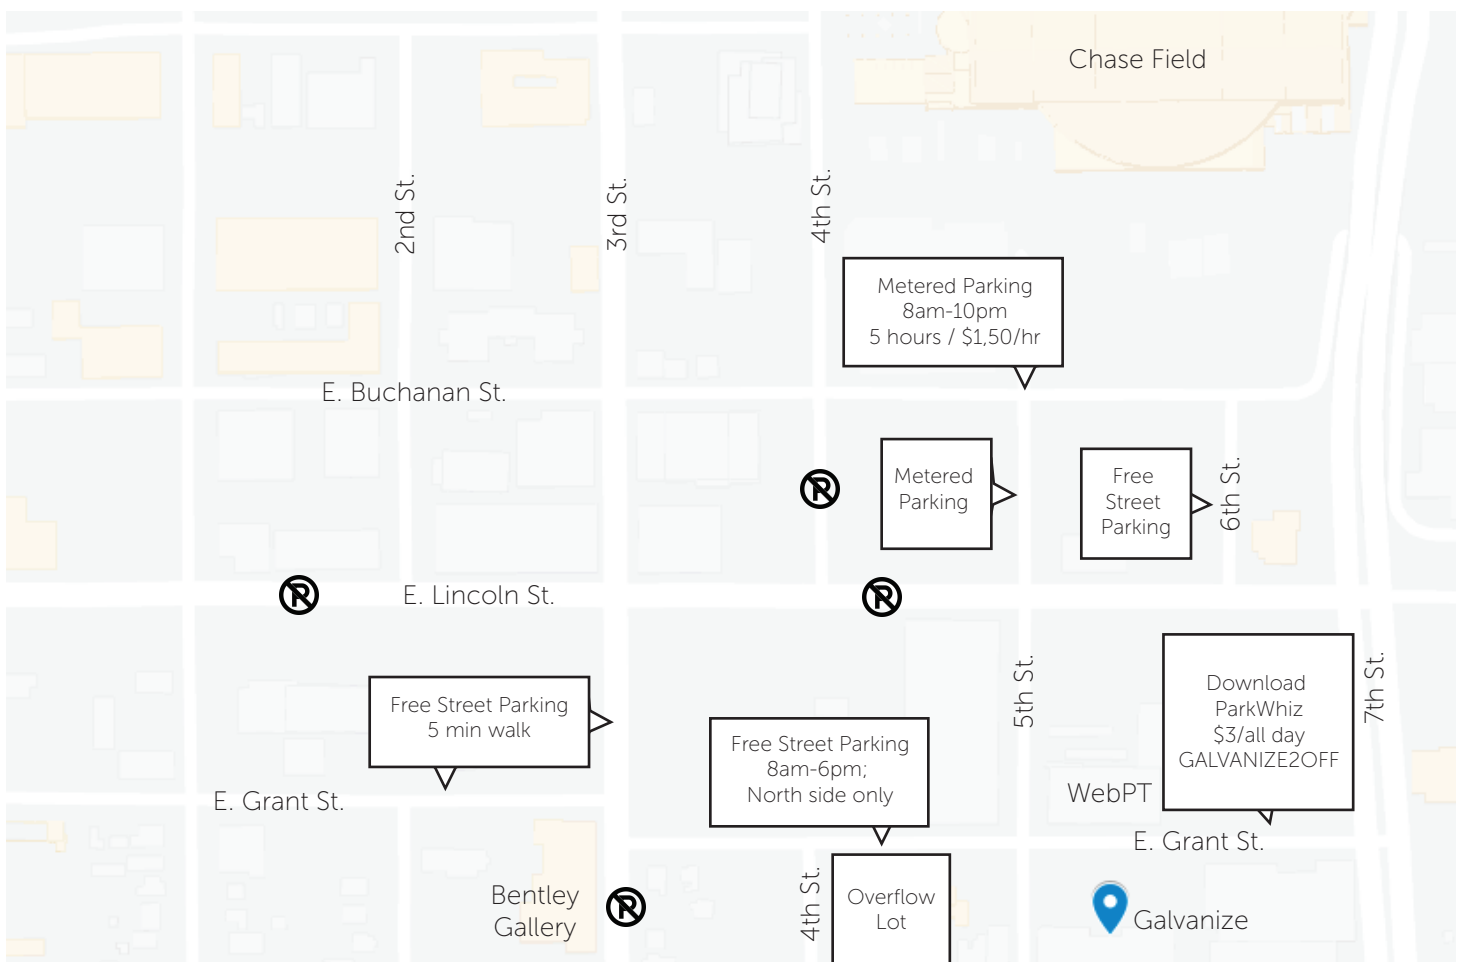

## Galvanize Phoenix Campus Parking Information

There is limited parking available on campus. For large events, we strongly encourage attendees to take public transportation, carpool or utilize ridesharing services. There are additional parking garages not reflected on this map that are a 8-10 minute walk to campus.

### Traveling to Campus:

**From I-17** — Take exit 195B for 7th St and head north towards downtown. Make a left onto Grant.

**From I-10** — Take exit 145 for 7th St and head south towards downtown. Make a right onto Grant.

### Public Transportation:

**Light Rail:** The nearest stop is at 3rd St. and Jefferson. It is a half mile walk from the station.

**Bus:** The #7 stop is located at 7th St. and Lincoln. It is less than 1/4 mile walk from the stop.

**Grid Bike Share:** There is a park station located directly across the street from the Galvanize parking lot, adjacent to WebPT.